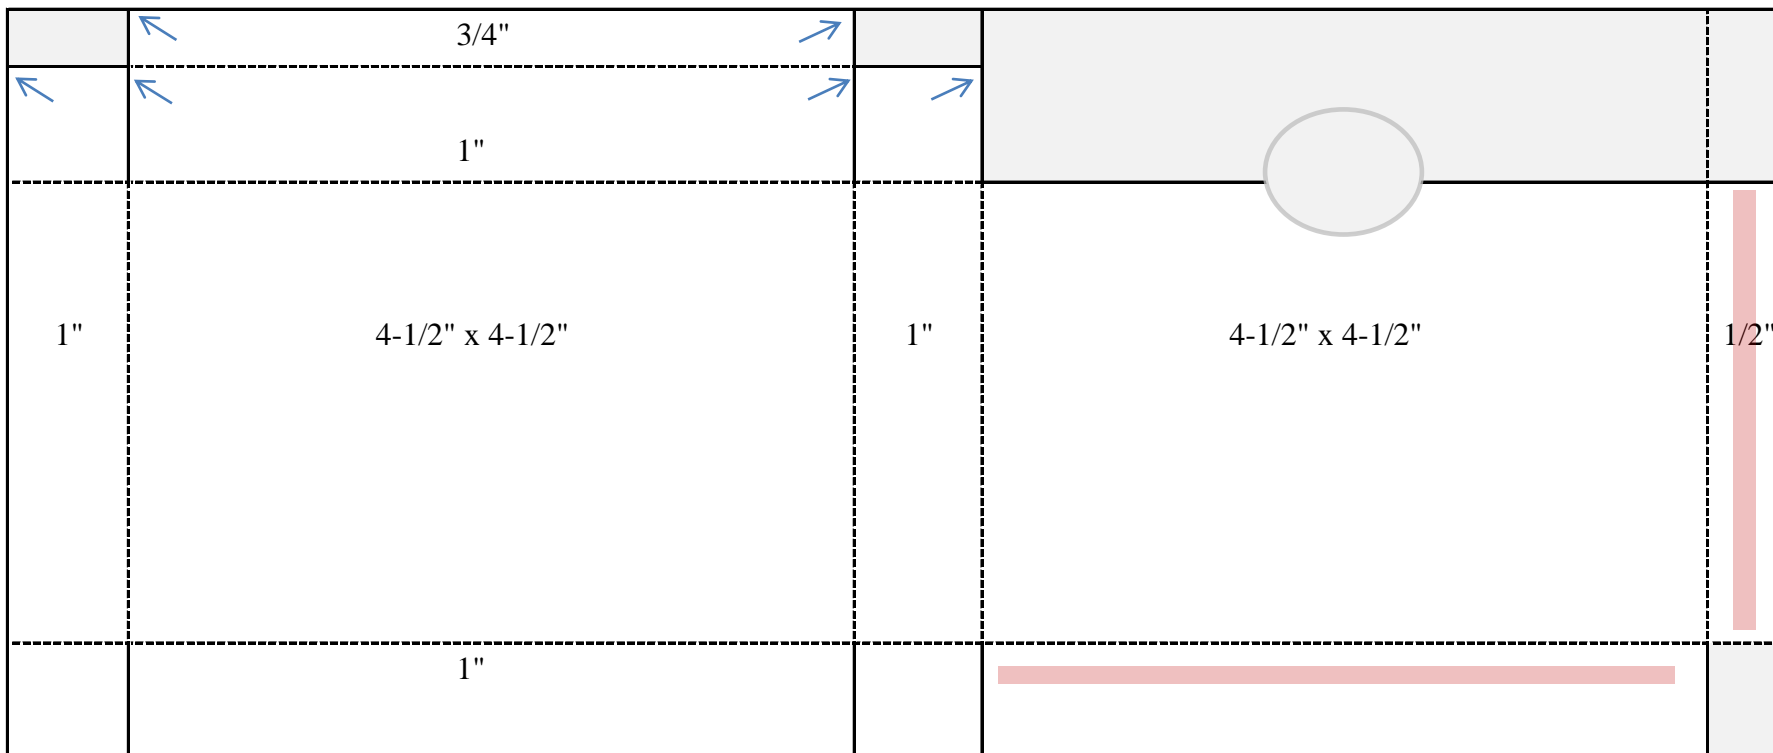

"Deck of Cards" Gift Box

Sized to fit Stampin' Up!'s Scallop Square Bigz Clear Die

Dawn Olchefske, Stampin' Up! Independent Demonstrator
 dostamping@yahoo.com, 763-658-7016
 www.dostamping.stampinup.net
 www.dostamping.typepad.com

Cardstock: 7-1/4" x 11-1/2"
 Score on the long sides: 1", 5-1/2", 6-1/2"
 Turn and score: 1", 5-1/2", 6-1/2", 11"
 Dotted Lines = Score
 Solid lines = Cut

Shaded gray areas = cut away
 Shaded red areas = Sticky Strip
 Half circle cut away = punch with 1" circle punch
 Arrows = indicate corners to be rounded

*template is not to scale