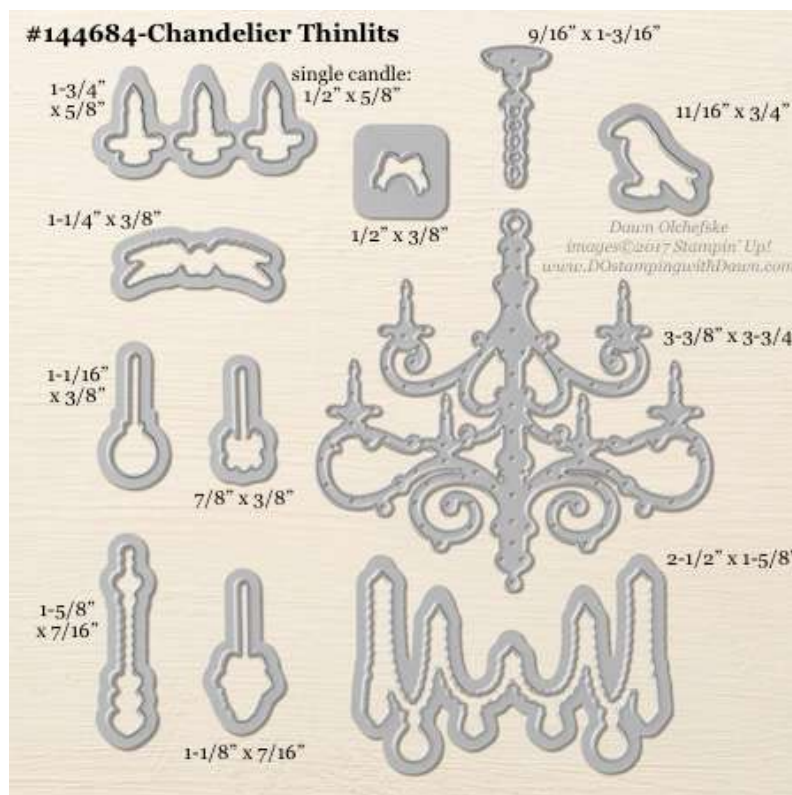

Stampin' Up! Framelits Sizes - 2017 Holiday Catalog

shared by Dawn Olchefske, Stampin' Up! Independent Demonstrator

- 144676 [Bethlehem Edgelits Dies](#) (2017 Holiday Catalog)
- Bundle & Save 10% with Night in Bethlehem Stamp Set [146043\(w\)](#) or [146044\(c\)](#)

- 144674 [Card Front Builder Thinlits Dies](#) (2017 Holiday Catalog)
- Bundle & Save 10% with Carols of Christmas Stamp Set [146036\(w\)](#) or [146037\(c\)](#)

- 144684 [Chandelier Thinlits Dies](#) (2017 Holiday Catalog)
- 146225 [Bundle & Save 10% with Season to Sparkle Stamp Set](#)

- 144675 [Christmas Lamppost Thinlits Dies](#) (2017 Holiday Catalog)
- 146040 [Bundle & Save 10% with Brightly Lit Christmas Stamp Set](#)

- 144679 [Christmas Staircase Thinlits Dies](#) (2017 Holiday Catalog)
- 146056 [Bundle & Save 10% with Ready for Christmas Stamp Set](#)