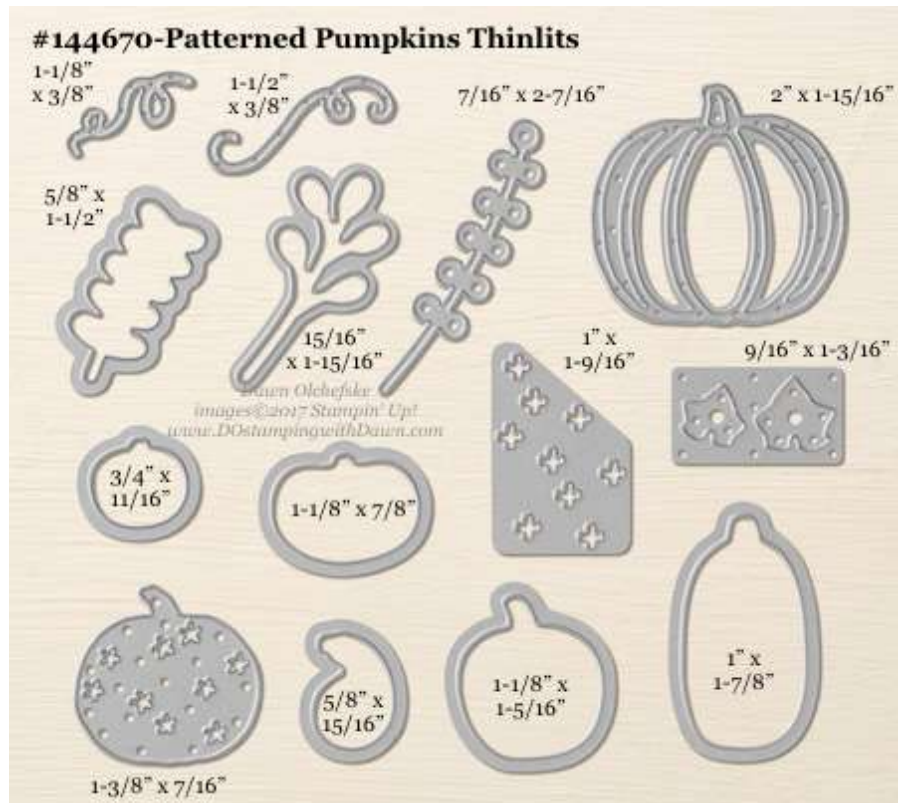

- 144683 [Lantern Builder Framelits Dies](#) (2017 Holiday Catalog)
- 146073 [Bundle & Save 10% with Seasonal Lantern Stamp Set](#)

- 144672 [Many Mittens Framelits Dies](#) (2017 Holiday Catalog)
- 146070 [Bundle & Save 10% with Smitten Mittens Stamp Set](#)

#144677-Musical Instruments Framelits

- 144677 [Musical Instruments Framelits Dies](#) (2017 Holiday Catalog)
- Bundle & Save 10% with Musical Season Stamp Set [146048\(w\)](#) or [146049\(c\)](#)

#144680-Ornamental Christmas Framelits

- 144680 [Ornamental Christmas Framelits Dies](#) (2017 Holiday Catalog)
- 146059 [Bundle & Save 10% with Iconic Christmas Stamp Set](#)

- 144670 [Patterned Pumpkin Thinlits Dies](#) (2017 Holiday Catalog)
- Bundle & Save 10% with Pick a Pumpkin stamp set [146024\(w\)](#) or [146025\(c\)](#)