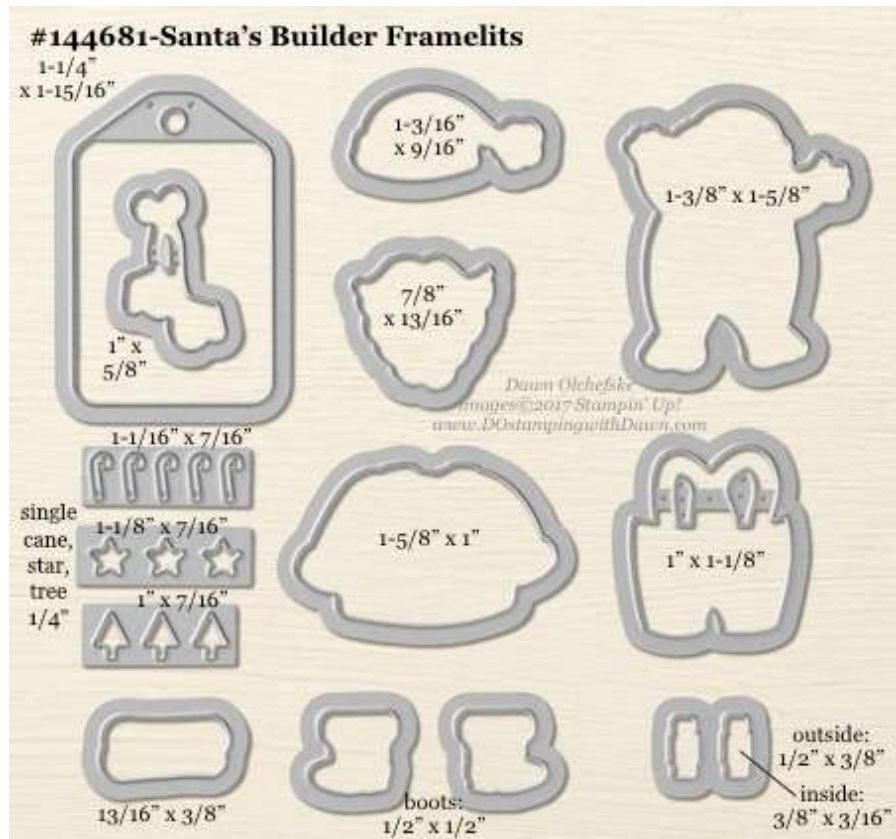

- 144681 [Santa Builder Framelits Dies](#) (2017 Holiday Catalog)
- 146060 [Bundle & Save 10% with Santa's Suit Stamp Set](#)