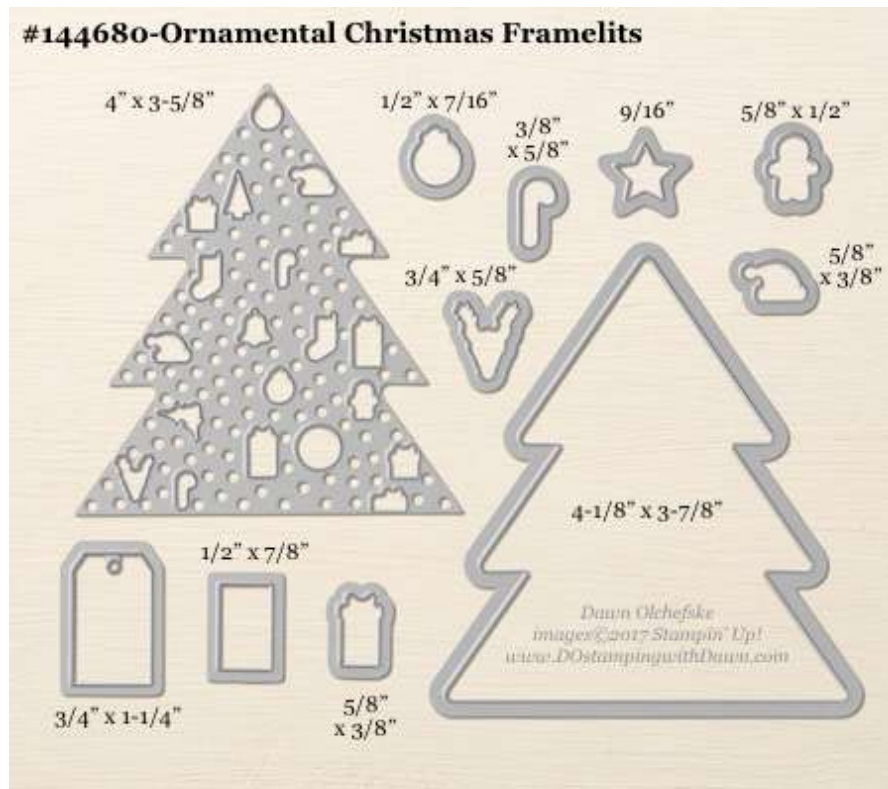

#144680-Ornamental Christmas Framelits

- 144680 [Ornamental Christmas Framelits Dies](#) (2017 Holiday Catalog)
- 146059 [Bundle & Save 10% with Iconic Christmas Stamp Set](#)