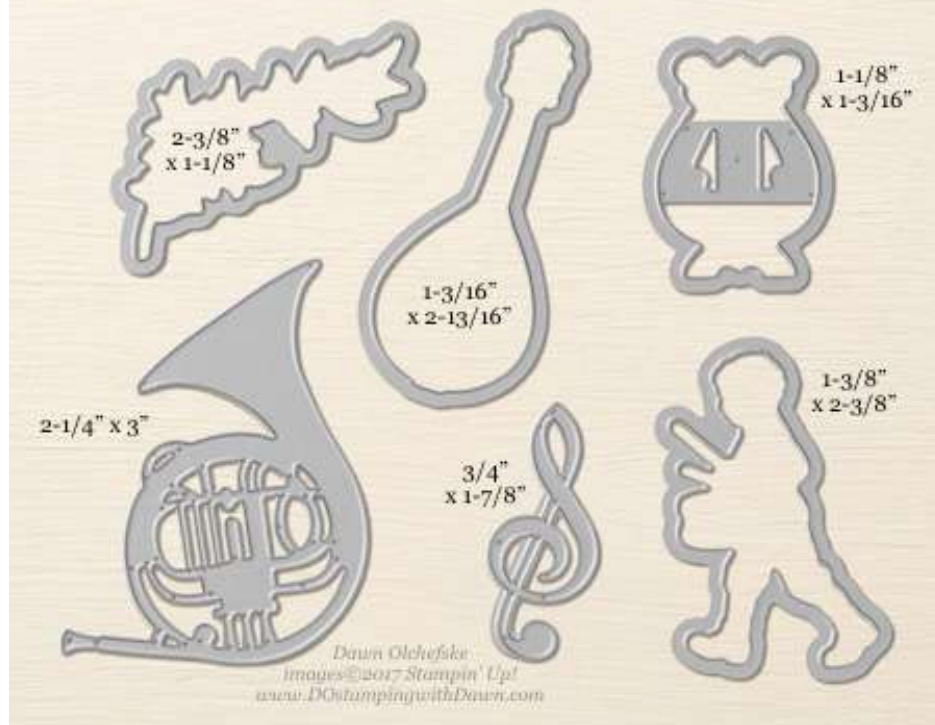

#144677-Musical Instruments Framelits

- 144677 [Musical Instruments Framelits Dies](#) (2017 Holiday Catalog)
- Bundle & Save 10% with Musical Season Stamp Set [146048(w)](#) or [146049(c)](#)