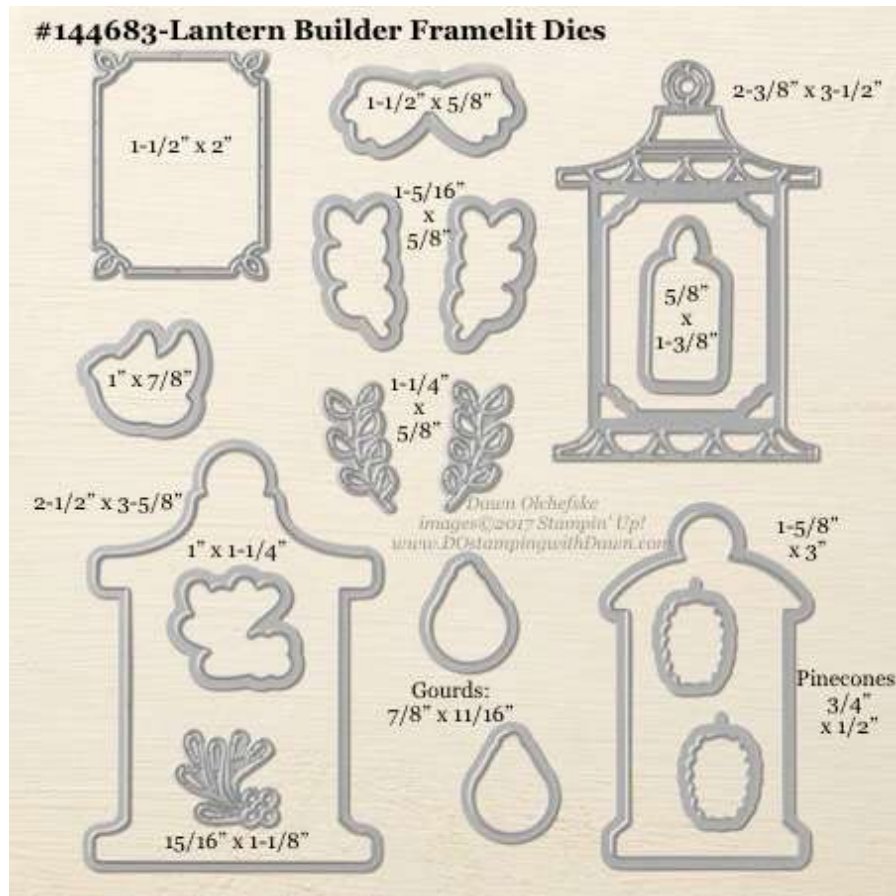

Stampin' Up! Framelits Sizes - 2017 Holiday Catalog

shared by Dawn Olchefske, Stampin' Up! Independent Demonstrator

- 144676 [Bethlehem Edgelits Dies](#) (2017 Holiday Catalog)
- Bundle & Save 10% with Night in Bethlehem Stamp Set [146043\(w\)](#) or [146044\(c\)](#)

- 144674 [Card Front Builder Thinlits Dies](#) (2017 Holiday Catalog)
- Bundle & Save 10% with Carols of Christmas Stamp Set [146036\(w\)](#) or [146037\(c\)](#)

- 144684 [Chandelier Thinlits Dies](#) (2017 Holiday Catalog)
- 146225 [Bundle & Save 10% with Season to Sparkle Stamp Set](#)

- 144675 [Christmas Lamppost Thinlits Dies](#) (2017 Holiday Catalog)
- 146040 [Bundle & Save 10% with Brightly Lit Christmas Stamp Set](#)

- 144679 [Christmas Staircase Thinlits Dies](#) (2017 Holiday Catalog)
- 146056 [Bundle & Save 10% with Ready for Christmas Stamp Set](#)

- 144669 [Detailed Gate Thinlits Dies](#) (2017 Holiday Catalog)
- Bundle & Save 10% with Graveyard Gate Stamp Set [146017\(w\)](#) or [146018\(c\)](#)

- 144671 [Hometown Greetings Edgelits Dies](#) (2017 Holiday Catalog)
- Bundle & Save 10% with Hearts Come Home Stamp Set [146065\(w\)](#) or [146068\(c\)](#)