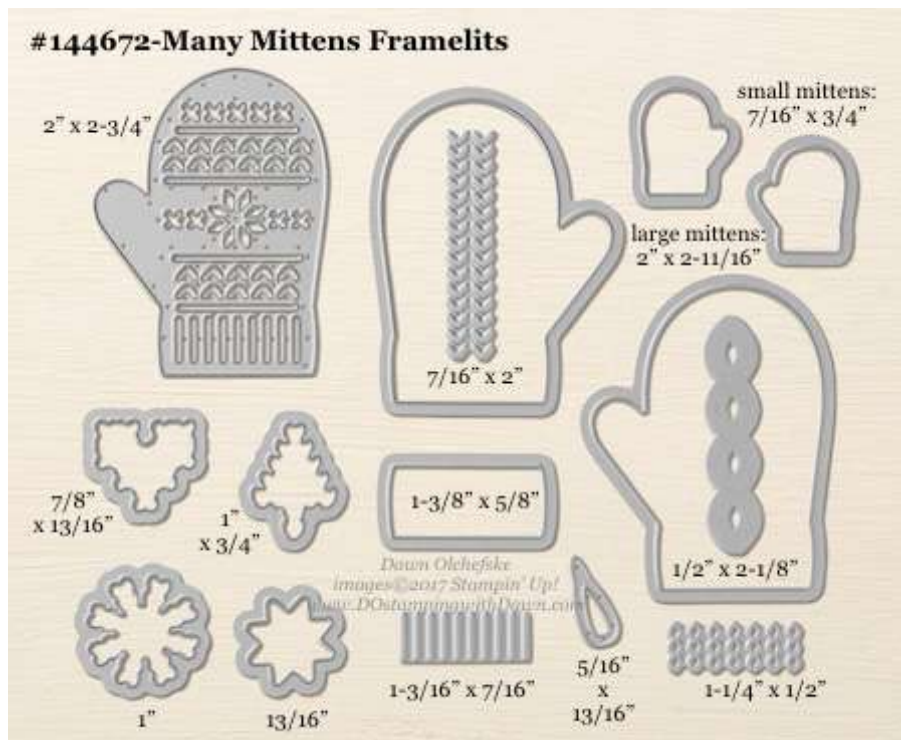

- 144672 [Many Mittens Framelits Dies](#) (2017 Holiday Catalog)
- 146070 [Bundle & Save 10% with Smitten Mittens Stamp Set](#)