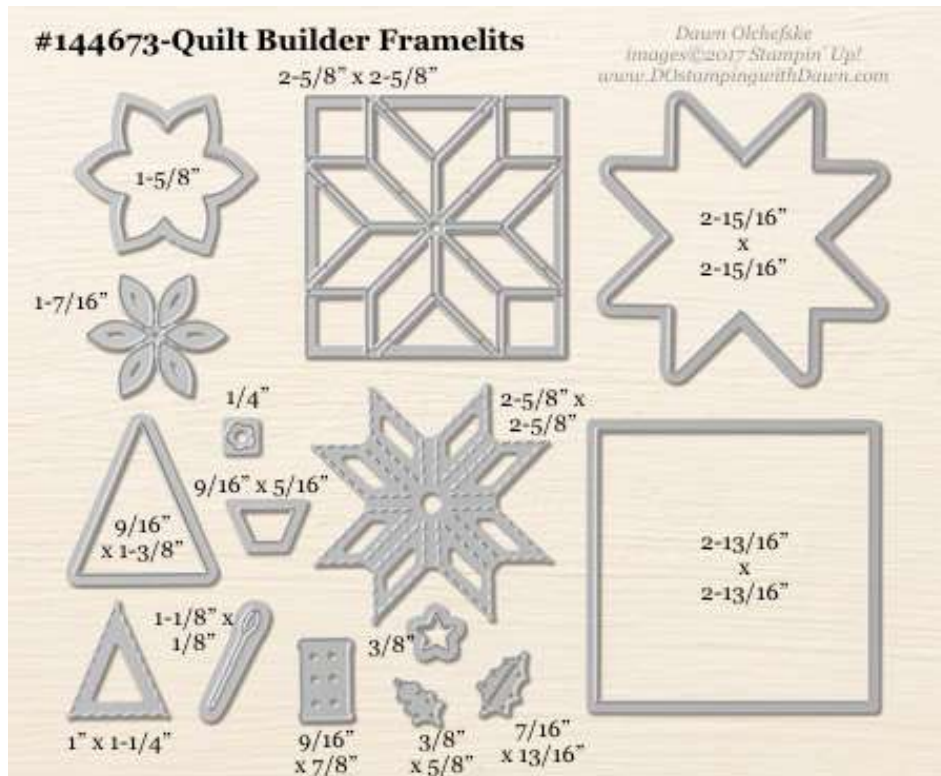

- 144680 [Ornamental Christmas Framelits Dies](#) (2017 Holiday Catalog)
- 146059 [Bundle & Save 10% with Iconic Christmas Stamp Set](#)

- 144670 [Patterned Pumpkin Thinlits Dies](#) (2017 Holiday Catalog)
- Bundle & Save 10% with Pick a Pumpkin stamp set [146024\(w\)](#) or [146025\(c\)](#)