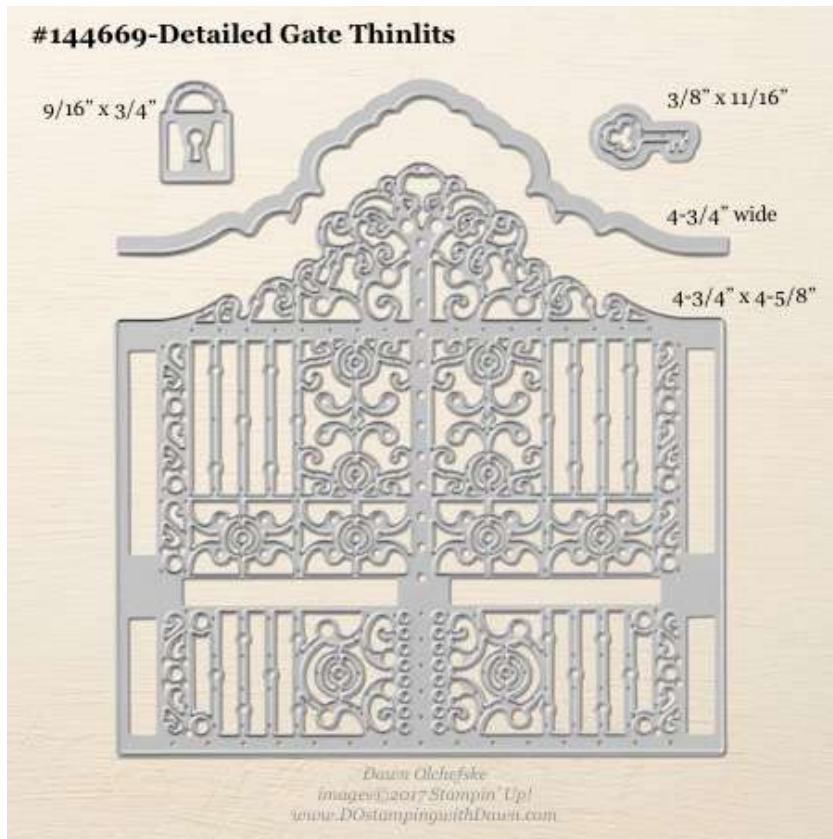

Stampin' Up! Framelits Sizes - 2017 Holiday Catalog

shared by Dawn Olchefske, Stampin' Up! Independent Demonstrator

- 144676 [Bethlehem Edgelits Dies](#) (2017 Holiday Catalog)
- Bundle & Save 10% with Night in Bethlehem Stamp Set [146043\(w\)](#) or [146044\(c\)](#)

- 144674 [Card Front Builder Thinlits Dies](#) (2017 Holiday Catalog)
- Bundle & Save 10% with Carols of Christmas Stamp Set [146036\(w\)](#) or [146037\(c\)](#)

- 144684 [Chandelier Thinlits Dies](#) (2017 Holiday Catalog)
- 146225 [Bundle & Save 10% with Season to Sparkle Stamp Set](#)

- 144675 [Christmas Lamppost Thinlits Dies](#) (2017 Holiday Catalog)
- 146040 [Bundle & Save 10% with Brightly Lit Christmas Stamp Set](#)

- 144679 [Christmas Staircase Thinlits Dies](#) (2017 Holiday Catalog)
- 146056 [Bundle & Save 10% with Ready for Christmas Stamp Set](#)