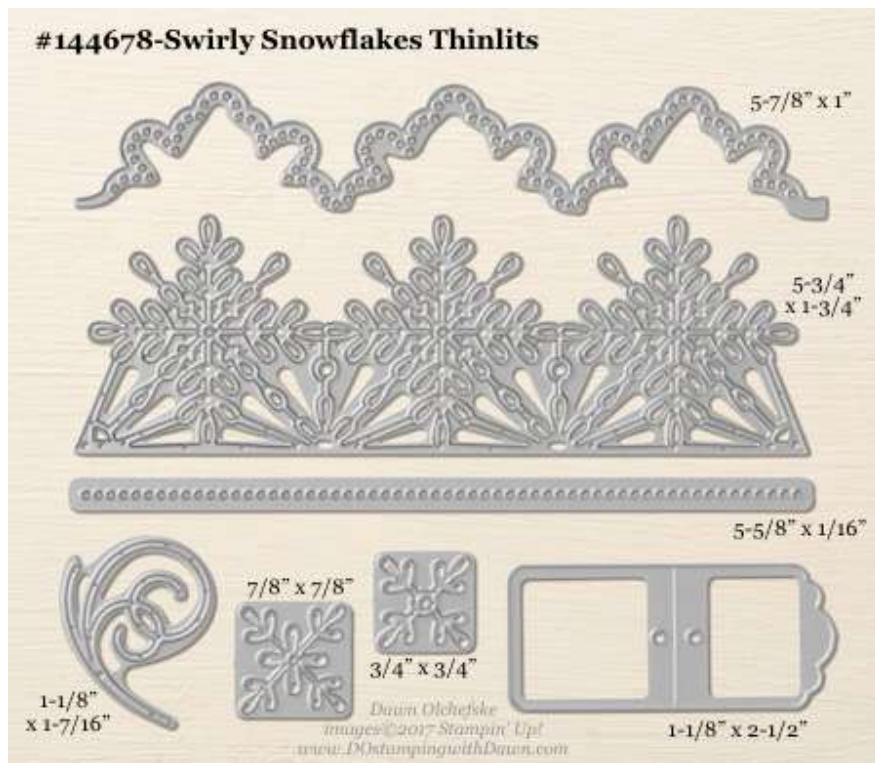

- 144678 [Swirly Snowflakes Thinlits Dies](#) (2017 Holiday Catalog)
- Bundle & Save 10% with Snowflake Sentiments [146052(w)](#) or [146053(c)](#)