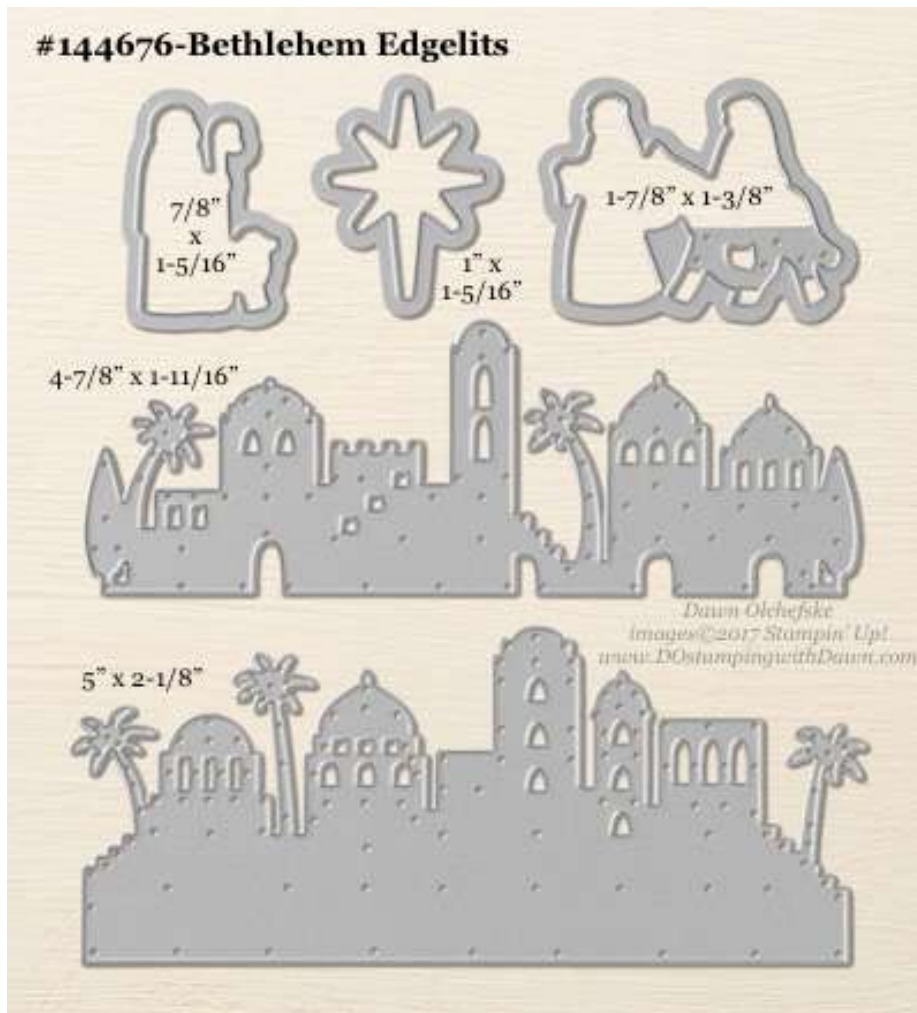

Stampin' Up! Framelits Sizes - 2017 Holiday Catalog

shared by Dawn Olchefske, Stampin' Up! Independent Demonstrator

- 144676 [Bethlehem Edgelits Dies](#) (2017 Holiday Catalog)
- Bundle & Save 10% with Night in Bethlehem Stamp Set [146043\(w\)](#) or [146044\(c\)](#)

- 144674 [Card Front Builder Thinlits Dies](#) (2017 Holiday Catalog)
- Bundle & Save 10% with Carols of Christmas Stamp Set [146036\(w\)](#) or [146037\(c\)](#)

- 144684 [Chandelier Thinlits Dies](#) (2017 Holiday Catalog)
- 146225 [Bundle & Save 10% with Season to Sparkle Stamp Set](#)