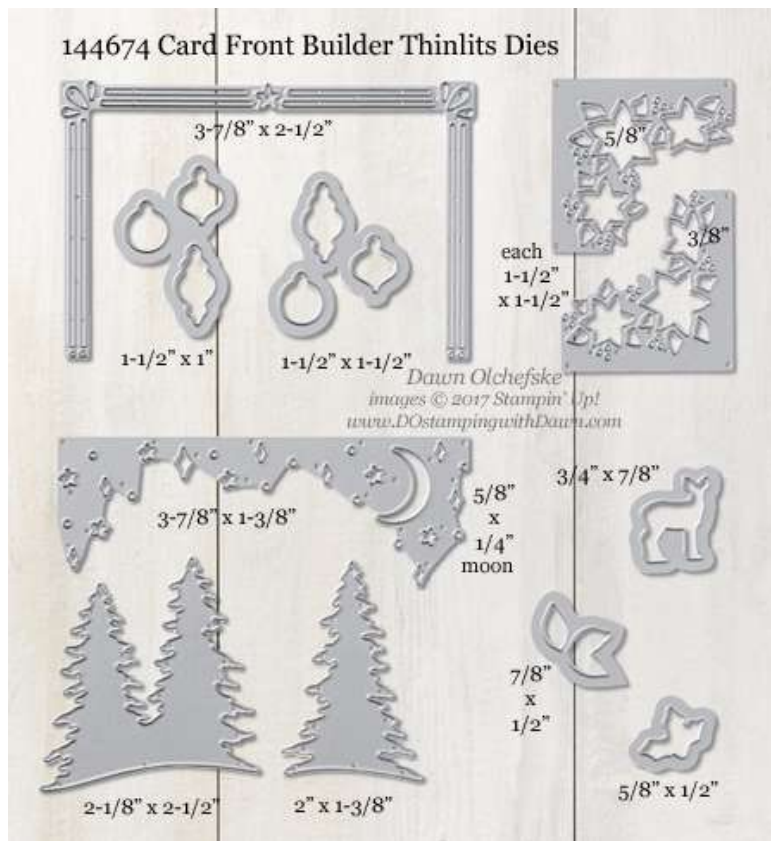

Stampin' Up! Framelits Sizes - 2017 Holiday Catalog

shared by Dawn Olchefske, Stampin' Up! Independent Demonstrator

- 144676 [Bethlehem Edgelits Dies](#) (2017 Holiday Catalog)
- Bundle & Save 10% with Night in Bethlehem Stamp Set [146043\(w\)](#) or [146044\(c\)](#)

- 144674 [Card Front Builder Thinlits Dies](#) (2017 Holiday Catalog)
- Bundle & Save 10% with Carols of Christmas Stamp Set [146036\(w\)](#) or [146037\(c\)](#)

- 144684 [Chandelier Thinlits Dies](#) (2017 Holiday Catalog)
- 146225 [Bundle & Save 10% with Season to Sparkle Stamp Set](#)

- 144675 [Christmas Lamppost Thinlits Dies](#) (2017 Holiday Catalog)
- 146040 [Bundle & Save 10% with Brightly Lit Christmas Stamp Set](#)

- 144679 [Christmas Staircase Thinlits Dies](#) (2017 Holiday Catalog)
- 146056 [Bundle & Save 10% with Ready for Christmas Stamp Set](#)