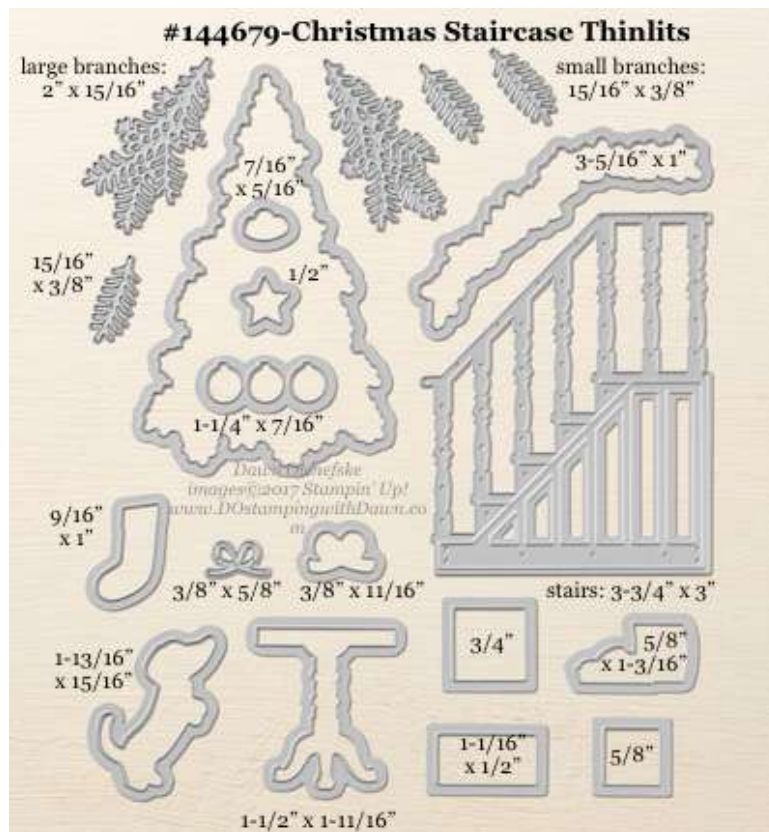

- 144679 [Christmas Staircase Thinlits Dies](#) (2017 Holiday Catalog)
- 146056 [Bundle & Save 10% with Ready for Christmas Stamp Set](#)