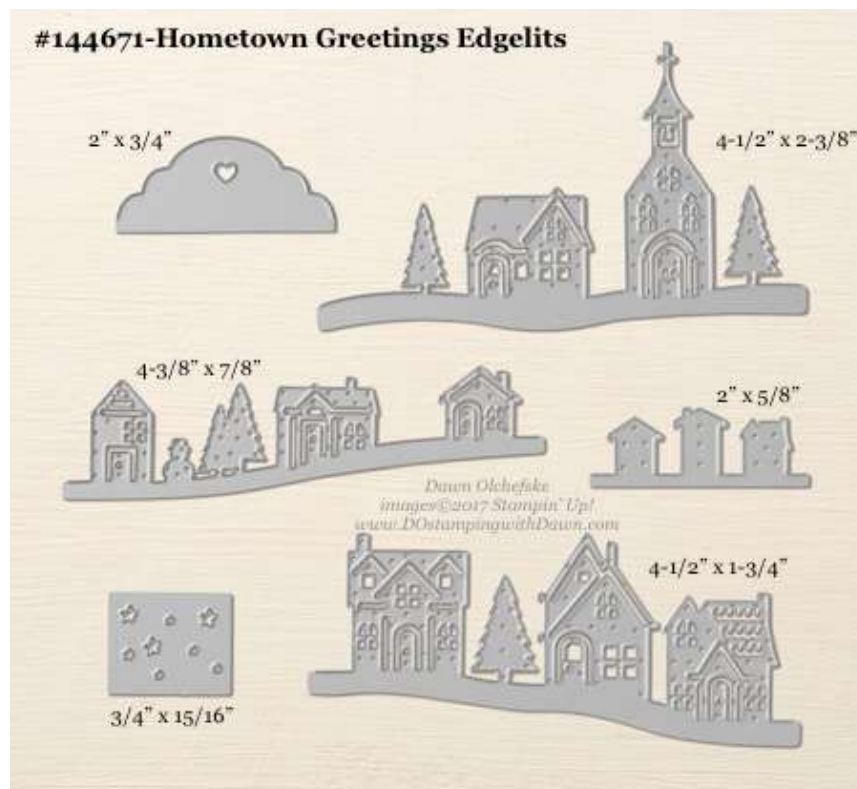

- 144671 [Hometown Greetings Edgelits Dies](#) (2017 Holiday Catalog)
- Bundle & Save 10% with Hearts Come Home Stamp Set [146065(w)](#) or [146068(c)](#)