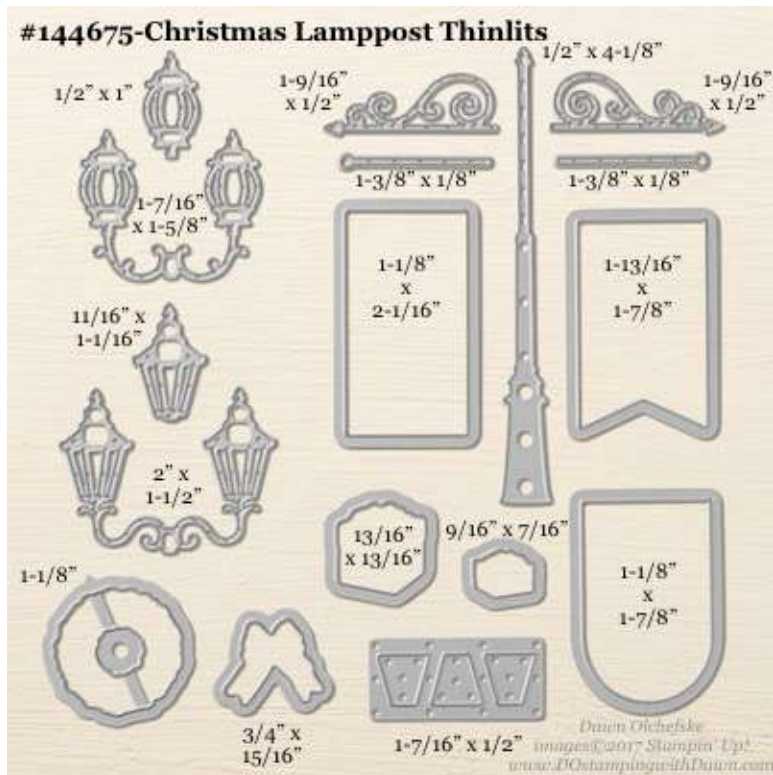

Stampin' Up! Framelits Sizes - 2017 Holiday Catalog

shared by Dawn Olchefske, Stampin' Up! Independent Demonstrator

- 144676 [Bethlehem Edgelits Dies](#) (2017 Holiday Catalog)
- Bundle & Save 10% with Night in Bethlehem Stamp Set [146043\(w\)](#) or [146044\(c\)](#)

- 144674 [Card Front Builder Thinlits Dies](#) (2017 Holiday Catalog)
- Bundle & Save 10% with Carols of Christmas Stamp Set [146036\(w\)](#) or [146037\(c\)](#)

- 144684 [Chandelier Thinlits Dies](#) (2017 Holiday Catalog)
- 146225 [Bundle & Save 10% with Season to Sparkle Stamp Set](#)

- 144675 [Christmas Lamppost Thinlits Dies](#) (2017 Holiday Catalog)
- 146040 [Bundle & Save 10% with Brightly Lit Christmas Stamp Set](#)

- 144679 [Christmas Staircase Thinlits Dies](#) (2017 Holiday Catalog)
- 146056 [Bundle & Save 10% with Ready for Christmas Stamp Set](#)