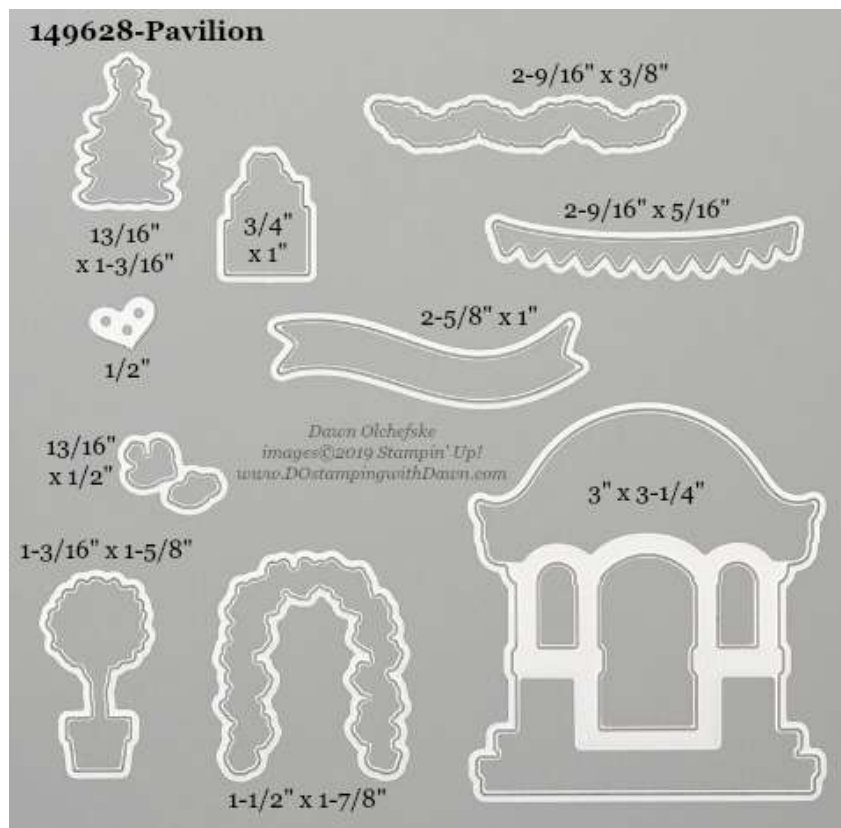

- 149628 Pavilion (*new*)
- 151110 Bundle & Save 10% with Pretty Pavilion Stamp Set (*new*)