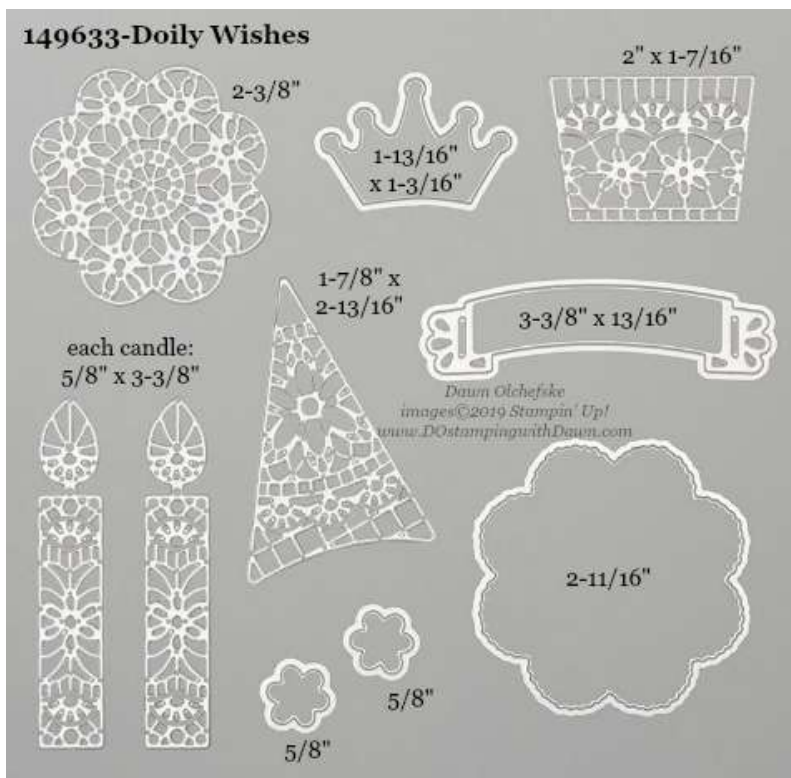

- 149633 Doily Wishes (*new*)
- 151054 Bundle & Save 10% with Wish For It All Stamp Set (*new*)