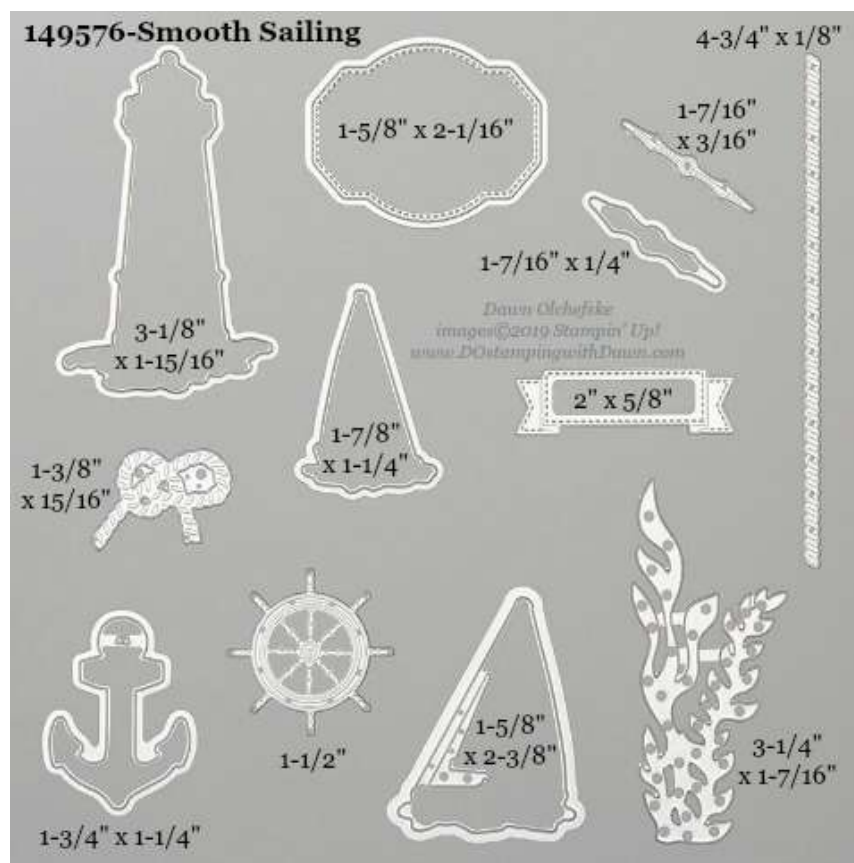

- 152325 Heirloom Frames Dies & 3D Embossing Folders (*new*)
- 151093 Bundle & Save 10% with Woven Heirlooms Stamp Set (*new*)

- 149544 Lovely Leaves (*new*)
- 151072 Bundle & Save 10% with Lovely is the Day Stamp Set (*new*)

- 149578 Magnolia Memory Dies (*new*)
- 151087 Bundle & Save 10% with Good Morning Magnolia Stamp Set (*new*)

- 149627 Perfect Parcels Dies (*new*)
- 151107 Bundle & Save 10% with Parcels & Petals Stamp Set (*new*)

- 149635 Petal Labels Dies (*new*)
- 151131 Bundle & Save 10% with Path of Petals Stamp Set (*new*)

- 149628 Pavilion (*new*)
- 151110 Bundle & Save 10% with Pretty Pavilion Stamp Set (*new*)

- 149576 Smooth Sailing Dies (*new*)
- 151066 Bundle & Save 10% with Sailing Home Stamp Set (*new*)

149638-Stitched Nested Labels

1. 1-5/16" x 5/8"
2. 1-3/4" 7/8"
3. 2-3/8" x 1-1/4"
4. 2-7/8" x 1-1/2"
5. 3-3/8" x 1-3/4"
6. 3-7/8" x 2-1/16"
7. 4-3/8" x 2-3/8"
8. 5" x 2-5/8"

- 149638 Stitched Nested Labels (*new*)
- 151123 [Bundle & Save 10% with Free as a Bird Stamp Set](#) (*new*)