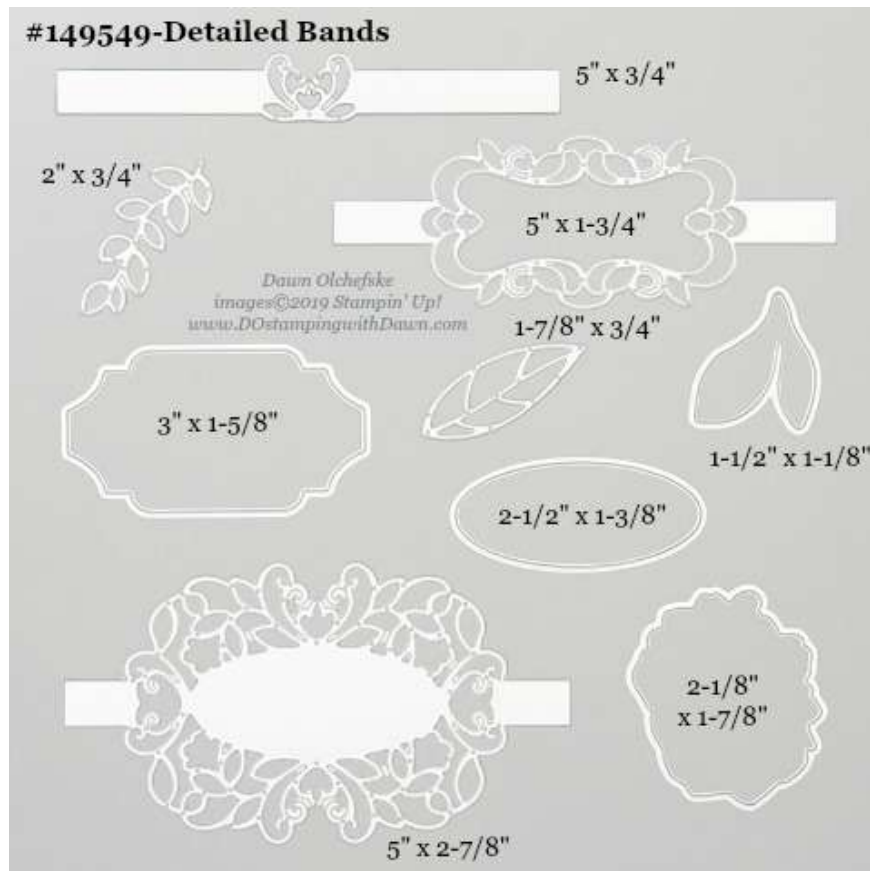

Stampin' Up! Dies Measurements 19/20 Annual Catalog-NEW

shared by Dawn Olchefske, Stampin' Up! Independent Demonstrator

- 149580 Arts & Crafts Dies *(new)*
- 151090 Bundle & Save 10% with It Starts with Art Stamp Set *(new)*

- 149548 Budding Blooms Die *(new)*
- 151069 Bundle and Save 10% with Bloom & Grow Stamp Set *(new)*

- 149632 Cuckoo Clock (*new*)
- 151117 Bundle & Save 10% with Cuckoo For You Stamp Set (*new*)

- 149549 Detailed Bands Die (*new*)
- 151076 Bundle and Save 10% with Band Together Stamp Set (*new*)

149625-Stitched Lace

5-7/8" x 4-3/8"

Dawn Olchefske
images ©2019 Stampin' Up!
www.DostampingwithDawn.com

edge die: 5-7/8"
(cuts lace edges to desired height)

- 149625 Stitched Lace Dies (*new*)
- 151103 Bundle & Save 10% with A Little Lace Stamp Set (*new*)

149638-Stitched Nested Labels

1. 1-5/16" x 5/8"
2. 1-3/4" 7/8"
3. 2-3/8" x 1-1/4"
4. 2-7/8" x 1-1/2"
5. 3-3/8" x 1-3/4"
6. 3-7/8" x 2-1/16"
7. 4-3/8" x 2-3/8"
8. 5" x 2-5/8"

- 149638 Stitched Nested Labels (*new*)
- 151123 [Bundle & Save 10% with Free as a Bird Stamp Set](#) (*new*)