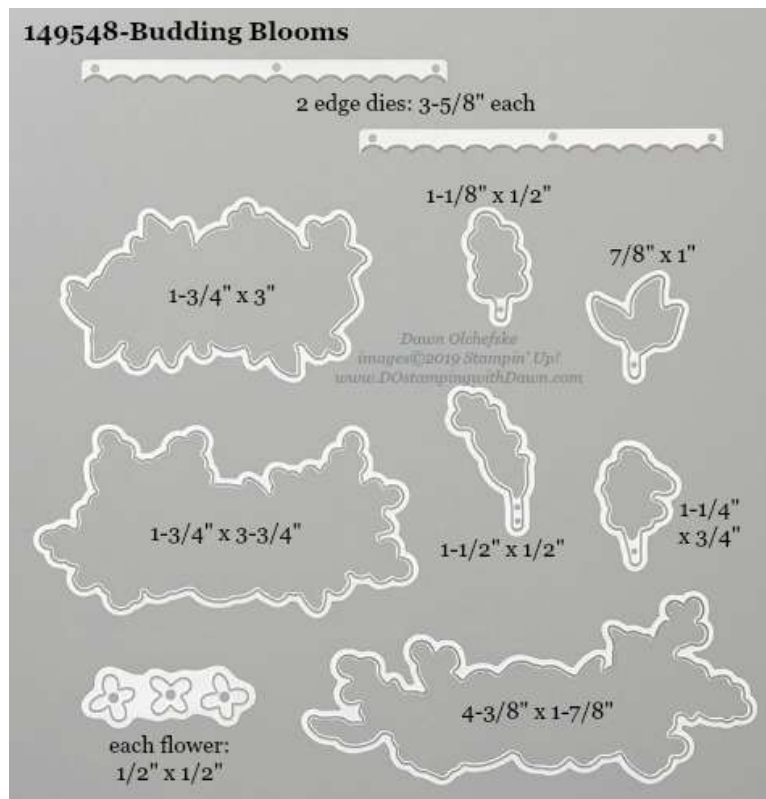

Stampin' Up! Dies Measurements 19/20 Annual Catalog-NEW

shared by Dawn Olchefske, Stampin' Up! Independent Demonstrator

- 149580 Arts & Crafts Dies *(new)*
- 151090 Bundle & Save 10% with It Starts with Art Stamp Set *(new)*

- 149548 Budding Blooms Die *(new)*
- 151069 Bundle and Save 10% with Bloom & Grow Stamp Set *(new)*

- 149632 Cuckoo Clock (*new*)
- 151117 Bundle & Save 10% with Cuckoo For You Stamp Set (*new*)

- 149549 Detailed Bands Die (*new*)
- 151076 Bundle and Save 10% with Band Together Stamp Set (*new*)