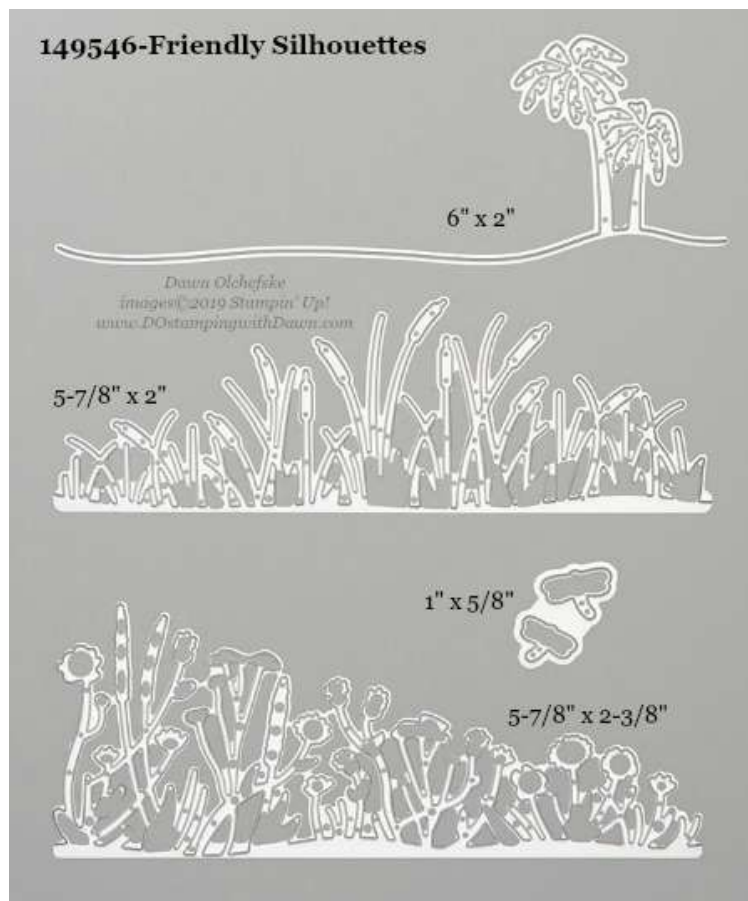

Stampin' Up! Dies Measurements 19/20 Annual Catalog-NEW

shared by Dawn Olchefske, Stampin' Up! Independent Demonstrator

- 149580 Arts & Crafts Dies *(new)*
- 151090 Bundle & Save 10% with It Starts with Art Stamp Set *(new)*

- 149548 Budding Blooms Die *(new)*
- 151069 Bundle and Save 10% with Bloom & Grow Stamp Set *(new)*

- 149632 Cuckoo Clock (*new*)
- 151117 Bundle & Save 10% with Cuckoo For You Stamp Set (*new*)

- 149549 Detailed Bands Die (*new*)
- 151076 Bundle and Save 10% with Band Together Stamp Set (*new*)

- 149582 Detailed Peacock Die (*new*)
- 151100 Bundle and Save 10% with Royal Peacock Stamp Set (*new*)

- 149636 Dino Dies (*new*)
- 151139 Bundle and Save 10% with Dino Days Stamp Set (*new*)

- 149633 Doily Wishes (*new*)
- 151054 Bundle & Save 10% with Wish For It All Stamp Set (*new*)

149638-Stitched Nested Labels

1. 1-5/16" x 5/8"
2. 1-3/4" 7/8"
3. 2-3/8" x 1-1/4"
4. 2-7/8" x 1-1/2"
5. 3-3/8" x 1-3/4"
6. 3-7/8" x 2-1/16"
7. 4-3/8" x 2-3/8"
8. 5" x 2-5/8"

- 149638 Stitched Nested Labels (*new*)
- 151123 [Bundle & Save 10% with Free as a Bird Stamp Set](#) (*new*)