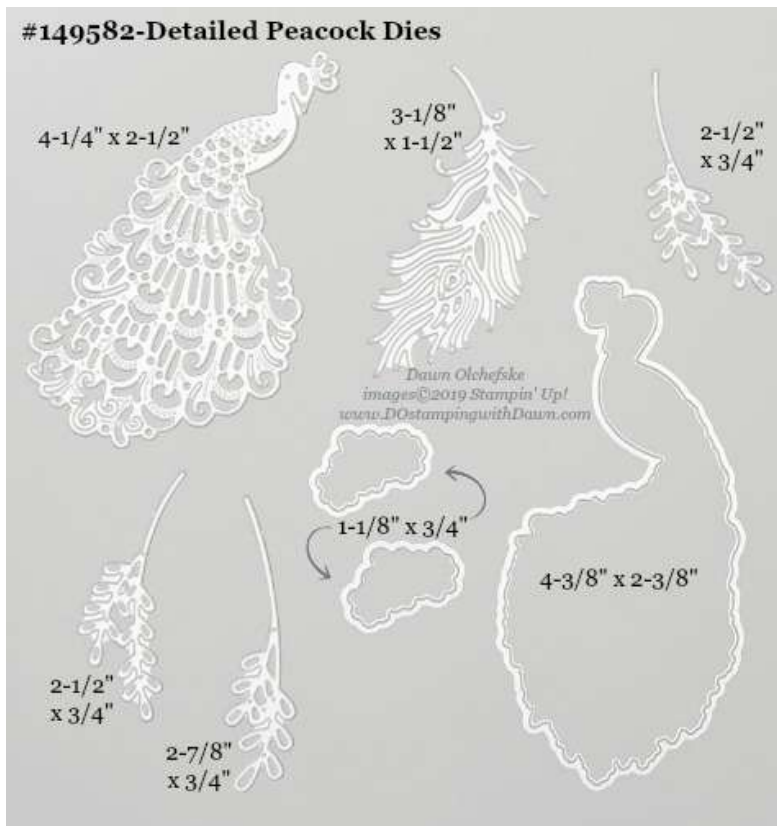

Stampin' Up! Dies Measurements 19/20 Annual Catalog-NEW

shared by Dawn Olchefske, Stampin' Up! Independent Demonstrator

- 149580 Arts & Crafts Dies *(new)*
- 151090 Bundle & Save 10% with It Starts with Art Stamp Set *(new)*

- 149548 Budding Blooms Die *(new)*
- 151069 Bundle and Save 10% with Bloom & Grow Stamp Set *(new)*

- 149632 Cuckoo Clock (*new*)
- 151117 Bundle & Save 10% with Cuckoo For You Stamp Set (*new*)

- 149549 Detailed Bands Die (*new*)
- 151076 Bundle and Save 10% with Band Together Stamp Set (*new*)

149625-Stitched Lace

5-7/8" x 4-3/8"

Dawn Olchefske
images ©2019 Stampin' Up!
www.DostampingwithDawn.com

edge die: 5-7/8"
(cuts lace edges to desired height)

- 149625 Stitched Lace Dies (*new*)
- 151103 Bundle & Save 10% with A Little Lace Stamp Set (*new*)

149638-Stitched Nested Labels

1. 1-5/16" x 5/8"
2. 1-3/4" 7/8"
3. 2-3/8" x 1-1/4"
4. 2-7/8" x 1-1/2"
5. 3-3/8" x 1-3/4"
6. 3-7/8" x 2-1/16"
7. 4-3/8" x 2-3/8"
8. 5" x 2-5/8"

- 149638 Stitched Nested Labels (*new*)
- 151123 [Bundle & Save 10% with Free as a Bird Stamp Set](#) (*new*)