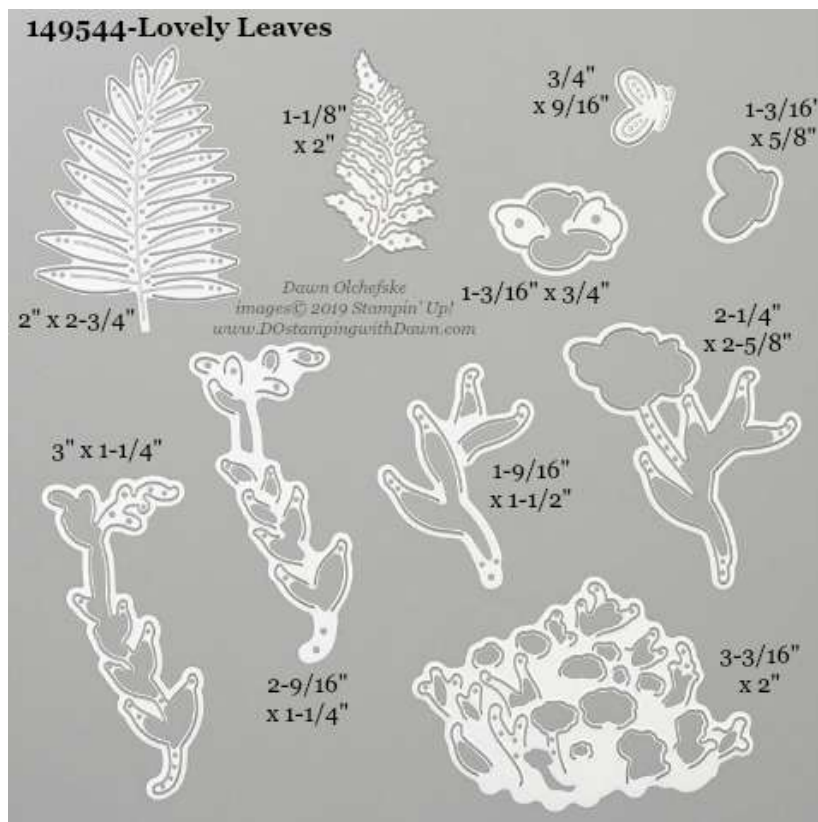

- 149544 Lovely Leaves (*new*)
- 151072 Bundle & Save 10% with Lovely is the Day Stamp Set (*new*)