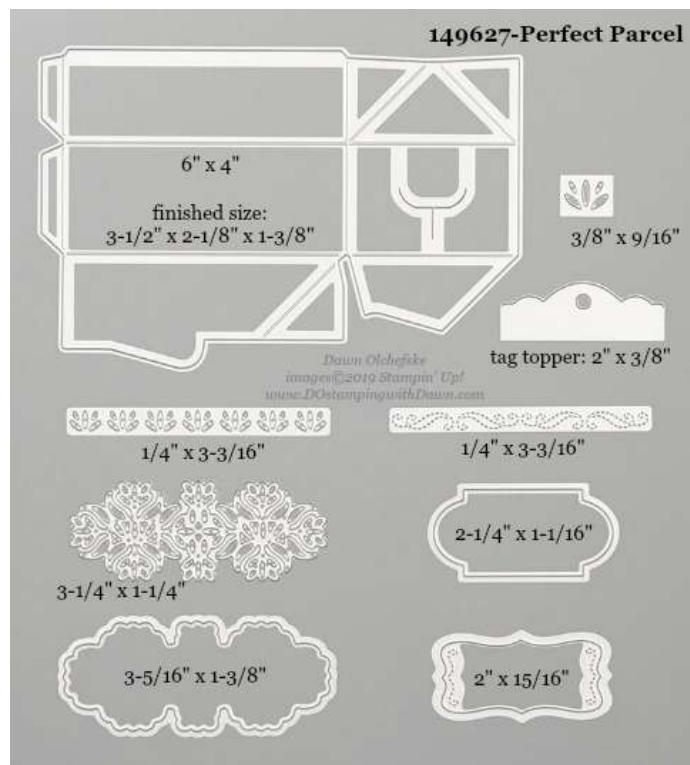

- 149627 Perfect Parcels Dies (*new*)
- 151107 Bundle & Save 10% with Parcels & Petals Stamp Set (*new*)