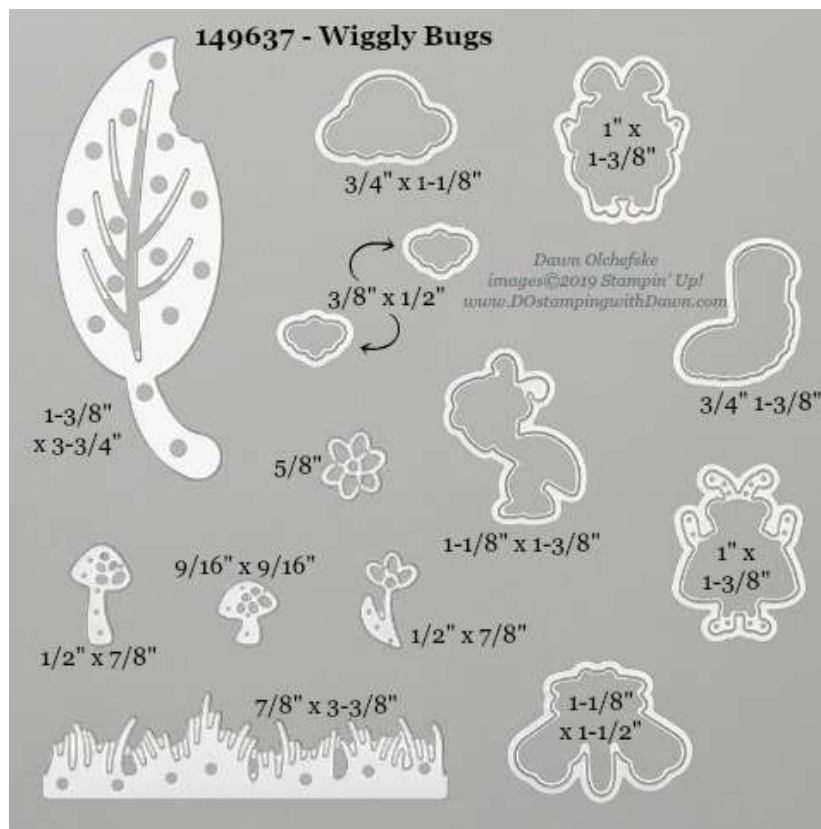

- 149637 Wiggly Bugs (*new*)
- 151142 Bundle & Save 10% with Wiggle Worm Stamp Set (*new*)