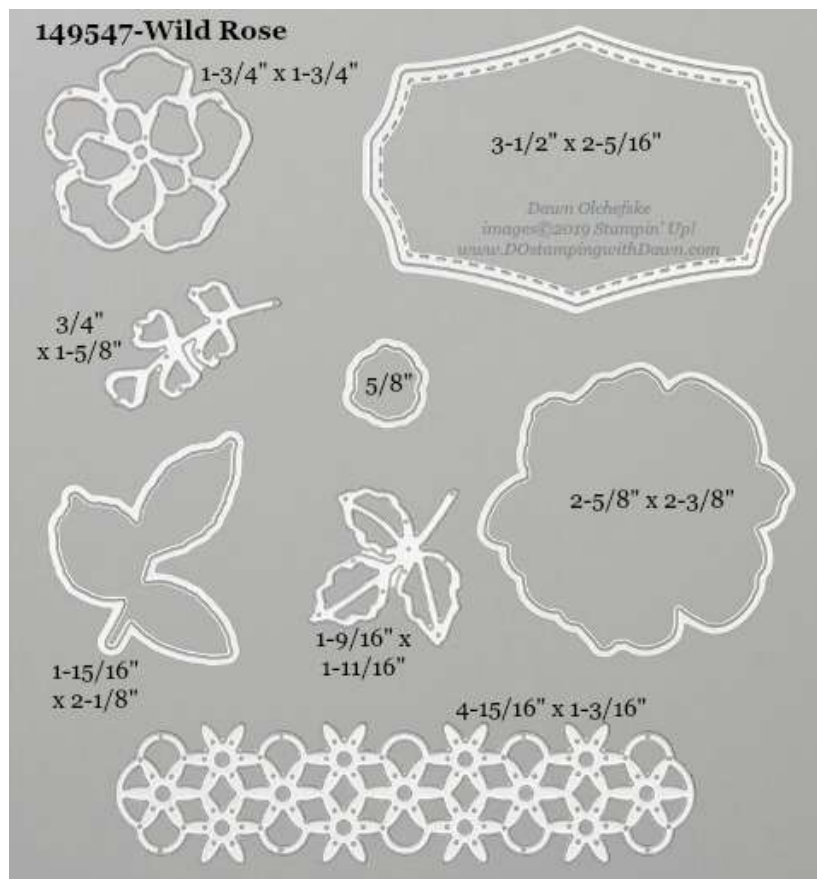

- 149547 Wild Rose Dies (*new*)
- 151073 Bundle & Save 10% with To A Wild Rose Stamp Set (*new*)