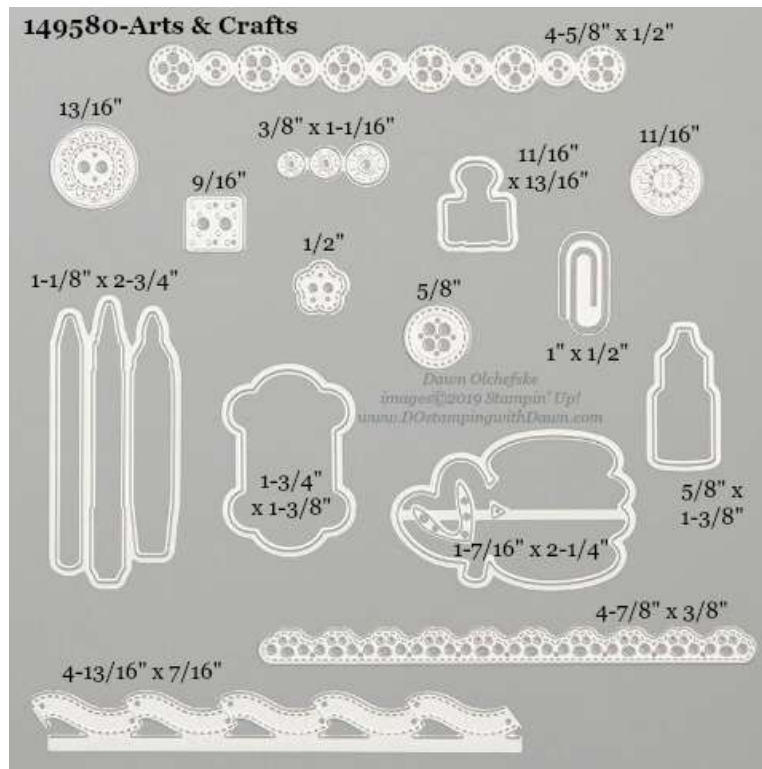

Stampin' Up! Dies Measurements 19/20 Annual Catalog-NEW

shared by Dawn Olchefske, Stampin' Up! Independent Demonstrator

- 149580 Arts & Crafts Dies *(new)*
- 151090 Bundle & Save 10% with It Starts with Art Stamp Set *(new)*

- 149548 Budding Blooms Die *(new)*
- 151069 Bundle and Save 10% with Bloom & Grow Stamp Set *(new)*

- 149632 Cuckoo Clock (*new*)
- 151117 Bundle & Save 10% with Cuckoo For You Stamp Set (*new*)

- 149549 Detailed Bands Die (*new*)
- 151076 Bundle and Save 10% with Band Together Stamp Set (*new*)

149625-Stitched Lace

5-7/8" x 4-3/8"

Dawn Olchefske
images ©2019 Stampin' Up!
www.DostampingwithDawn.com

edge die: 5-7/8"
(cuts lace edges to desired height)

- 149625 Stitched Lace Dies (*new*)
- 151103 Bundle & Save 10% with A Little Lace Stamp Set (*new*)

149638-Stitched Nested Labels

1. 1-5/16" x 5/8"
2. 1-3/4" 7/8"
3. 2-3/8" x 1-1/4"
4. 2-7/8" x 1-1/2"
5. 3-3/8" x 1-3/4"
6. 3-7/8" x 2-1/16"
7. 4-3/8" x 2-3/8"
8. 5" x 2-5/8"

- 149638 Stitched Nested Labels (*new*)
- 151123 [Bundle & Save 10% with Free as a Bird Stamp Set](#) (*new*)