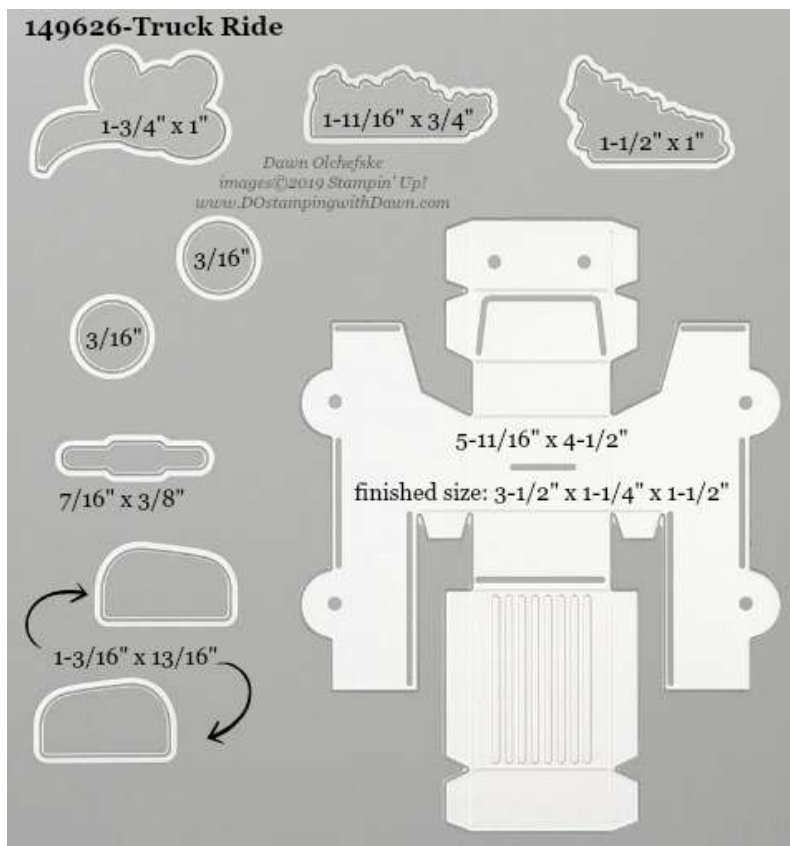

149625-Stitched Lace

5-7/8" x 4-3/8"

Dawn Olchefske
images ©2019 Stampin' Up!
www.DostampingwithDawn.com

edge die: 5-7/8"
(cuts lace edges to desired height)

- 149625 Stitched Lace Dies (*new*)
- 151103 Bundle & Save 10% with A Little Lace Stamp Set (*new*)

149638-Stitched Nested Labels

1. 1-5/16" x 5/8"
2. 1-3/4" 7/8"
3. 2-3/8" x 1-1/4"
4. 2-7/8" x 1-1/2"
5. 3-3/8" x 1-3/4"
6. 3-7/8" x 2-1/16"
7. 4-3/8" x 2-3/8"
8. 5" x 2-5/8"

- 149638 Stitched Nested Labels (*new*)
- 151123 [Bundle & Save 10% with Free as a Bird Stamp Set](#) (*new*)

- 149541 Sweet Silhouettes Dies (*new*)
- 151058 Bundle and Save 10% with Silhouette Scenes Stamp Set (*new*)

- 149545 Tasteful Backgrounds Dies (*new*)
- 151081 Bundle & Save 10% with Tasteful Textures Stamp Set (*new*)