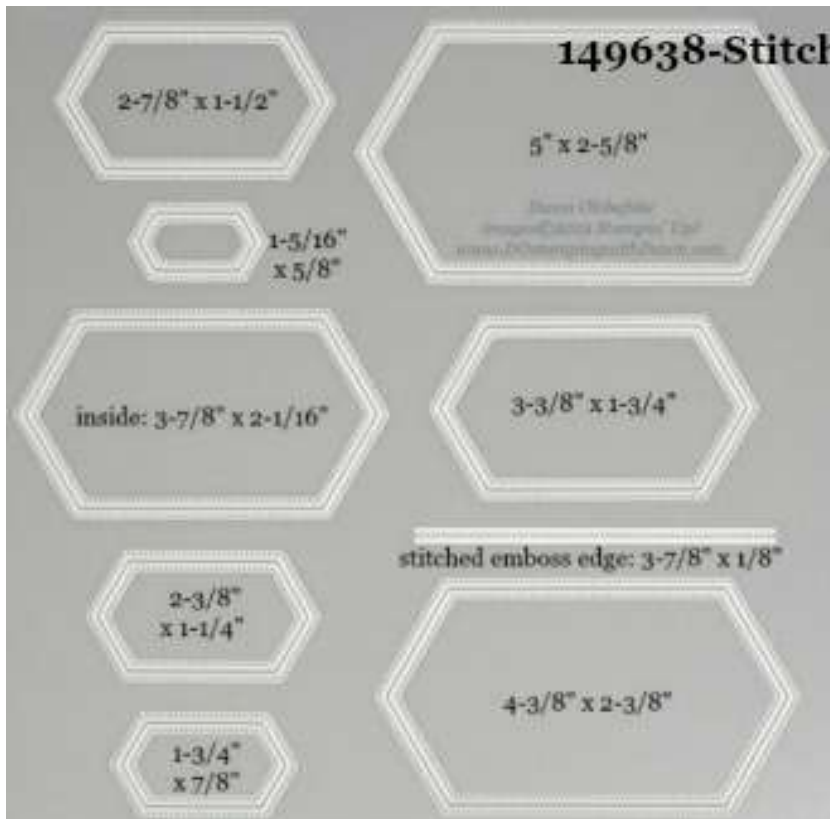

149625-Stitched Lace

5-7/8" x 4-3/8"

Dawn Olchefske
images ©2019 Stampin' Up!
www.DostampingwithDawn.com

edge die: 5-7/8"
(cuts lace edges to desired height)

- 149625 Stitched Lace Dies (*new*)
- 151103 Bundle & Save 10% with A Little Lace Stamp Set (*new*)

149638-Stitched Nested Labels

1. 1-5/16" x 5/8"
2. 1-3/4" 7/8"
3. 2-3/8" x 1-1/4"
4. 2-7/8" x 1-1/2"
5. 3-3/8" x 1-3/4"
6. 3-7/8" x 2-1/16"
7. 4-3/8" x 2-3/8"
8. 5" x 2-5/8"

- 149638 Stitched Nested Labels (*new*)
- 151123 [Bundle & Save 10% with Free as a Bird Stamp Set](#) (*new*)