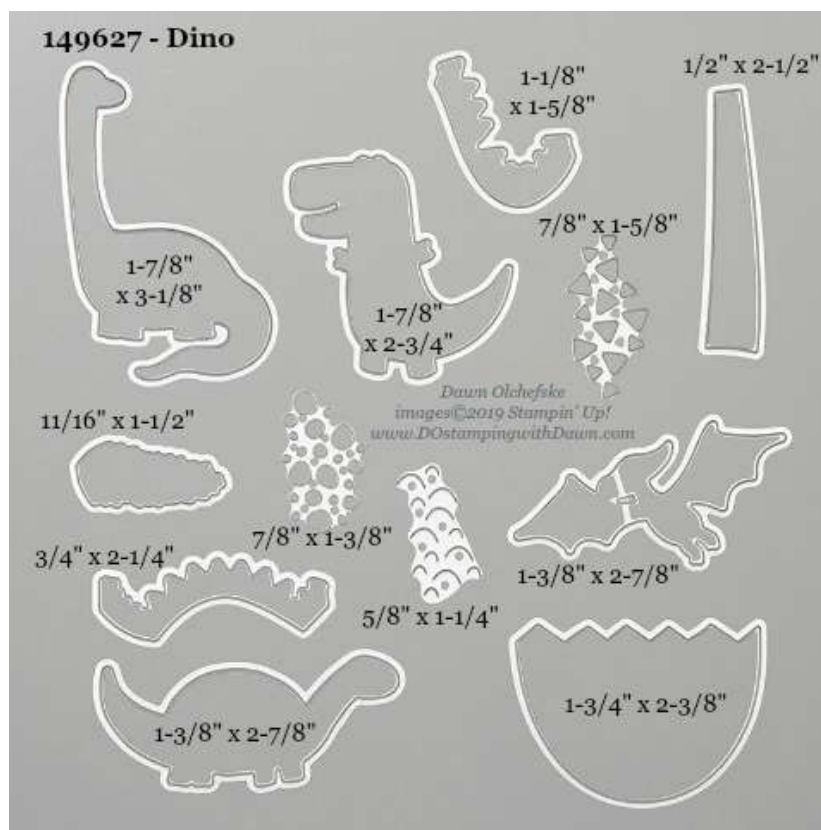

- 149636 Dino Dies (*new*)
- 151139 Bundle and Save 10% with Dino Days Stamp Set (*new*)