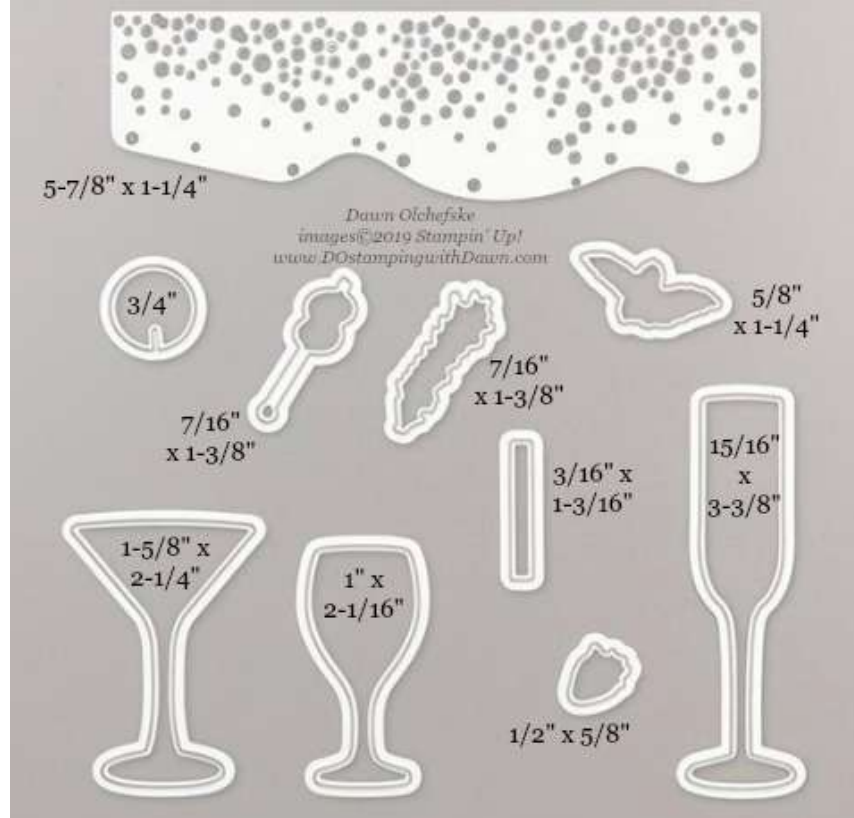

150668-Sip & Celebrate

- 150669 [Cheers Dies](#) (2019 Holiday Catalog)
- 153048 [Bundle & Save 10% with Cheers to That Stamp Set](#)