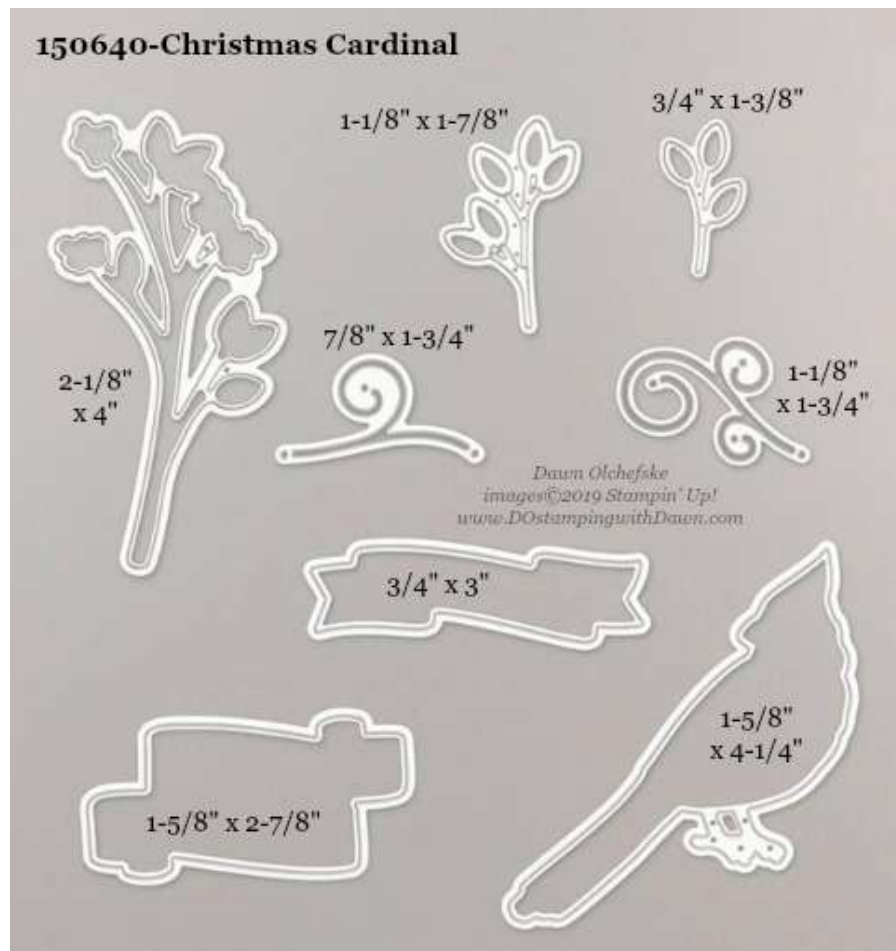

150640-Christmas Cardinal

- 150640 [Christmas Cardinal Dies](#) (2019 Holiday Catalog)
- 152367 [Bundle & Save 10% with Toile Christmas to That Stamp Set](#)