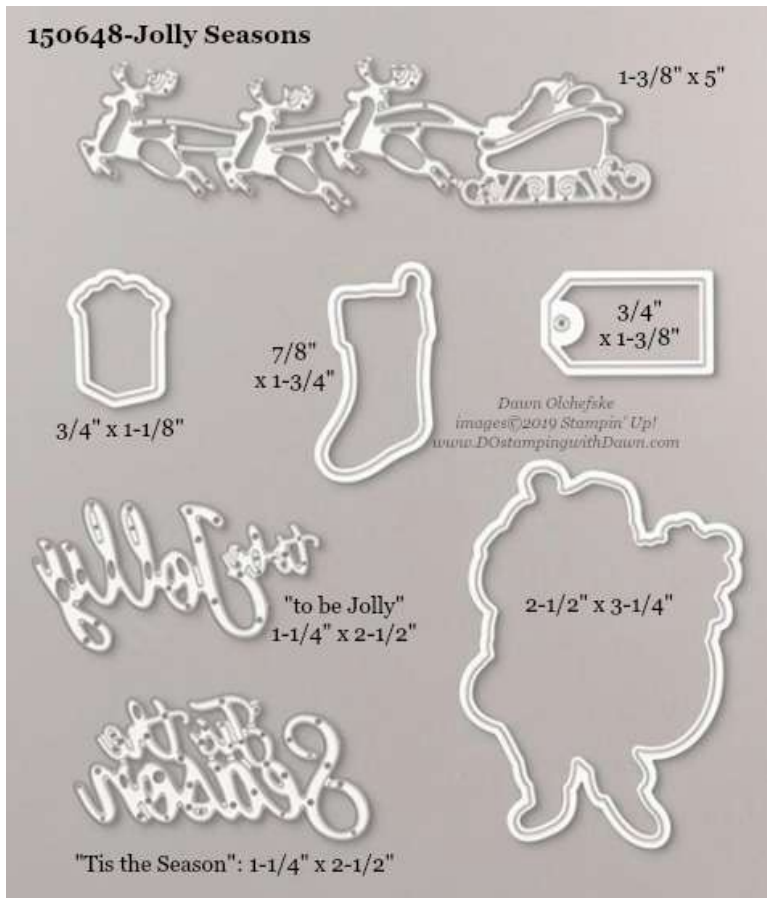

- 150648 [Jolly Season Dies](#) (2019 Holiday Catalog)
- 153009 [Bundle & Save 10% with Holly Jolly Christmas Stamp Set](#)