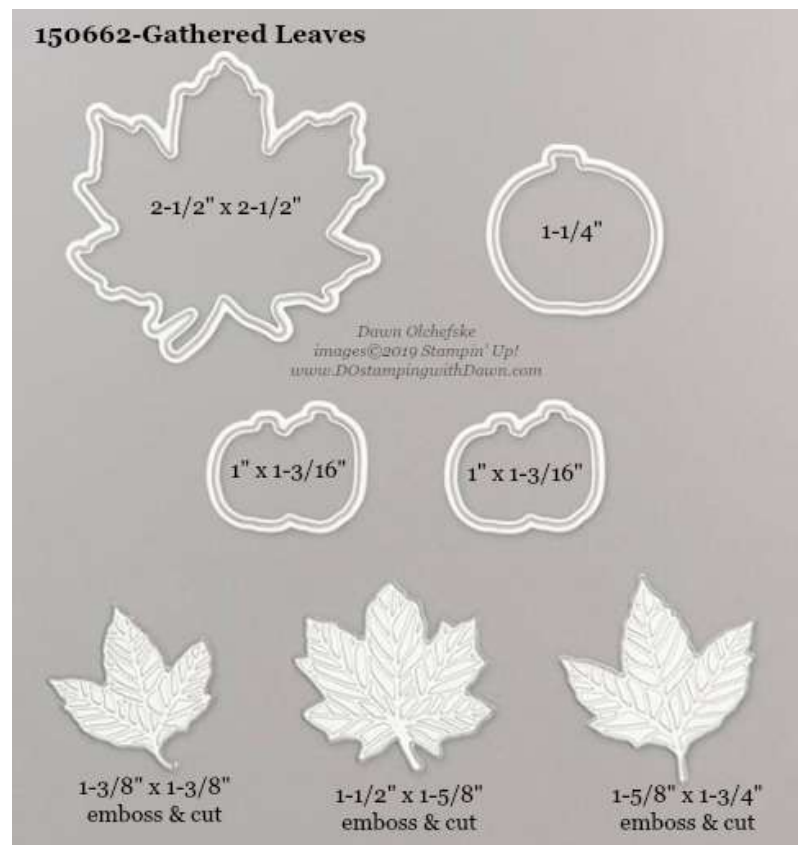

### 150654-Christmas Layers

- 150654 [Christmas Layers Dies](#) (2019 Holiday Catalog)
- 153019 [Bundle & Save 10% with Itty Bitty Christmas Stamp Set](#)

### 151150-Cup of Cheer

- 151150 [Cup of Cheer Dies](#) (2019 Holiday Catalog)
- 153025 [Bundle & Save 10% with Cup of Christmas Stamp Set](#)

- 150656 [Detailed Bells Dies](#) (2019 Holiday Catalog)
- 153024 [Bundle & Save 10% with Bells Are Ringing Stamp Set](#)

- 150660 [Detailed Skate Dies](#) (2019 Holiday Catalog)
- 153032 [Bundle & Save 10% with Free Skate Stamp Set](#)

- 150658 [Frosted Frames Dies](#) (2019 Holiday Catalog)
- 153029 [Bundle & Save 10% with Frosted Foliage Stamp Set](#)