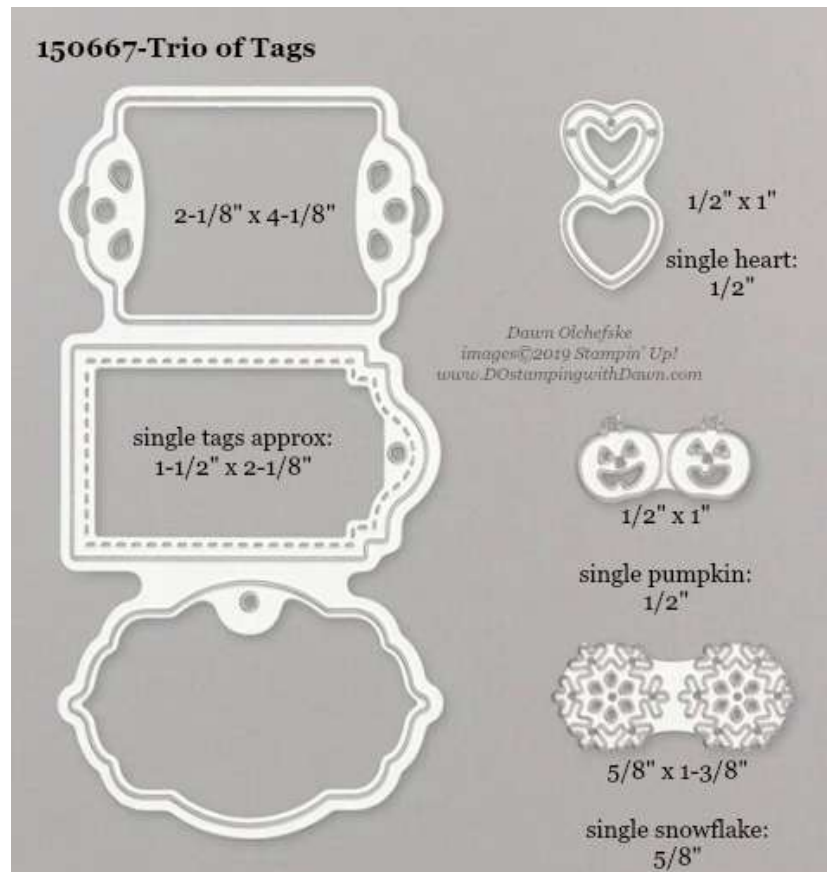

### 150655-Snowglobe Scenes

- 150655 [Snow Globe Scenes Dies](#) (2019 Holiday Catalog)
- 153023 [Bundle & Save 10% with Still Scenes Stamp Set](#)

### 150650-Stitched Brightly

- 150650 [Stitched Brightly Dies](#) (2019 Holiday Catalog)
- 153012 [Bundle & Save 10% with Shine Bright Stamp Set](#)

**Stitched Stars**

- 1: 1/4"
- 2: 13/16"
- 3: 1-1/2"
- 4: 2-1/8"
- 5: 2-7/16"
- 6: 3-1/4"
- 7: 3-7/8"

**Detailed Stars**

- A: 3/4"
- B: 1-1/4"
- C: 1-9/16"
- D: 2"

- 150653 [Stitched Stars Dies](#) (2019 Holiday Catalog)
- 153016 [Bundle & Save 10% with So Many Stars Stamp Set](#)

- 150667 [Trio of Tags Dies](#) (2019 Holiday Catalog)
- 153042 [Bundle & Save 10% with Tags Tags Stamp Set](#)

## 150725-Wicked

5/8"

*Dawn Olchefske*  
images © 2019 Stampin' Up!  
[www.DOstampingwithDawn.com](http://www.DOstampingwithDawn.com)

wicked:  
1-1/2" x 4-3/8"

- 150725 [Wicked Dies](#) (2019 Holiday Catalog)
- 153041 [Bundle & Save 10% with Wonderfully Wicked Stamp Set](#)