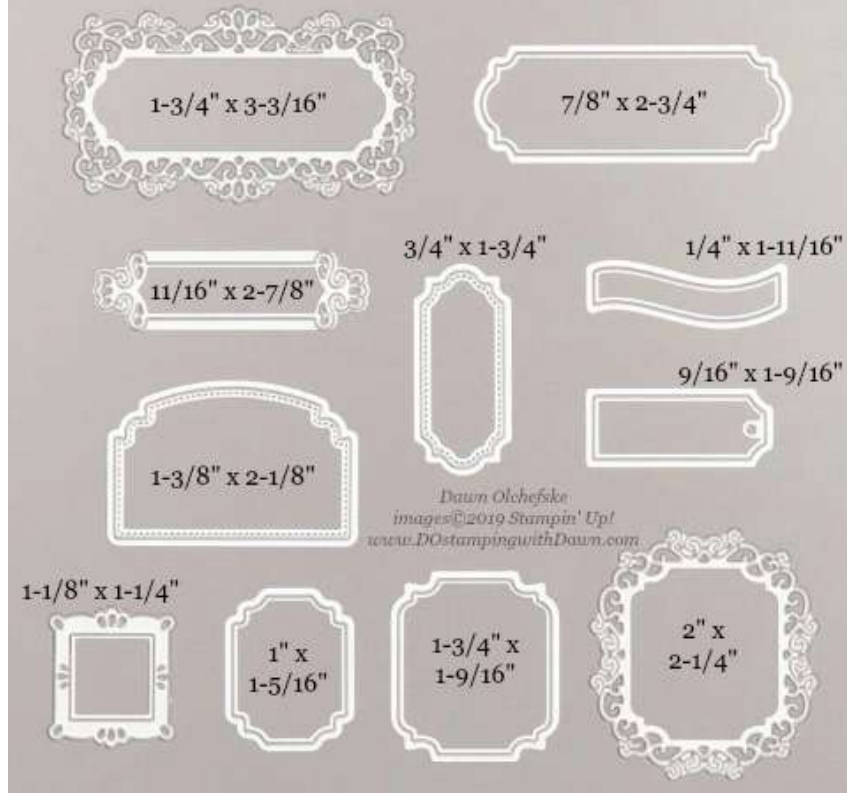

150664-Ornate Dies

- 150664 [Ornate Frames Dies](#) (2019 Holiday Catalog)
- 153040 [Bundle & Save 10% with Spooktacular Bash Stamp Set](#)