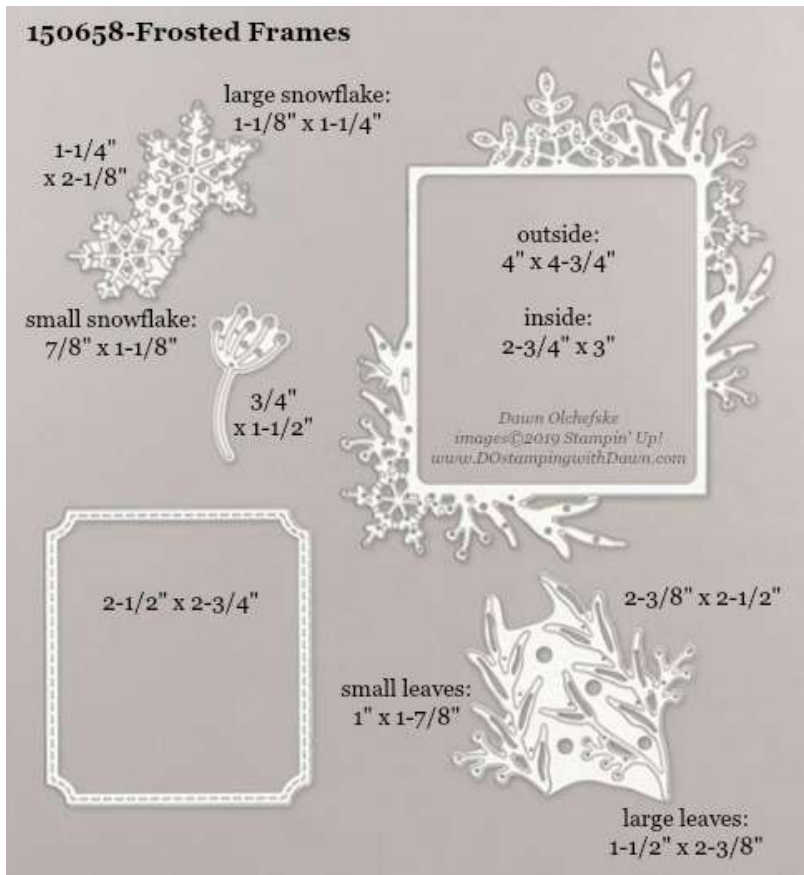

### 150654-Christmas Layers

- 150654 [Christmas Layers Dies](#) (2019 Holiday Catalog)
- 153019 [Bundle & Save 10% with Itty Bitty Christmas Stamp Set](#)

### 151150-Cup of Cheer

- 151150 [Cup of Cheer Dies](#) (2019 Holiday Catalog)
- 153025 [Bundle & Save 10% with Cup of Christmas Stamp Set](#)

- 150656 [Detailed Bells Dies](#) (2019 Holiday Catalog)
- 153024 [Bundle & Save 10% with Bells Are Ringing Stamp Set](#)

- 150660 [Detailed Skate Dies](#) (2019 Holiday Catalog)
- 153032 [Bundle & Save 10% with Free Skate Stamp Set](#)

- 150658 [Frosted Frames Dies](#) (2019 Holiday Catalog)
- 153029 [Bundle & Save 10% with Frosted Foliage Stamp Set](#)