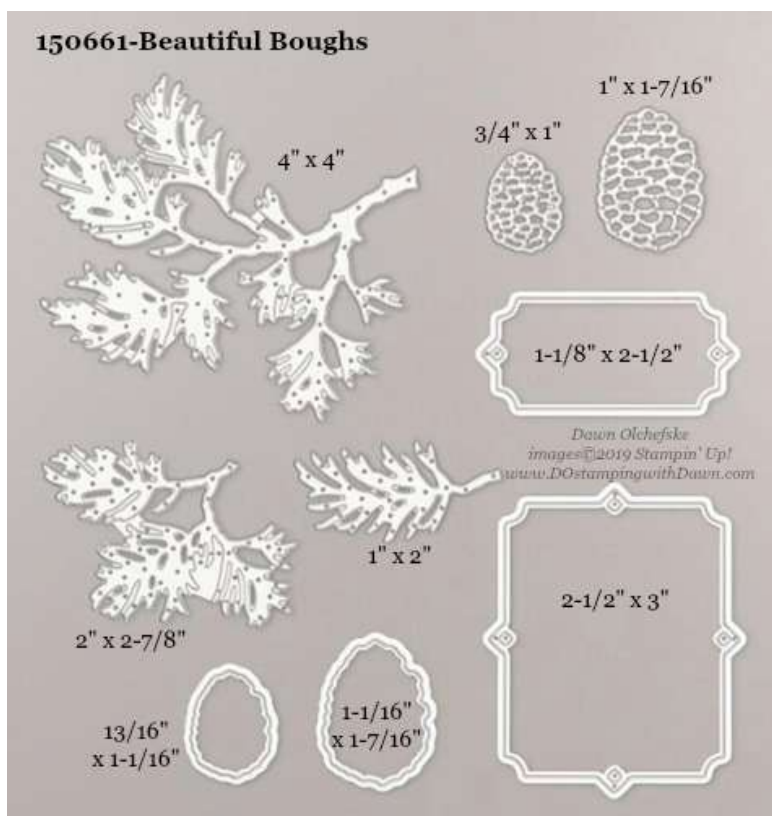

# Stampin' Up! Die Sizes - 2019 Holiday Catalog

shared by Dawn Olchefske, Stampin' Up! Independent Demonstrator

- 150641 [All Around Wreath Dies](#) (2019 Holiday Catalog)
- 152371 [Bundle & Save 10% with Tidings All Around Stamp Set](#)

- 150661 [Beautiful Boughs Dies](#) (2019 Holiday Catalog)
- 153033 [Bundle & Save 10% with Peaceful Boughs Stamp Set](#)

## 150725-Wicked

5/8"

*Dawn Olchefske*  
images © 2019 Stampin' Up!  
[www.DOstampingwithDawn.com](http://www.DOstampingwithDawn.com)

wicked:  
1-1/2" x 4-3/8"

- 150725 [Wicked Dies](#) (2019 Holiday Catalog)
- 153041 [Bundle & Save 10% with Wonderfully Wicked Stamp Set](#)