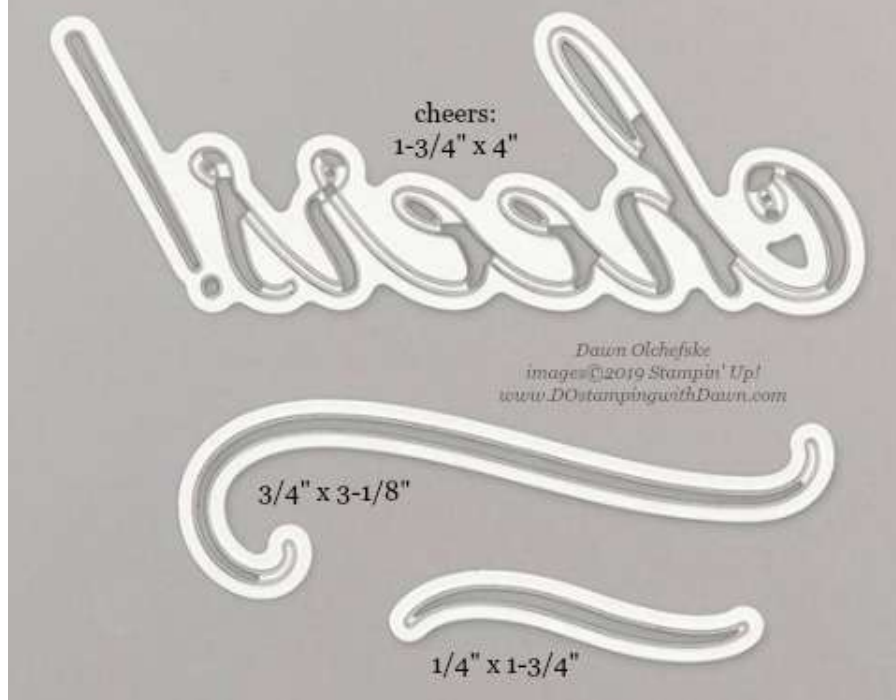

150669-Cheers

- 150669 [Cheers Dies](#) (2019 Holiday Catalog)
- 153048 [Bundle & Save 10% with Cheers to That Stamp Set](#)