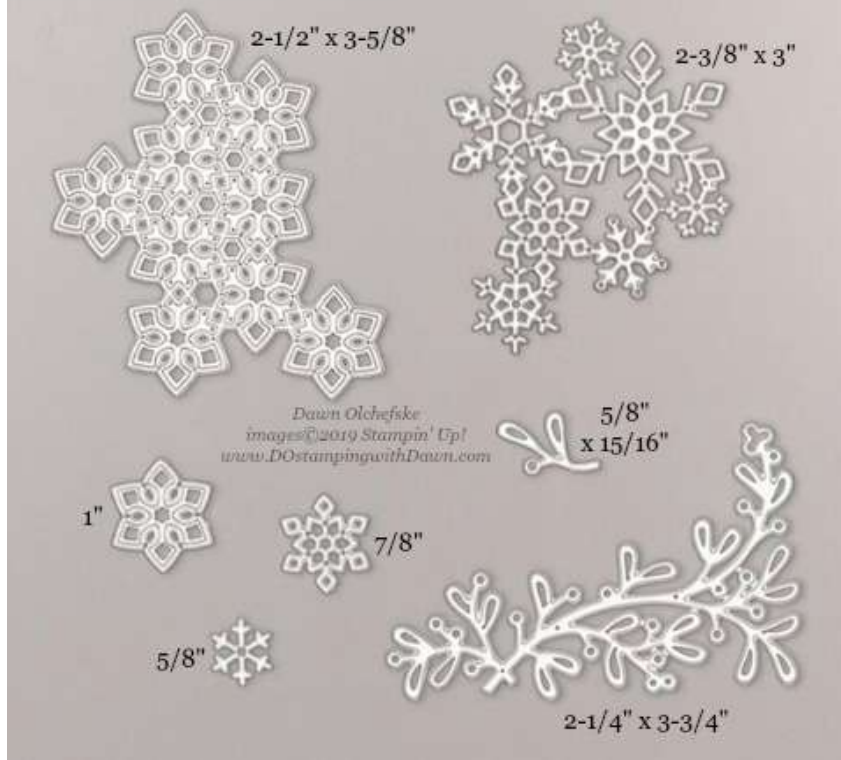

150654-Christmas Layers

- 150654 [Christmas Layers Dies](#) (2019 Holiday Catalog)
- 153019 [Bundle & Save 10% with Itty Bitty Christmas Stamp Set](#)