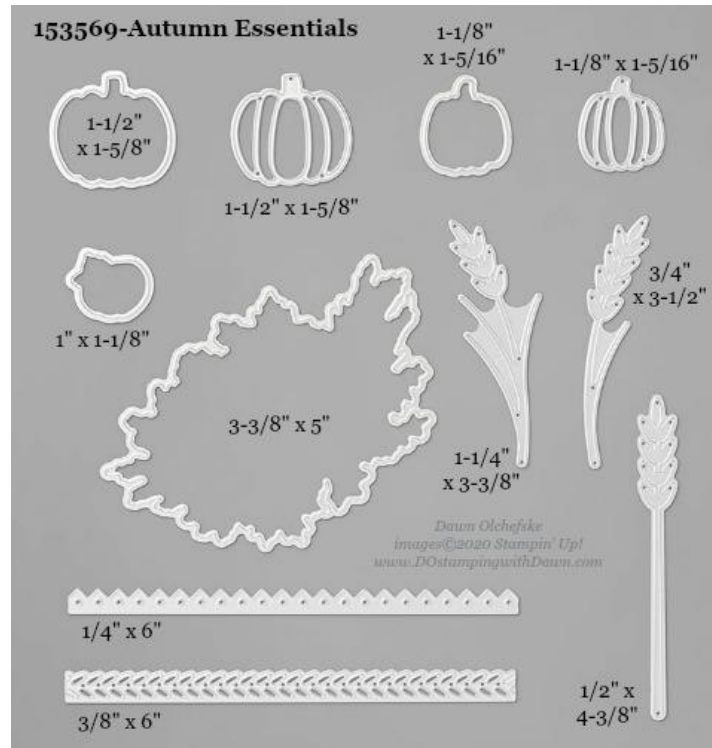

Stampin' Up! Dies Measurements Aug-Dec 2020 Mini Catalog

shared by Dawn Olchefske, Stampin' Up! Independent Demonstrator

- 153569 [Autumn Essentials Dies](#) (2020 Aug-Dec Mini Catalog)
 - 155198 [Autumn Greetings Bundle](#) & Save 10% with Autumn Greetings stamp set

- 153568 [Autumn Wheelbarrow Dies](#) (2020 Aug-Dec Mini Catalog)
 - 155194 [Autumn Goodness Bundle](#) & Save 10% with Autumn Goodness stamp set

- 153570 [Celebration Labels Die](#) (2020 Aug-Dec Mini Catalog)
 - 155201 [Celebration Tidings Bundle](#) & Save 10% with Celebration Tidings stamp set