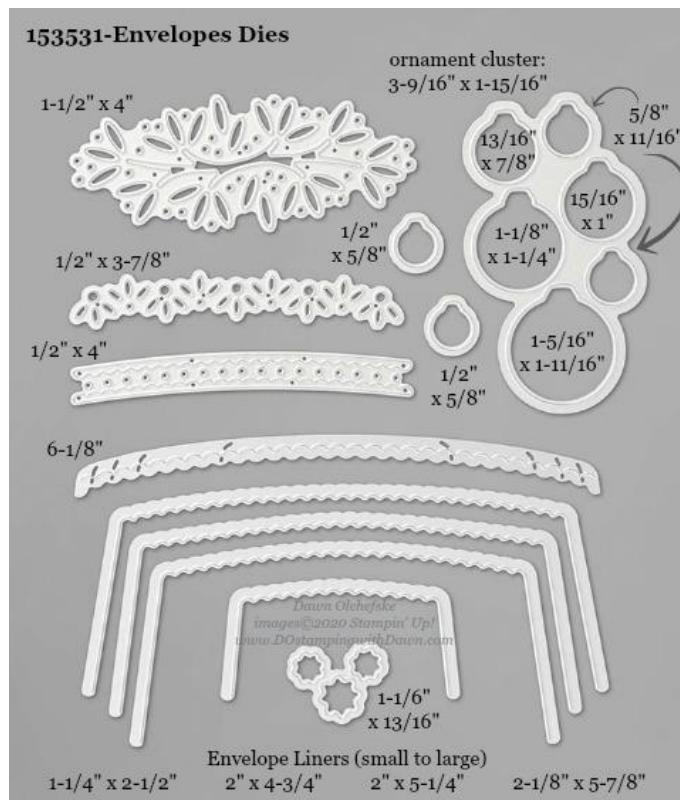

Stampin' Up! Dies Measurements Aug-Dec 2020 Mini Catalog

shared by Dawn Olchefske, Stampin' Up! Independent Demonstrator

- 153569 [Autumn Essentials Dies](#) (2020 Aug-Dec Mini Catalog)
 - 155198 [Autumn Greetings Bundle](#) & Save 10% with Autumn Greetings stamp set

- 153568 [Autumn Wheelbarrow Dies](#) (2020 Aug-Dec Mini Catalog)
 - 155194 [Autumn Goodness Bundle](#) & Save 10% with Autumn Goodness stamp set

- 153570 [Celebration Labels Die](#) (2020 Aug-Dec Mini Catalog)
 - 155201 [Celebration Tidings Bundle](#) & Save 10% with Celebration Tidings stamp set

- 1535266 [Detailed Dove Die](#) (2020 Aug-Dec Mini Catalog)
 - 155158 [Dove of Hope Bundle](#) & Save 10% with Dove of Hope stamp set

- 153531 [Envelopes Die](#) (2020 Aug-Dec Mini Catalog)
 - 155168 [Ornamental Envelopes Bundle](#) & Save 10% with Ornamental Envelopes stamp set