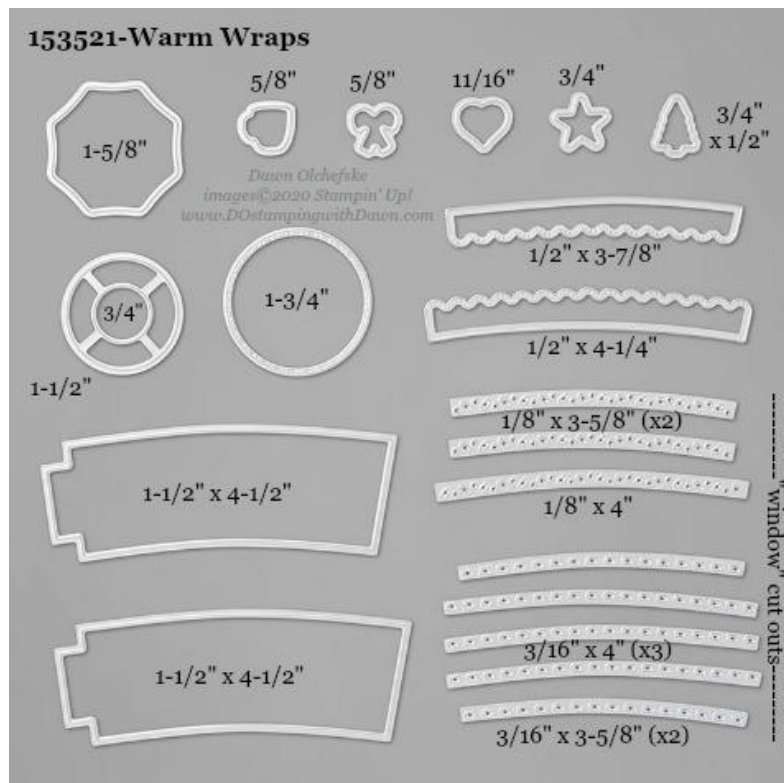

- 153560 [So Many Snowflakes Dies](#) (2020 Aug-Dec Mini Catalog)
 - 155172 [Snowflake Wishes Bundle](#) & Save 10% with Snowflake Wishes stamp set

- 154043 [Sounds of the Season Dies](#) (2020 Aug-Dec Mini Catalog)
 - 155154 [Cherish the Season Bundle](#) & Save 10% with Cherish the Season stamp set

- 153567 [Stitched Leaves Dies](#) (2020 Aug-Dec Mini Catalog)
 - 155195 [Love of Leaves Bundle](#) & Save 10% with Love of Leaves stamp set

- 153559 [Sweetest Borders Dies](#) (2020 Aug-Dec Mini Catalog)
 - 155169 [Sweetest Time Bundle](#) & Save 10% with Sweetest Time stamp set