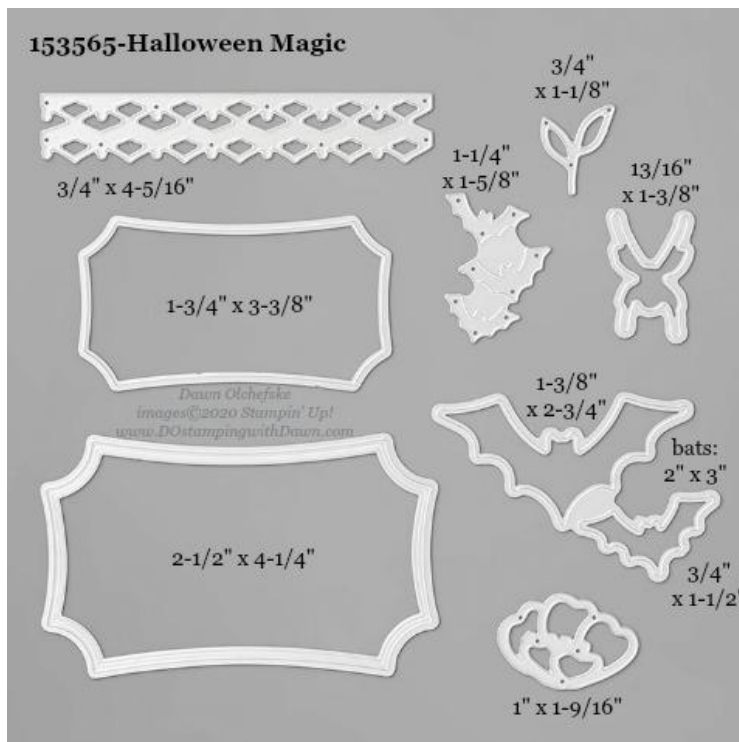

- 153565 [Halloween Magic Dies](#) (2020 Aug-Dec Mini Catalog)
  - 155188 [Hallows Night Magic Bundle](#) & Save 10% with Hallows Night Magic stamp set