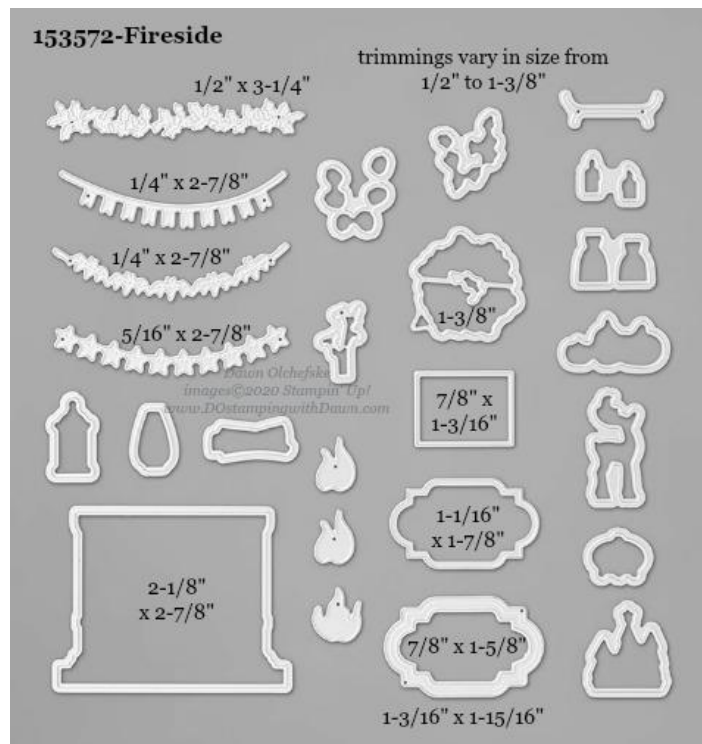

Stampin' Up! Dies Measurements Aug-Dec 2020 Mini Catalog

shared by Dawn Olchefske, Stampin' Up! Independent Demonstrator

- 153569 [Autumn Essentials Dies](#) (2020 Aug-Dec Mini Catalog)
 - 155198 [Autumn Greetings Bundle](#) & Save 10% with Autumn Greetings stamp set

- 153568 [Autumn Wheelbarrow Dies](#) (2020 Aug-Dec Mini Catalog)
 - 155194 [Autumn Goodness Bundle](#) & Save 10% with Autumn Goodness stamp set

- 153570 [Celebration Labels Die](#) (2020 Aug-Dec Mini Catalog)
 - 155201 [Celebration Tidings Bundle](#) & Save 10% with Celebration Tidings stamp set

- 1535266 [Detailed Dove Die](#) (2020 Aug-Dec Mini Catalog)
 - 155158 [Dove of Hope Bundle](#) & Save 10% with Dove of Hope stamp set

- 153531 [Envelopes Die](#) (2020 Aug-Dec Mini Catalog)
 - 155168 [Ornamental Envelopes Bundle](#) & Save 10% with Ornamental Envelopes stamp set