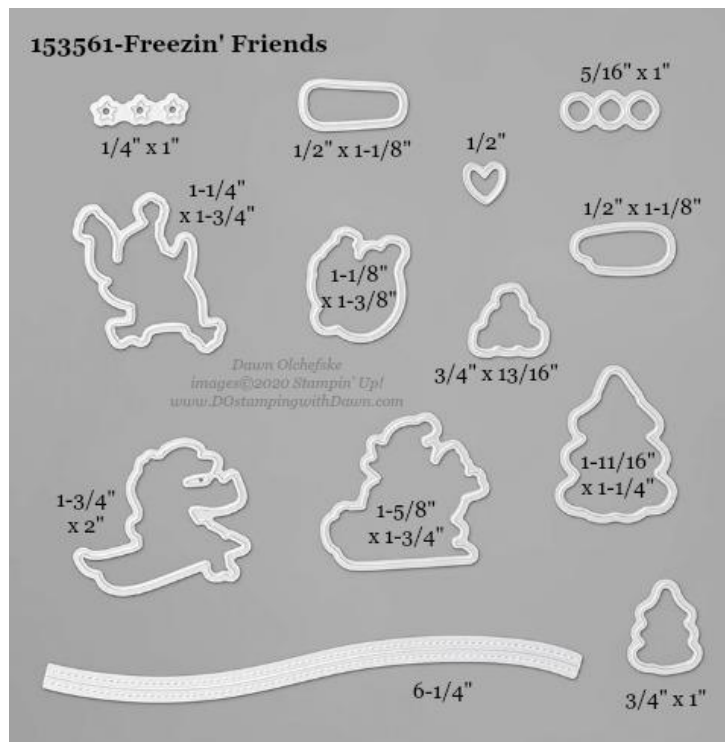

- 153561 [Freezin' Friends Dies](#) (2020 Aug-Dec Mini Catalog)
  - 155176 [Freezin' Fun Bundle](#) & Save 10% with Freezin' Fun stamp set