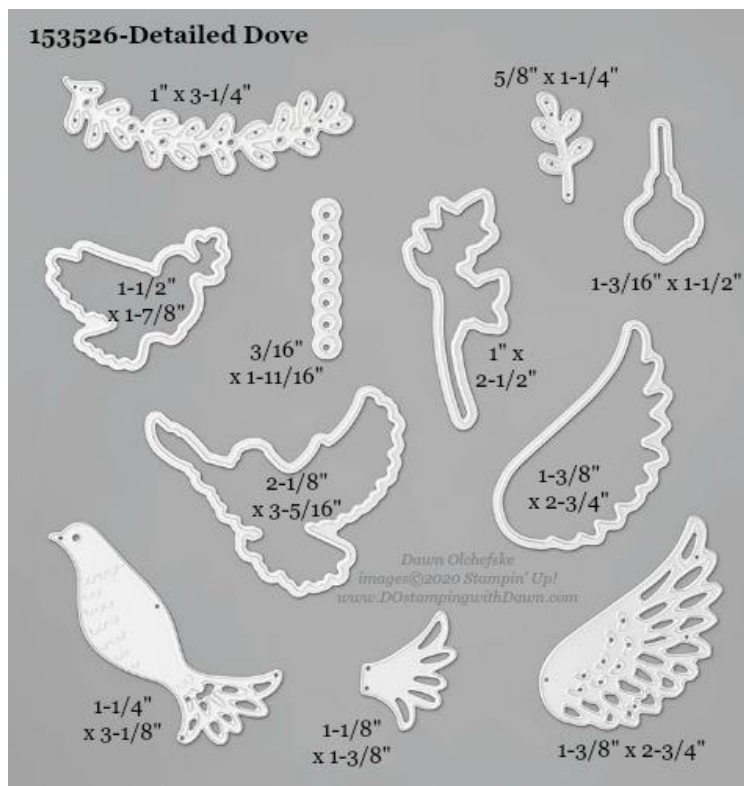

Stampin' Up! Dies Measurements Aug-Dec 2020 Mini Catalog

shared by Dawn Olchefske, Stampin' Up! Independent Demonstrator

- 153569 [Autumn Essentials Dies](#) (2020 Aug-Dec Mini Catalog)
 - 155198 [Autumn Greetings Bundle](#) & Save 10% with Autumn Greetings stamp set

- 153568 [Autumn Wheelbarrow Dies](#) (2020 Aug-Dec Mini Catalog)
 - 155194 [Autumn Goodness Bundle](#) & Save 10% with Autumn Goodness stamp set

- 153570 [Celebration Labels Die](#) (2020 Aug-Dec Mini Catalog)
 - 155201 [Celebration Tidings Bundle](#) & Save 10% with Celebration Tidings stamp set

- 1535266 [Detailed Dove Die](#) (2020 Aug-Dec Mini Catalog)
 - 155158 [Dove of Hope Bundle](#) & Save 10% with Dove of Hope stamp set

- 153531 [Envelopes Die](#) (2020 Aug-Dec Mini Catalog)
 - 155168 [Ornamental Envelopes Bundle](#) & Save 10% with Ornamental Envelopes stamp set