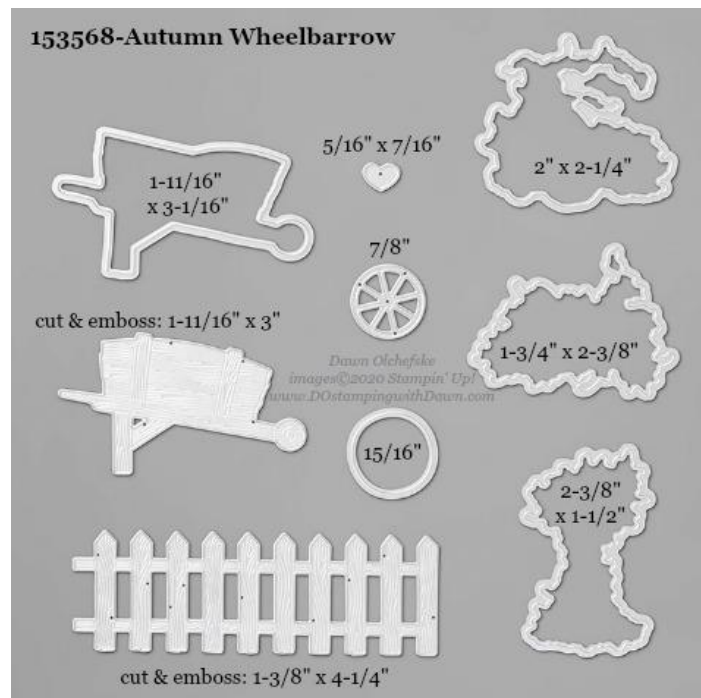

Stampin' Up! Dies Measurements Aug-Dec 2020 Mini Catalog

shared by Dawn Olchefske, Stampin' Up! Independent Demonstrator

- 153569 [Autumn Essentials Dies](#) (2020 Aug-Dec Mini Catalog)
 - 155198 [Autumn Greetings Bundle](#) & Save 10% with Autumn Greetings stamp set

- 153568 [Autumn Wheelbarrow Dies](#) (2020 Aug-Dec Mini Catalog)
 - 155194 [Autumn Goodness Bundle](#) & Save 10% with Autumn Goodness stamp set

- 153570 [Celebration Labels Die](#) (2020 Aug-Dec Mini Catalog)
 - 155201 [Celebration Tidings Bundle](#) & Save 10% with Celebration Tidings stamp set