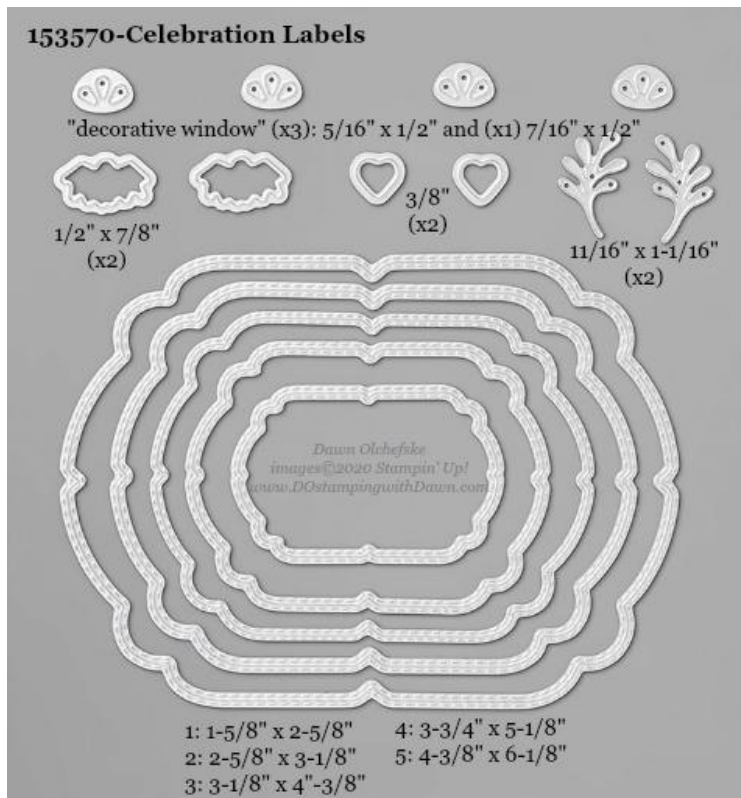

Stampin' Up! Dies Measurements Aug-Dec 2020 Mini Catalog

shared by Dawn Olchefske, Stampin' Up! Independent Demonstrator

- 153569 [Autumn Essentials Dies](#) (2020 Aug-Dec Mini Catalog)
 - 155198 [Autumn Greetings Bundle](#) & Save 10% with Autumn Greetings stamp set

- 153568 [Autumn Wheelbarrow Dies](#) (2020 Aug-Dec Mini Catalog)
 - 155194 [Autumn Goodness Bundle](#) & Save 10% with Autumn Goodness stamp set

- 153570 [Celebration Labels Die](#) (2020 Aug-Dec Mini Catalog)
 - 155201 [Celebration Tidings Bundle](#) & Save 10% with Celebration Tidings stamp set