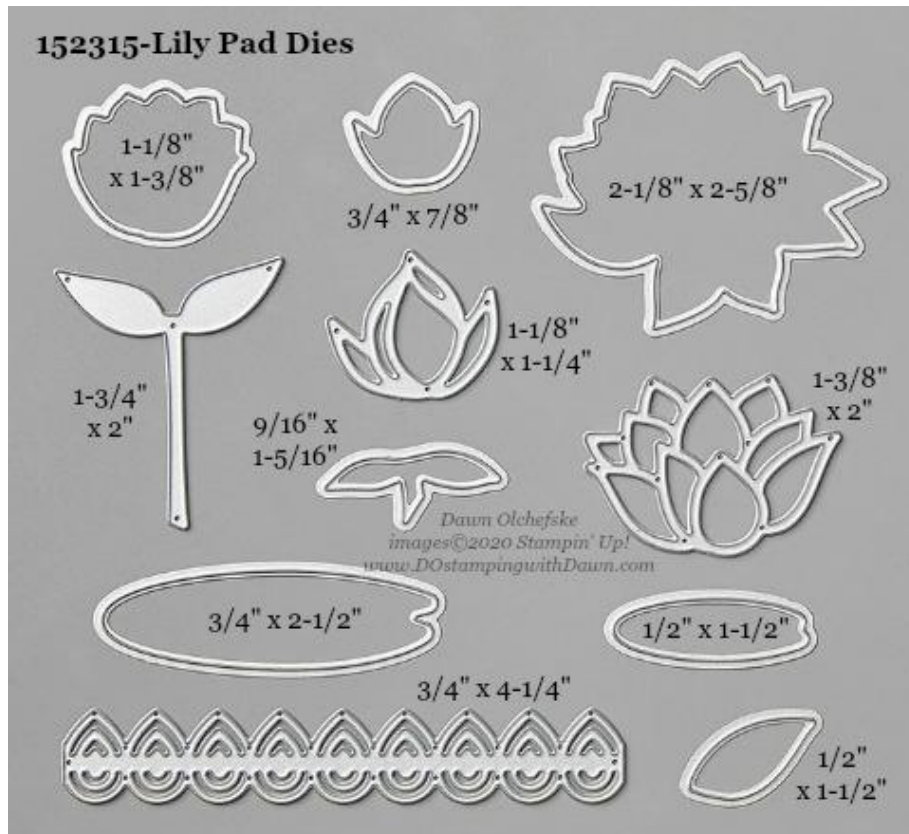

152315-Lily Pad Dies

- 152315 [Lily Pad Dies](#) (2020 Sale-A-Bration)
  - Coordinates with [Lovely Lily Pad Stamp Set](#)