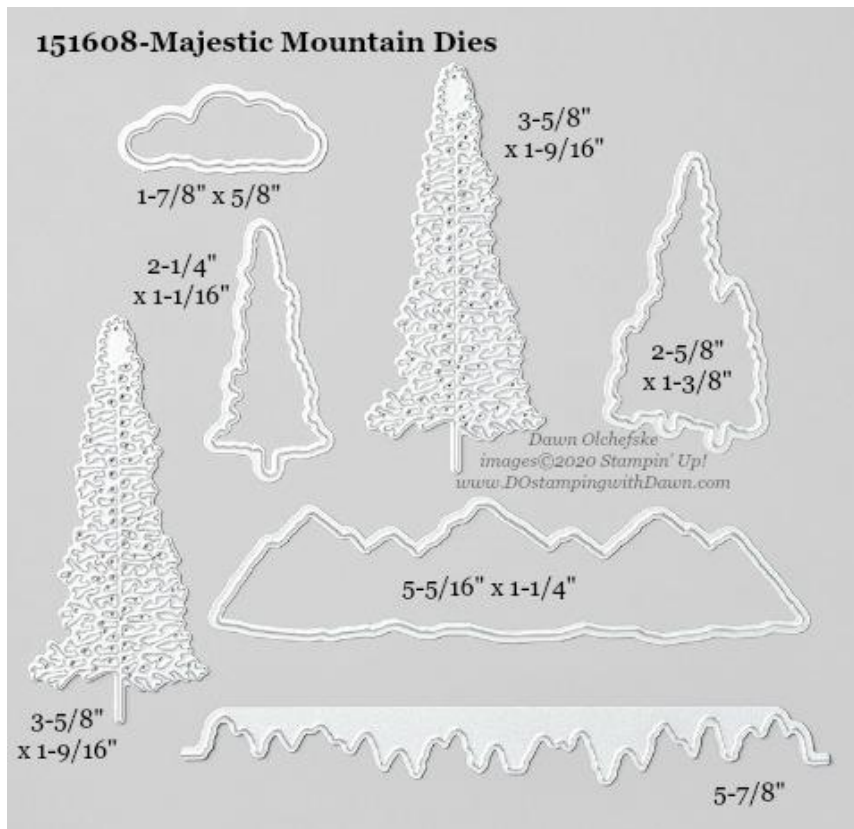

### 151475-Lasting Elegance Dies

- 151475 [Lasting Elegance Dies](#) (2020 Jan-June Mini Catalog)
  - 153736 [Bundle & Save 10% with Last a Lifetime Stamp Set](#)

### 152315-Lily Pad Dies

- 152315 [Lily Pad Dies](#) (2020 Sale-A-Bration)
  - Coordinates with [Lovely Lily Pad Stamp Set](#)

- 151608 [Majestic Mountain Dies](#) (2020 Sale-A-Bration)
  - 153820 [Bundle & Save 10% with Mountain Air Stamp Set](#)