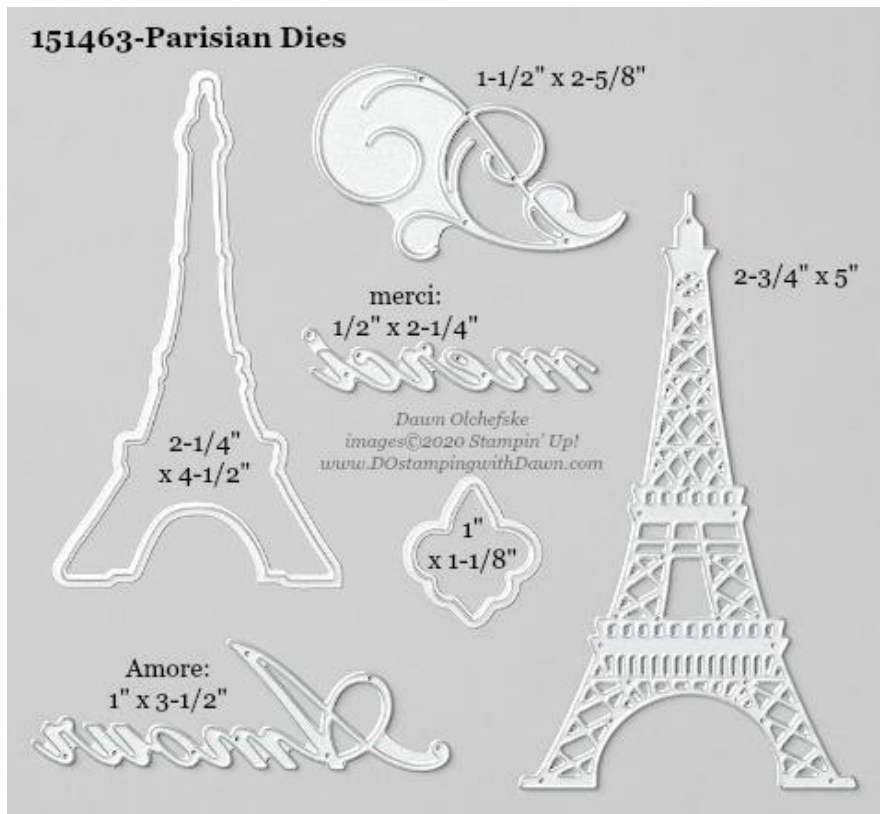

- 151576 [Jubilee Beauty Dies](#) (2020 Jan-June Mini Catalog)
  - 153814 [Bundle & Save 10% with Birthday Jubilee Stamp Set](#)

### 151475-Lasting Elegance Dies

- 151475 [Lasting Elegance Dies](#) (2020 Jan-June Mini Catalog)
  - 153736 [Bundle & Save 10% with Last a Lifetime Stamp Set](#)

### 152315-Lily Pad Dies

- 152315 [Lily Pad Dies](#) (2020 Sale-A-Bration)
  - Coordinates with [Lovely Lily Pad Stamp Set](#)

- 151608 [Majestic Mountain Dies](#) (2020 Sale-A-Bration)
  - 153820 [Bundle & Save 10% with Mountain Air Stamp Set](#)