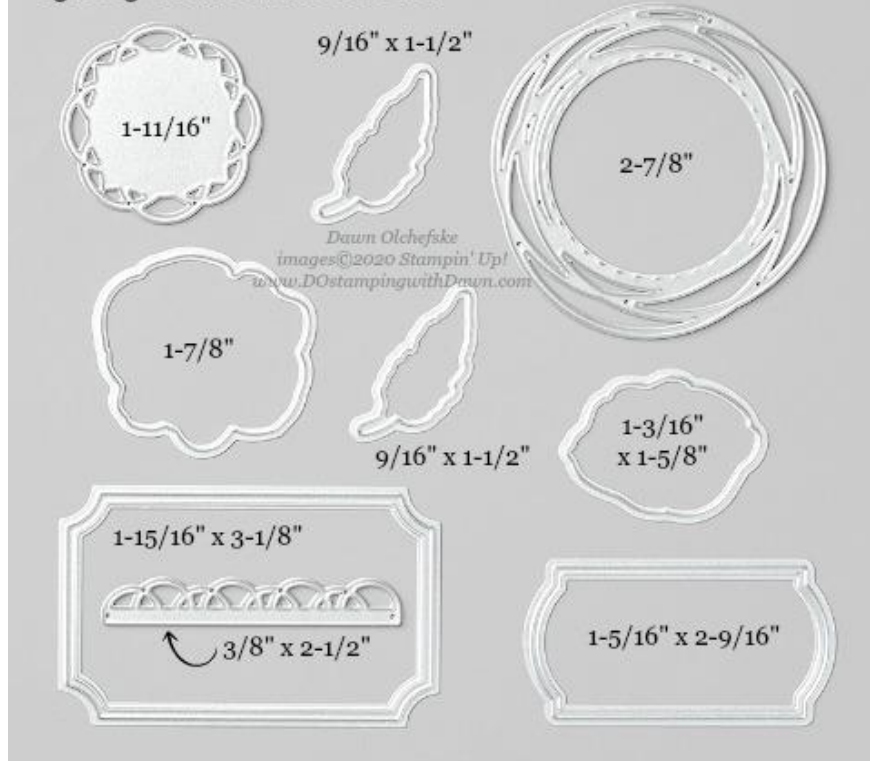

151605-Painted Labels Dies

- 151605 [Painted Labels Dies](#) (2020 Jan-June Mini Catalog)
  - 153827 [Bundle & Save 10% with Painted Poppies Stamp Set](#)