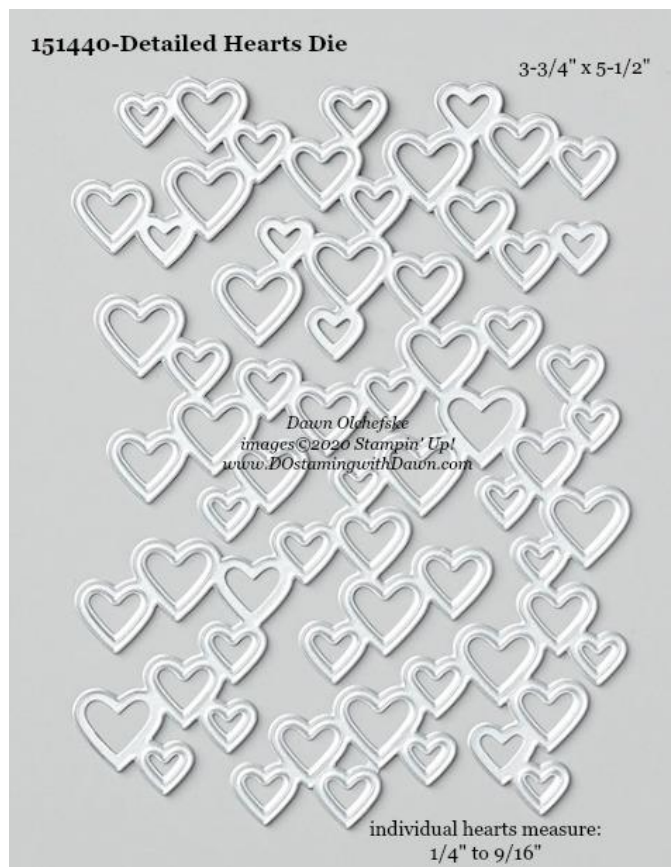

- 151440 [Detailed Hearts Dies](#) (2020 Jan-June Mini Catalog)
  - 153734 [Bundle & Save 10% with Heart to Heart Stamp Set](#)