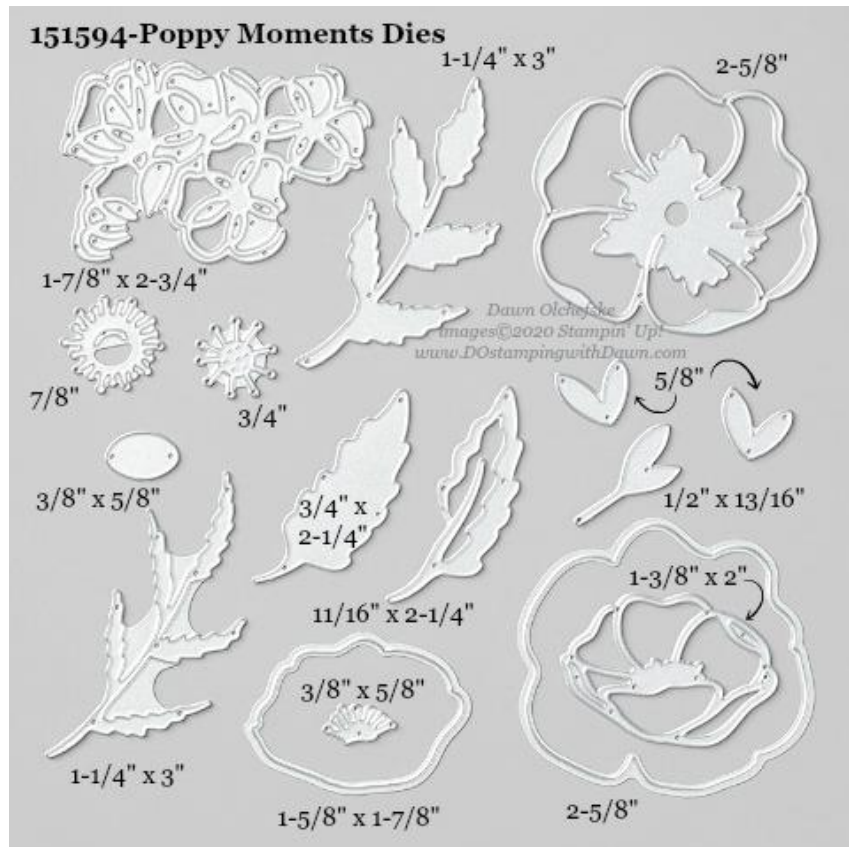

151594-Poppy Moments Dies

- 151594 [Poppy Moments Dies](#) (2020 Jan-June Mini Catalog)
  - 153824 [Bundle & Save 10% with Peaceful Moments Stamp Set](#)