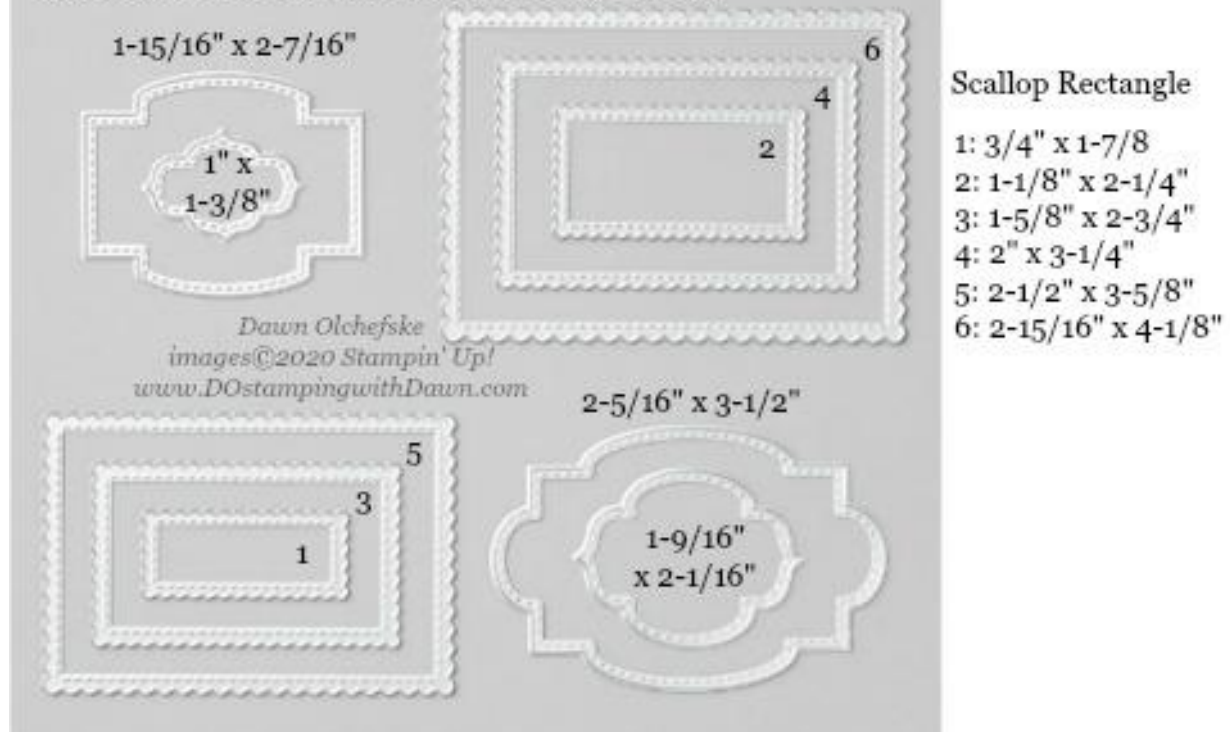

151690-Stitched So Sweetly Dies

- 151690 [Stitched So Sweetly Dies](#) (2020 Jan-June Mini Catalog)
  - 153828 [Bundle & Save 10% with So Sentimental Stamp Set](#)

Dawn Olchefske, Stampin' Up! Independent Demonstrator
shop: <http://bit.ly/shopwithdawn>
website: <https://www.DOstampingwithDawn.com>
email: dostamping@yahoo.com