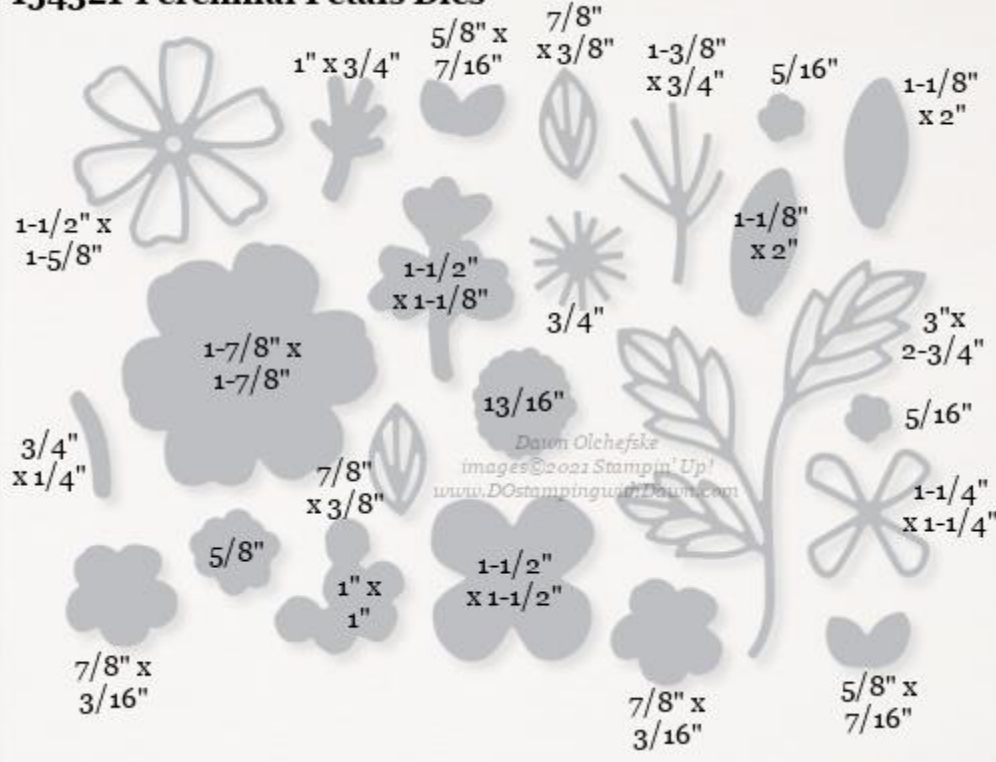

154318-Fluttering Dies

- 154318 [Fluttering Dies](#) (2021 Jan-Jun Mini Catalog)
 - 154424 [Floating and Fluttering Bundle](#) & Save 10% with Floating and Fluttering stamp set

154326-Hydrangea Dies

- 154326 [Hydrangea Dies](#) (2021 Jan-Jun Mini Catalog)
 - 156251 [Hydrangea Haven Bundle](#) & Save 10% with Hydrangea Haven stamp set

154334-Kangaroo Dies

- 154334 [Kangaroo Dies](#) (2021 Jan-Jun Mini Catalog)
 - 156269 [Kangaroo & Company Bundle](#) & Save 10% with Kangaroo & Company stamp set

- 154422 [Messages Dies](#) (2021 Jan-Jun Mini Catalog)
 - 156272 [Many Messages Bundle](#) & Save 10% with Many Messages stamp set

- 154323 [Open Range Dies](#) (2021 Jan-Jun Mini Catalog)
 - 156243 [Ride the Range Bundle](#) & Save 10% with Ride the Range stamp set

154321-Perennial Petals Dies

- 154321 [Perennial Petals Dies](#) (2021 Jan-Jun Mini Catalog)
 - 156234 [Pretty Perennials Bundle](#) & Save 10% with Pretty Perennials stamp set