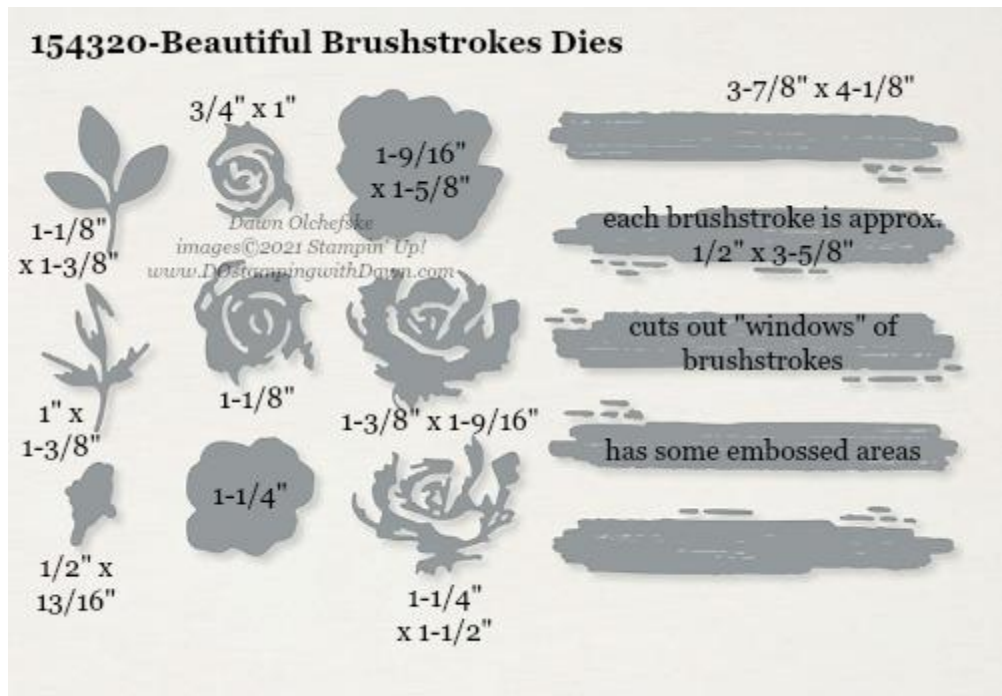

Stampin' Up! Dies Measurements Jan-June 2021 Mini Catalog

shared by Dawn Olchefske, Stampin' Up! Independent Demonstrator

- 154307 [Always Dies](#) (2021 Jan-Jun Mini Catalog)
 - 156200 [Forever & Always Bundle](#) & Save 10% with Forever & Always stamp set

- 154320 [Beautiful Brushstrokes Dies](#) (2021 Jan-Jun Mini Catalog)
 - 156231 [Brushed Blooms Bundle](#) & Save 10% with Brushed Blooms stamp set

- 154319 [Curvy Dies](#) (2021 Jan-Jun Mini Catalog)
 - 156228 [Quite Curvy Bundle](#) & Save 10% with Quite Curvy stamp set