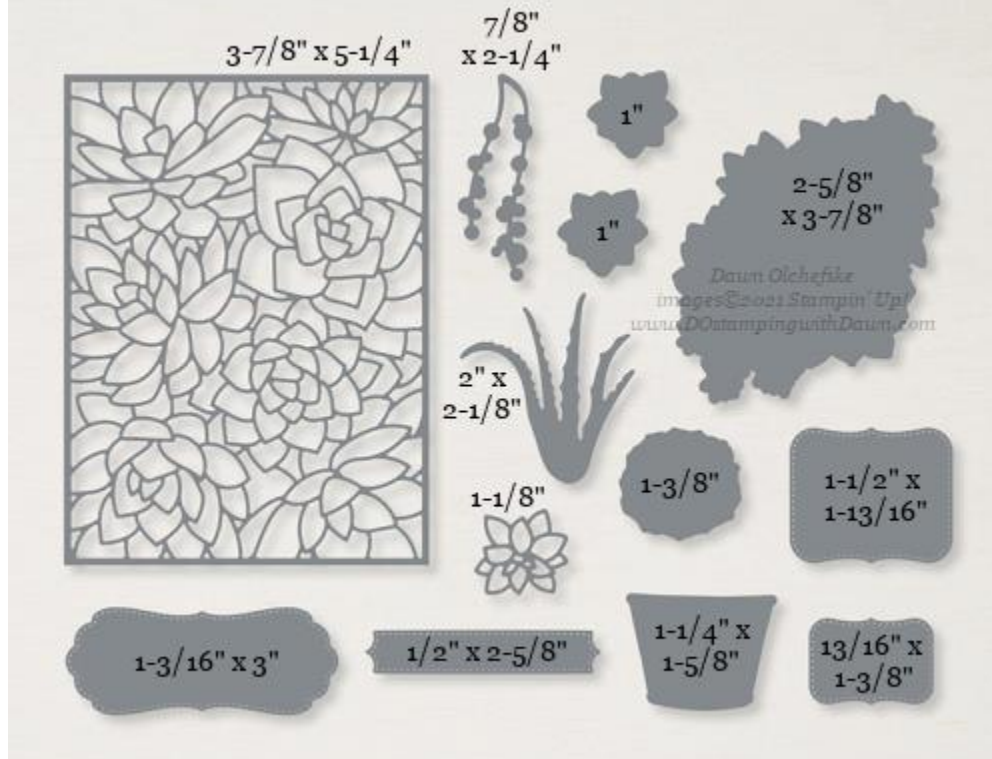

154330-Potted Succulents Dies

- 154330 [Potted Succulents Dies](#) (2021 Jan-Jun Mini Catalog)
  - 156264 [Simply Succulents Bundle](#) & Save 10% with Simply Succulents stamp set