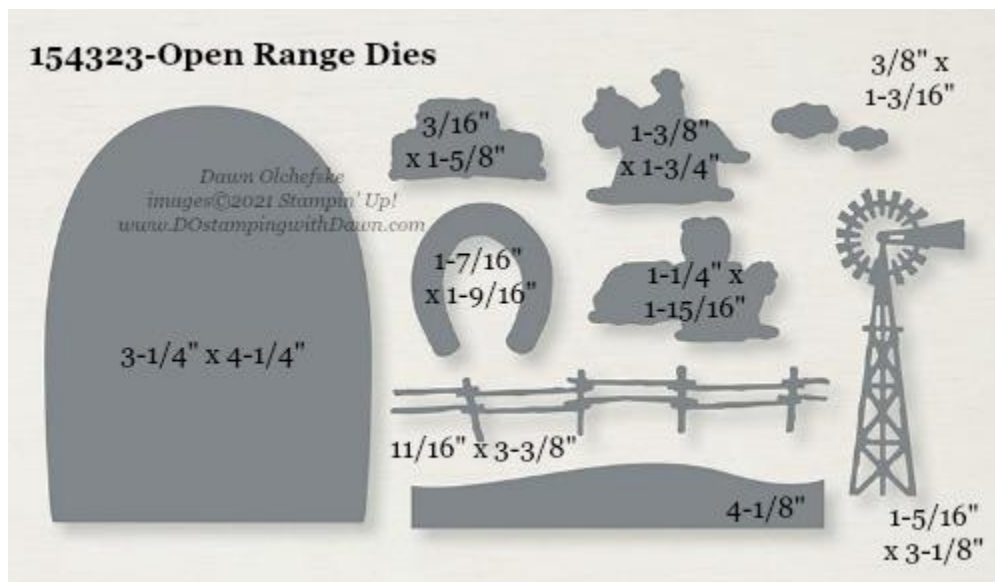

- 154323 [Open Range Dies](#) (2021 Jan-Jun Mini Catalog)
  - 156243 [Ride the Range Bundle](#) & Save 10% with Ride the Range stamp set