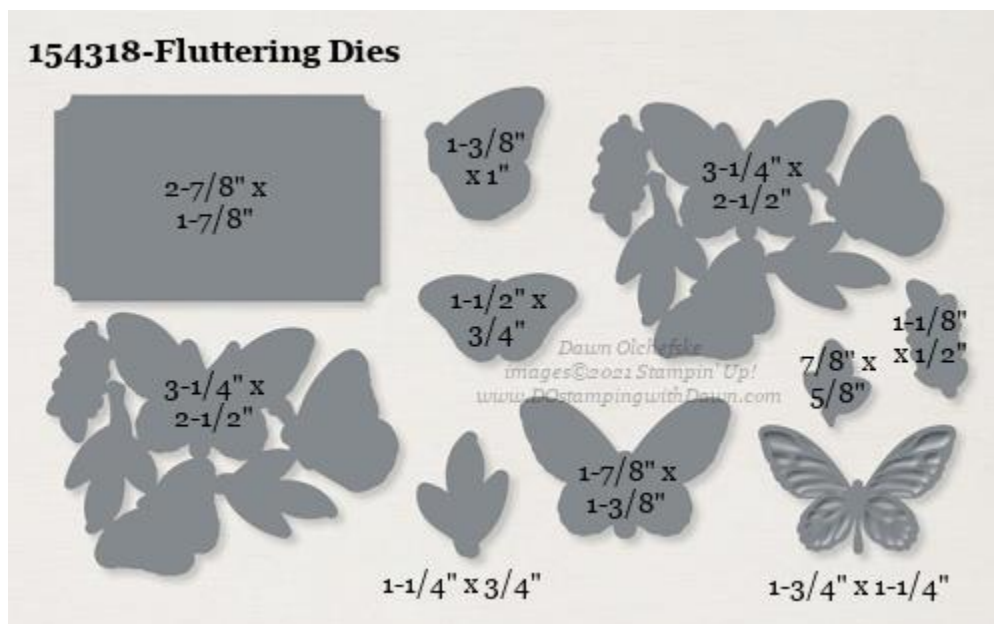

154318-Fluttering Dies

- 154318 [Fluttering Dies](#) (2021 Jan-Jun Mini Catalog)
  - 154424 [Floating and Fluttering Bundle](#) & Save 10% with Floating and Fluttering stamp set