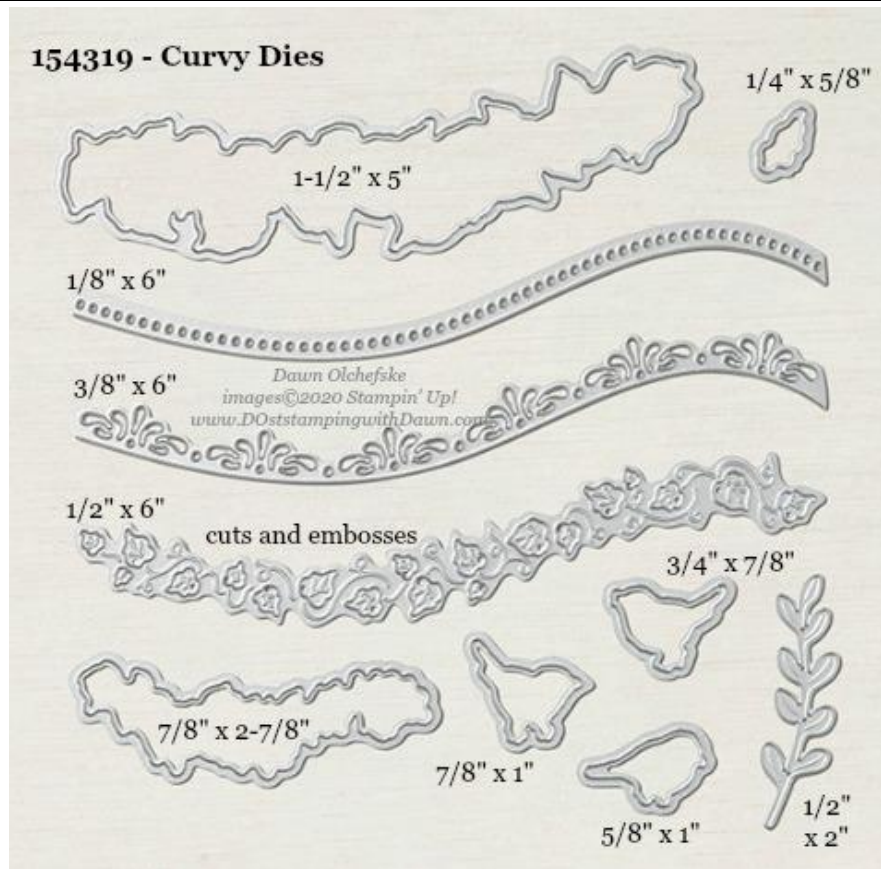

Stampin' Up! Dies Measurements Jan-June 2021 Mini Catalog

shared by Dawn Olchefske, Stampin' Up! Independent Demonstrator

- 154307 [Always Dies](#) (2021 Jan-Jun Mini Catalog)
 - 156200 [Forever & Always Bundle](#) & Save 10% with Forever & Always stamp set

- 154320 [Beautiful Brushstrokes Dies](#) (2021 Jan-Jun Mini Catalog)
 - 156231 [Brushed Blooms Bundle](#) & Save 10% with Brushed Blooms stamp set

- 154319 [Curvy Dies](#) (2021 Jan-Jun Mini Catalog)
 - 156228 [Quite Curvy Bundle](#) & Save 10% with Quite Curvy stamp set

- 154315 [Dandy Wishes Dies](#) (2021 Jan-Jun Mini Catalog)
 - 156220 [Garden Wishes Bundle](#) & Save 10% with Garden Wishes stamp set

- 154313 [Flamingo Dies](#) (2021 Jan-Jun Mini Catalog)
 - 156212 [Friendly Flamingo Bundle](#) & Save 10% with Friendly Flamingo stamp set

154324-Wrapped Flowers Die

1/2" x 2-1/4"
(cut & emboss)

7/8" x 1"

1-1/2" x 2-1/4"
(cut & emboss)

1" x 2-1/4"
(cut & emboss)

5/8" x 3/4"

- 154324 [Wrapped Flowers Dies](#) (2021 Jan-Jun Mini Catalog)
 - 156217 [Wrapped Bouquet Bundle](#) & Save 10% with Wrapped Bouquet stamp set