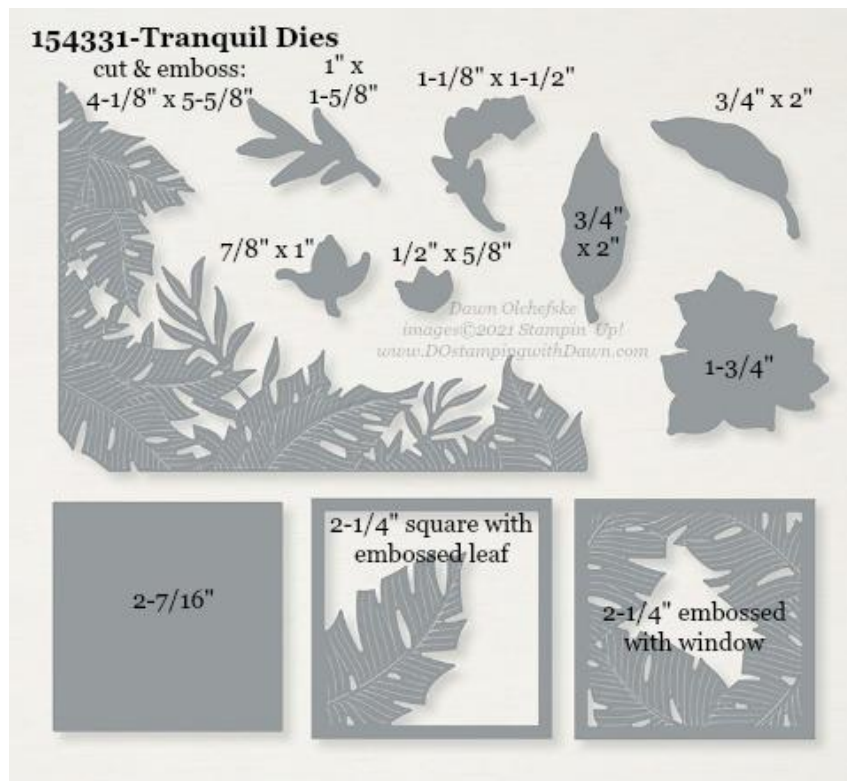

154312-Pierced Blooms Dies

- 154312 [Pierced Blooms Dies](#) (2021 Jan-Jun Mini Catalog)
 - 156208 [In Bloom Bundle](#) & Save 10% with In Bloom stamp set

154325-Pretty Birthday Dies

- 154325 [Pretty Birthday Dies](#) (2021 Jan-Jun Mini Catalog)
 - 156247 [Prettiest Birthday Bundle](#) & Save 10% with Prettiest Birthday stamp set

154330-Potted Succulents Dies

- 154330 [Potted Succulents Dies](#) (2021 Jan-Jun Mini Catalog)
 - 156264 [Simply Succulents Bundle](#) & Save 10% with Simply Succulents stamp set

- 156095 [Seaside Seashells Dies](#) (2021 Jan-Jun Mini Catalog)
 - 156205 [Friends Are Like Seashells Bundle](#) & Save 10% with Friends Are Like Seashells stamp set

- 154314 [Shark Dies](#) (2021 Jan-Jun Mini Catalog)
 - 156213 [Shark Frenzy Bundle](#) & Save 10% with Shark Frenzy stamp set

154327-Snail Dies

- 154327 [Snail Dies](#) (2021 Jan-Jun Mini Catalog)
 - 156255 [Snailed It Bundle](#) & Save 10% with Snailed It stamp set

155314-Stitched with Whimsy Dies

- 155314 [Stitched with Whimsy Dies](#) (2021 Jan-Jun Mini Catalog)

- 154322 [Suit & Tie Dies](#) (2021 Jan-Jun Mini Catalog)
 - 156240 [Handsomely Suited Bundle](#) & Save 10% with Handsomely Suited stamp set