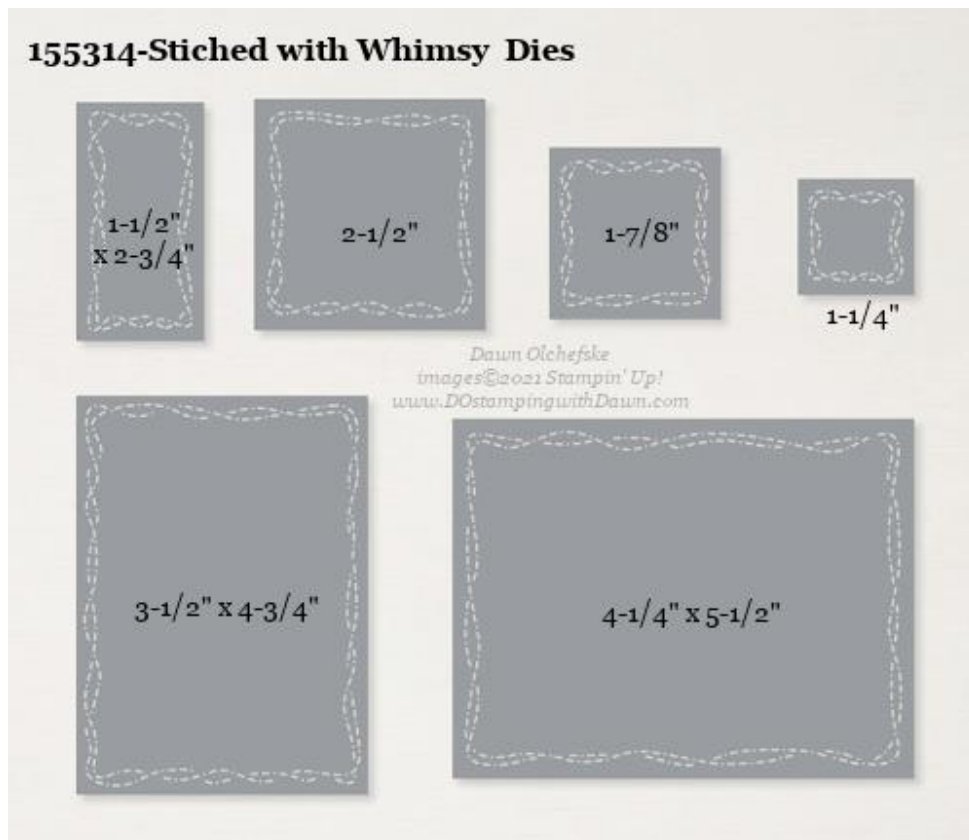

155314-Stitched with Whimsy Dies

- 155314 [Stitched with Whimsy Dies](#) (2021 Jan-Jun Mini Catalog)