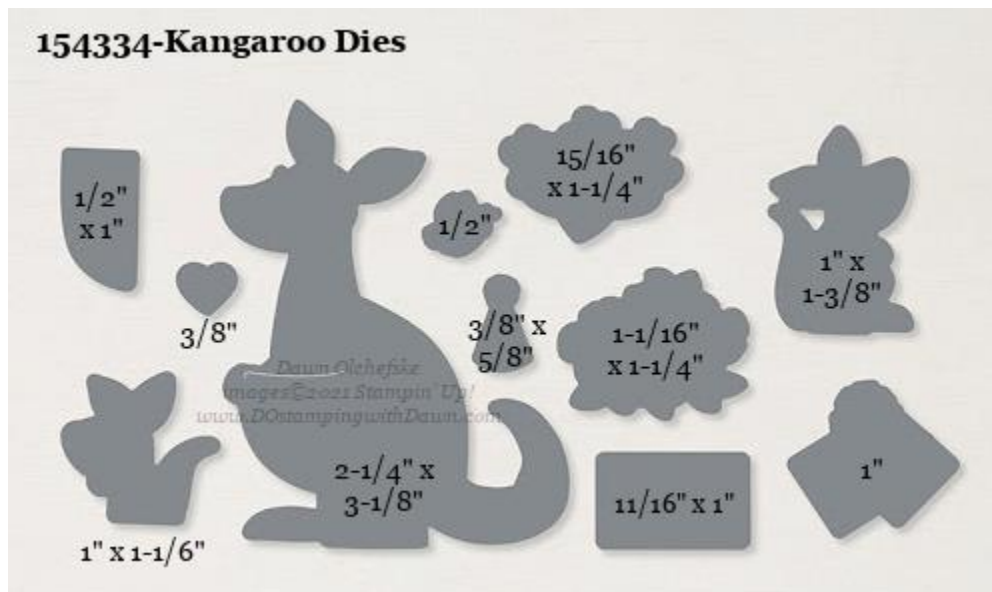

154334-Kangaroo Dies

- 154334 [Kangaroo Dies](#) (2021 Jan-Jun Mini Catalog)
  - 156269 [Kangaroo & Company Bundle](#) & Save 10% with Kangaroo & Company stamp set