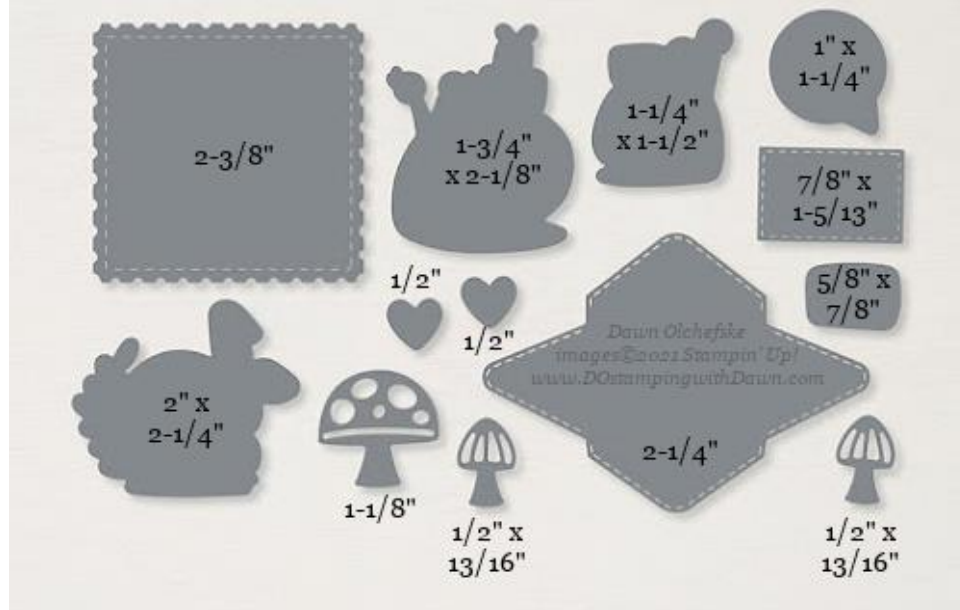

154312-Pierced Blooms Dies

- 154312 [Pierced Blooms Dies](#) (2021 Jan-Jun Mini Catalog)
 - 156208 [In Bloom Bundle](#) & Save 10% with In Bloom stamp set

154325-Pretty Birthday Dies

- 154325 [Pretty Birthday Dies](#) (2021 Jan-Jun Mini Catalog)
 - 156247 [Prettiest Birthday Bundle](#) & Save 10% with Prettiest Birthday stamp set

154330-Potted Succulents Dies

- 154330 [Potted Succulents Dies](#) (2021 Jan-Jun Mini Catalog)
 - 156264 [Simply Succulents Bundle](#) & Save 10% with Simply Succulents stamp set

- 156095 [Seaside Seashells Dies](#) (2021 Jan-Jun Mini Catalog)
 - 156205 [Friends Are Like Seashells Bundle](#) & Save 10% with Friends Are Like Seashells stamp set

- 154314 [Shark Dies](#) (2021 Jan-Jun Mini Catalog)
 - 156213 [Shark Frenzy Bundle](#) & Save 10% with Shark Frenzy stamp set

154327-Snail Dies

- 154327 [Snail Dies](#) (2021 Jan-Jun Mini Catalog)
 - 156255 [Snailed It Bundle](#) & Save 10% with Snailed It stamp set