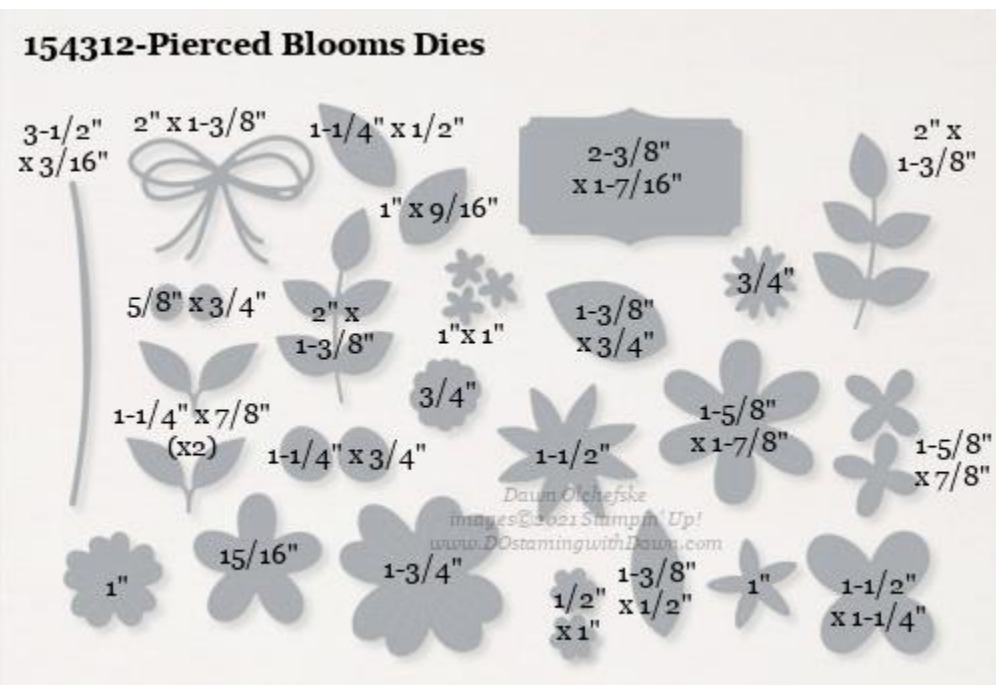

154312-Pierced Blooms Dies

- 154312 [Pierced Blooms Dies](#) (2021 Jan-Jun Mini Catalog)
  - 156208 [In Bloom Bundle](#) & Save 10% with In Bloom stamp set