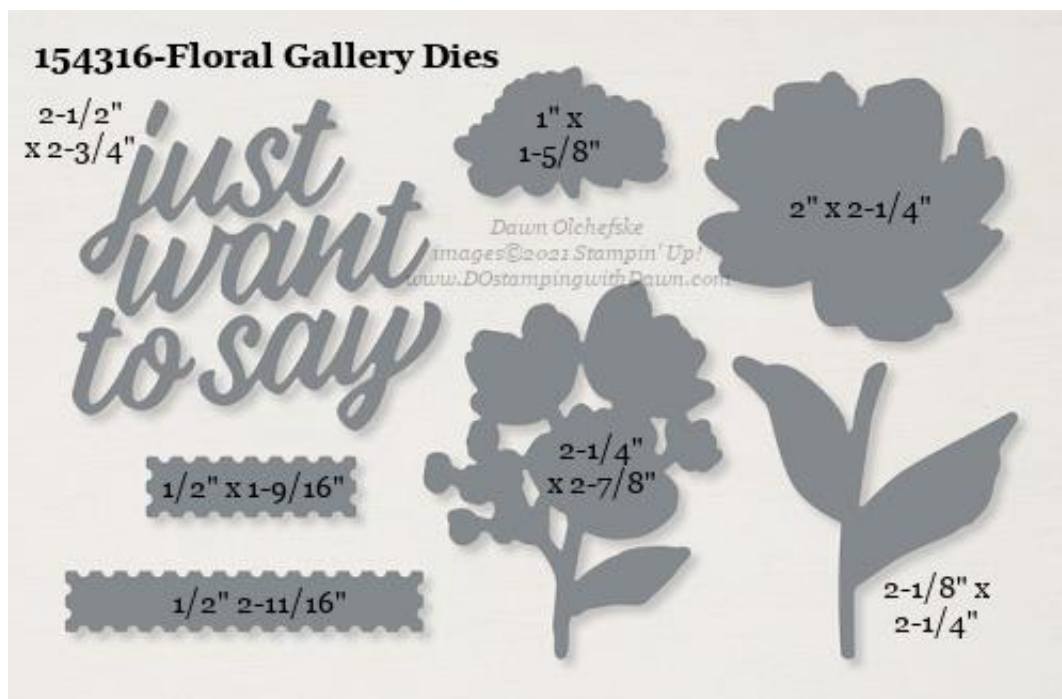

Stampin' Up! Dies Measurements Jan-June 2021 Mini Catalog

shared by Dawn Olchefske, Stampin' Up! Independent Demonstrator

- 154307 [Always Dies](#) (2021 Jan-Jun Mini Catalog)
 - 156200 [Forever & Always Bundle](#) & Save 10% with Forever & Always stamp set

- 154320 [Beautiful Brushstrokes Dies](#) (2021 Jan-Jun Mini Catalog)
 - 156231 [Brushed Blooms Bundle](#) & Save 10% with Brushed Blooms stamp set

- 154319 [Curvy Dies](#) (2021 Jan-Jun Mini Catalog)
 - 156228 [Quite Curvy Bundle](#) & Save 10% with Quite Curvy stamp set

- 154315 [Dandy Wishes Dies](#) (2021 Jan-Jun Mini Catalog)
 - 156220 [Garden Wishes Bundle](#) & Save 10% with Garden Wishes stamp set

- 154313 [Flamingo Dies](#) (2021 Jan-Jun Mini Catalog)
 - 156212 [Friendly Flamingo Bundle](#) & Save 10% with Friendly Flamingo stamp set