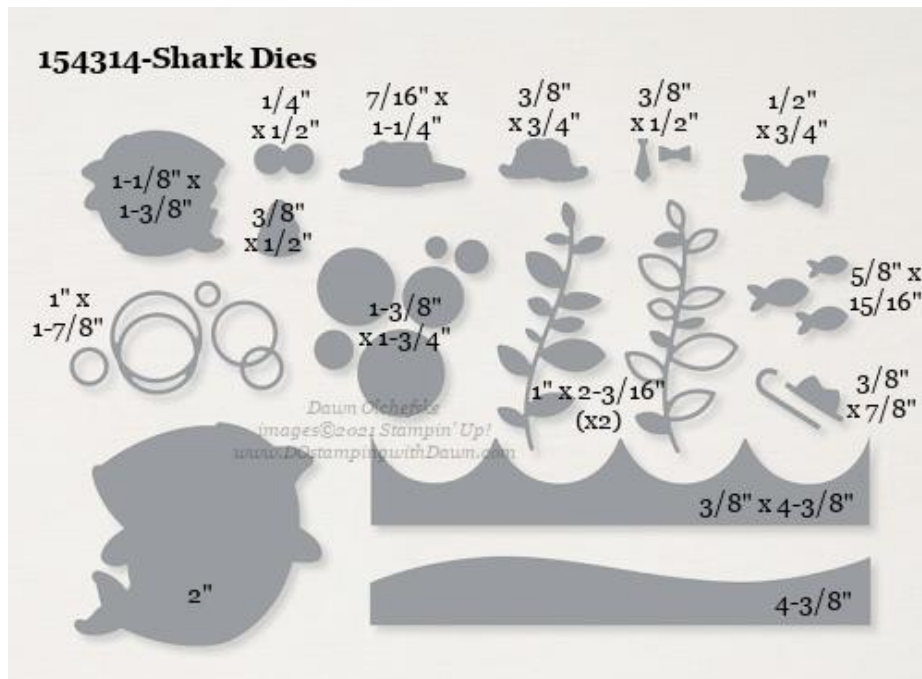

- 154323 [Open Range Dies](#) (2021 Jan-Jun Mini Catalog)
 - 156243 [Ride the Range Bundle](#) & Save 10% with Ride the Range stamp set

154321-Perennial Petals Dies

- 154321 [Perennial Petals Dies](#) (2021 Jan-Jun Mini Catalog)
 - 156234 [Pretty Perennials Bundle](#) & Save 10% with Pretty Perennials stamp set

154312-Pierced Blooms Dies

- 154312 [Pierced Blooms Dies](#) (2021 Jan-Jun Mini Catalog)
 - 156208 [In Bloom Bundle](#) & Save 10% with In Bloom stamp set

154325-Pretty Birthday Dies

- 154325 [Pretty Birthday Dies](#) (2021 Jan-Jun Mini Catalog)
 - 156247 [Prettiest Birthday Bundle](#) & Save 10% with Prettiest Birthday stamp set

154330-Potted Succulents Dies

- 154330 [Potted Succulents Dies](#) (2021 Jan-Jun Mini Catalog)
 - 156264 [Simply Succulents Bundle](#) & Save 10% with Simply Succulents stamp set

- 156095 [Seaside Seashells Dies](#) (2021 Jan-Jun Mini Catalog)
 - 156205 [Friends Are Like Seashells Bundle](#) & Save 10% with Friends Are Like Seashells stamp set