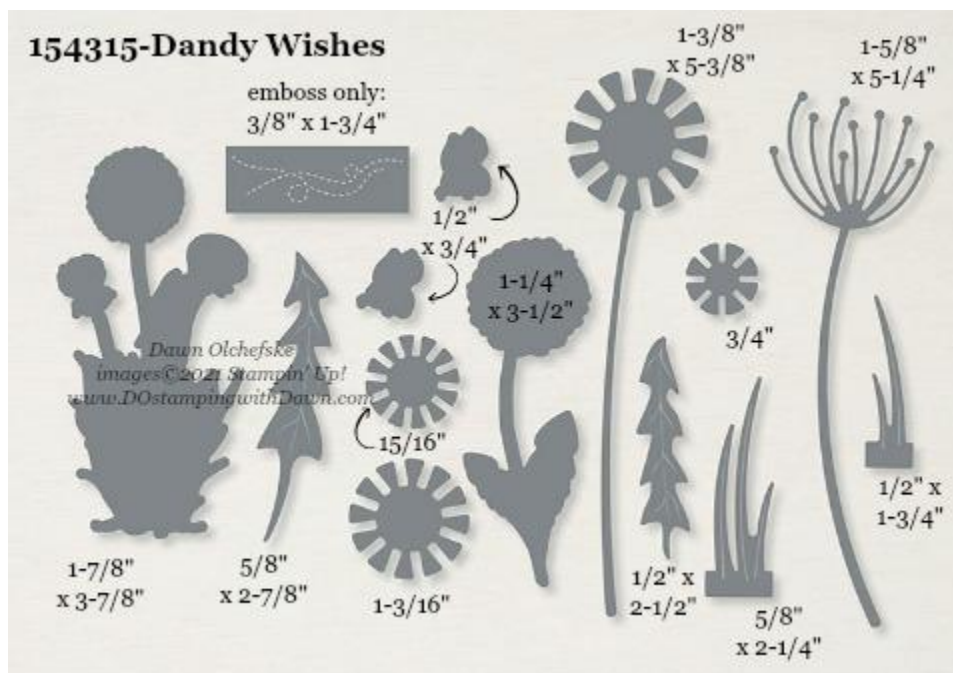

Stampin' Up! Dies Measurements Jan-June 2021 Mini Catalog

shared by Dawn Olchefske, Stampin' Up! Independent Demonstrator

- 154307 [Always Dies](#) (2021 Jan-Jun Mini Catalog)
 - 156200 [Forever & Always Bundle](#) & Save 10% with Forever & Always stamp set

- 154320 [Beautiful Brushstrokes Dies](#) (2021 Jan-Jun Mini Catalog)
 - 156231 [Brushed Blooms Bundle](#) & Save 10% with Brushed Blooms stamp set

- 154319 [Curvy Dies](#) (2021 Jan-Jun Mini Catalog)
 - 156228 [Quite Curvy Bundle](#) & Save 10% with Quite Curvy stamp set