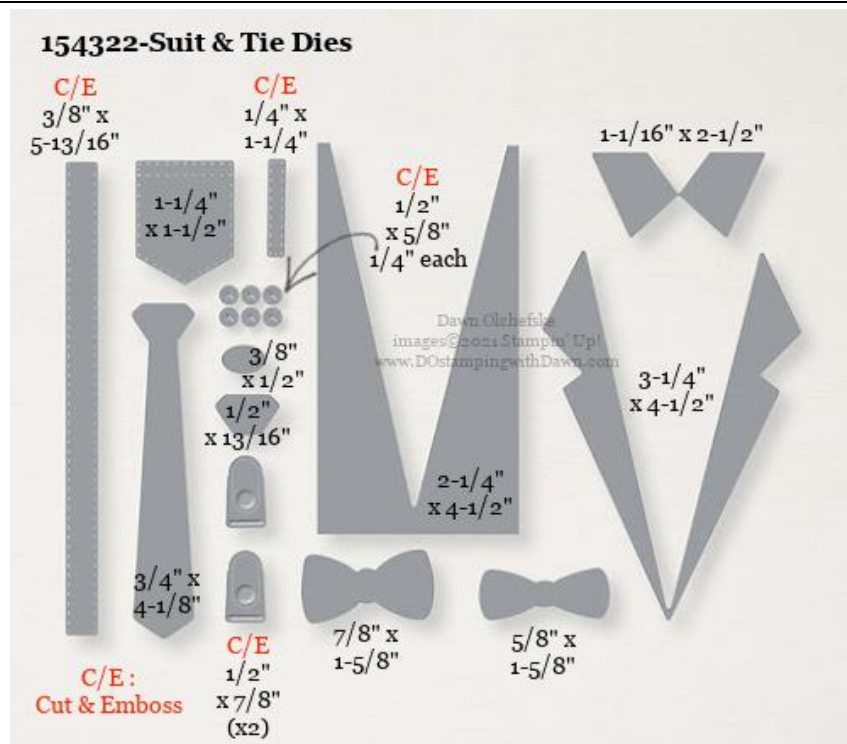

154312-Pierced Blooms Dies

- 154312 [Pierced Blooms Dies](#) (2021 Jan-Jun Mini Catalog)
 - 156208 [In Bloom Bundle](#) & Save 10% with In Bloom stamp set

154325-Pretty Birthday Dies

- 154325 [Pretty Birthday Dies](#) (2021 Jan-Jun Mini Catalog)
 - 156247 [Prettiest Birthday Bundle](#) & Save 10% with Prettiest Birthday stamp set

154330-Potted Succulents Dies

- 154330 [Potted Succulents Dies](#) (2021 Jan-Jun Mini Catalog)
 - 156264 [Simply Succulents Bundle](#) & Save 10% with Simply Succulents stamp set

- 156095 [Seaside Seashells Dies](#) (2021 Jan-Jun Mini Catalog)
 - 156205 [Friends Are Like Seashells Bundle](#) & Save 10% with Friends Are Like Seashells stamp set

- 154314 [Shark Dies](#) (2021 Jan-Jun Mini Catalog)
 - 156213 [Shark Frenzy Bundle](#) & Save 10% with Shark Frenzy stamp set

154327-Snail Dies

- 154327 [Snail Dies](#) (2021 Jan-Jun Mini Catalog)
 - 156255 [Snailed It Bundle](#) & Save 10% with Snailed It stamp set

155314-Stitched with Whimsy Dies

- 155314 [Stitched with Whimsy Dies](#) (2021 Jan-Jun Mini Catalog)

- 154322 [Suit & Tie Dies](#) (2021 Jan-Jun Mini Catalog)
 - 156240 [Handsomely Suited Bundle](#) & Save 10% with Handsomely Suited stamp set