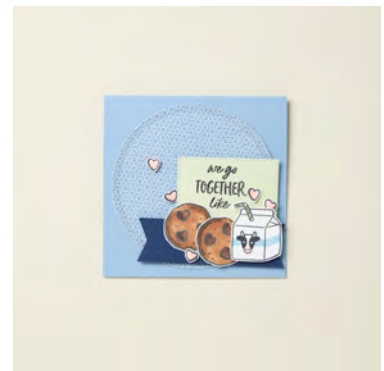

INSTRUCTIONS

After coloring and fussy cutting pink hearts apply fine tip glue to add a glossy top.

TECHNIQUES:

- Fussy cutting
- Heat Embossing
- Stampin' Blends Coloring