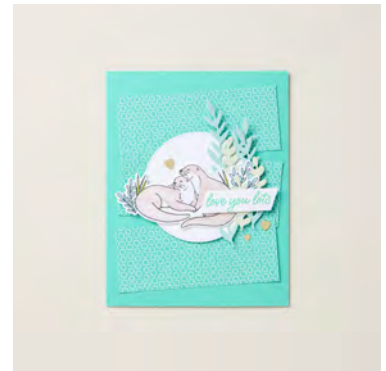

INSTRUCTIONS

TECHNIQUES:

- Watercolor Pencils Coloring