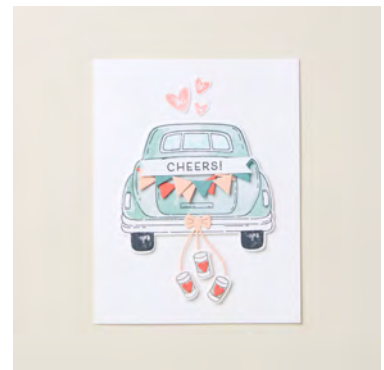

INSTRUCTIONS

TECHNIQUES:

- Stamping off