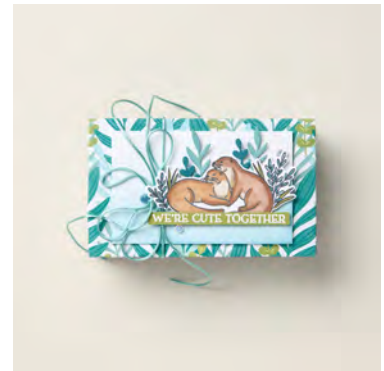

TECHNIQUES:

- Blending Brushes
- Heat Embossing
- Stampin' Blends Coloring