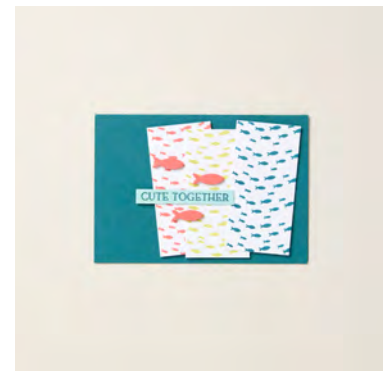

INSTRUCTIONS