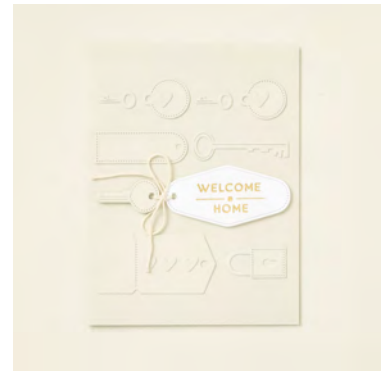

INSTRUCTIONS

TECHNIQUES:

- Heat Embossing