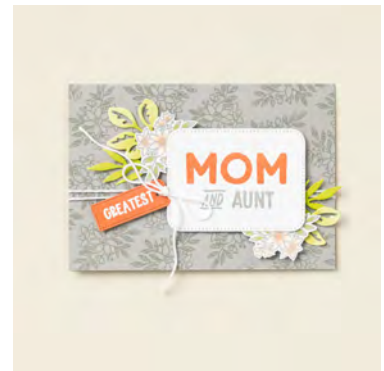

INSTRUCTIONS

Color leaf die cuts with granny blends.