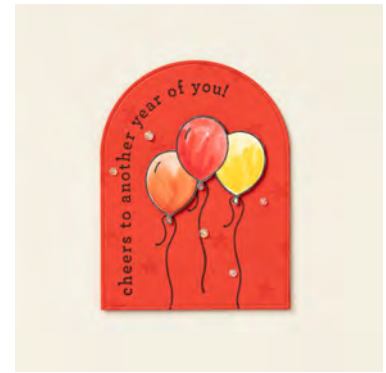

PAGE #: 1   **CRAFTER LEVEL:** Artfully Avid   **CARD BASE SIZE:** Standard A2

STAMPS

165428 - Arched Wishes Cling Stamp Set (English)

PAPER

119793 - Poppy Parade 8-1/2" X 11" Cardstock, 159276 - Basic White 8-1/2" X 11" Cardstock

INK

101406 - Jet Black Stäzon Pad, 102283 - Versamark Pad, 132708 - Tuxedo Black Memento Ink Pad, 154881 - Calypso Coral Stampin' Blends Combo Pack, 154883 - Daffodil Delight Stampin' Blends Combo Pack, 154958 - Poppy Parade Stampin' Blends Combo Pack

TOOLS

104430 - Stampin' Dimensionals, 152813 - Stampin' Seal

EMBELLISHMENTS

162842 - Iridescent Foil Gems

INSTRUCTIONS

To make shaped card, die cut two arches, largest size. Cut card stock 8" x 3 1/2", same color and scored at 4". Glue to arches.

TECHNIQUES:

- Stampin' Blends Coloring

PAGE #: 1   **CRAFTER LEVEL:** App Avid   **CARD BASE SIZE:** Narrow Notecard

STAMPS

165425 - It's Okay Cling Stamp Set (English)

PAPER

141416 - Flirty Flamingo 8-1/2" X 11" Cardstock, 146985 - Petal Pink 8-1/2" X 11" Cardstock, 159276 - Basic White 8-1/2" X 11" Cardstock

INK

102283 - Versamark Pad, 147090 - Old Olive Classic Stampin' Pad, 147108 - Petal Pink Classic Stampin' Pad

TOOLS

104430 - Stampin' Dimensionals, 110755 - Multipurpose Liquid Glue, 152813 - Stampin' Seal

EMBELLISHMENTS

165539 - Starburst Sequins, 165678 - Metallics Wow! Embossing Powder