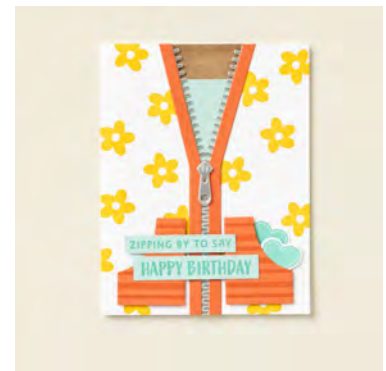

TECHNIQUES:

- Stampin' Blends Coloring