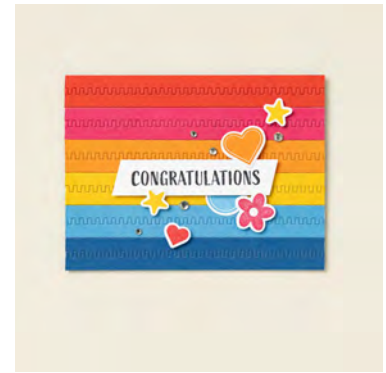

**INK**

101406 - Jet Black Stāzon Pad, 147050 - Poppy Parade Classic Stampin' Pad, 147051 - Melon Mambo Classic Stampin' Pad, 147086 - Pumpkin Pie Classic Stampin' Pad, 147087 - Crushed Curry Classic Stampin' Pad, 161663 - Azure Afternoon Classic Stampin' Pad

**TOOLS**

104430 - Stampin' Dimensionals, 152813 - Stampin' Seal

**EMBELLISHMENTS**

144220 - Rhinestone Basic Jewels

**BUNDLES**

165402 - All Zipped Up Bundle (English)

**INSTRUCTIONS**

**TECHNIQUES:**