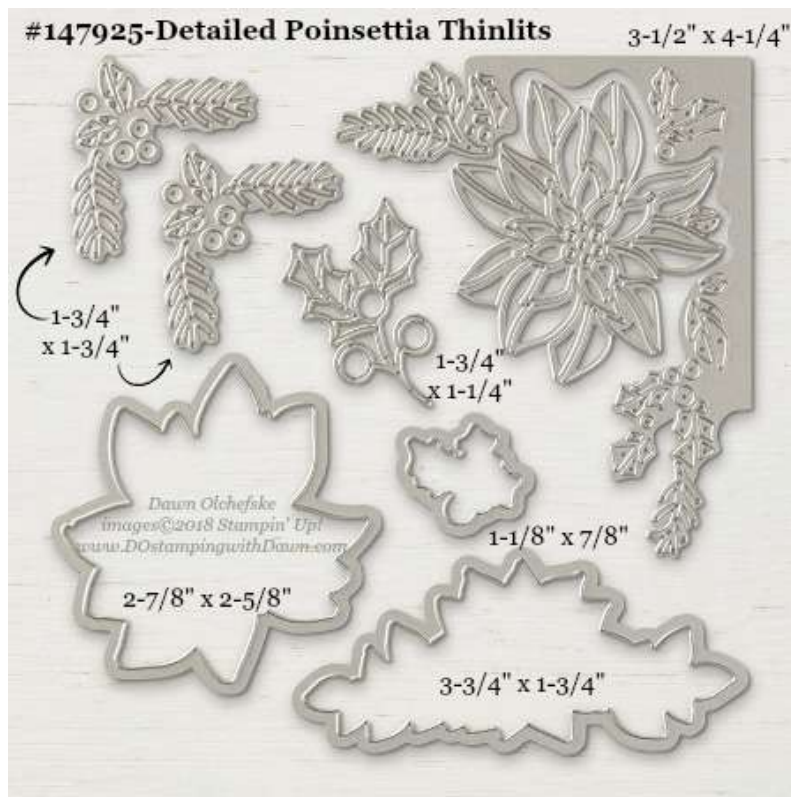

- 147914 [Cauldron Framelit Dies](#) (2018 Holiday Catalog)
- Bundle & Save 10% with Cauldron Bubble Stamp Set [149930\(w\)](#) or [149931\(c\)](#)

- 147926 [Christmas Tags Thinlits Dies](#) (2018 Holiday Catalog)
- 149986 [Bundle & Save 10% with Tags & Tidings Stamp Set](#)

#147924-Detailed Baubles Thinlits

- 147924 [Detailed Baubles Thinlits Dies](#) (2018 Holiday Catalog)
- 149986 [Bundle & Save 10% with Beautiful Baubles Stamp Set](#)

#147915-Detailed Deer Thinlits

- 147915 [Detailed Deer Thinlits Dies](#) (2018 Holiday Catalog)
- Bundle & Save 10% with Dashing Deer Stamp Set [149934\(w\)](#) or [149935\(c\)](#)

- 147921 [Detailed Leaves Thinlits Dies](#) (2018 Holiday Catalog)
- 149938 [Bundle & Save 10% with Falling for Leaves Stamp Set](#)

- 147925 [Detailed Poinsettia Thinlits Dies](#) (2018 Holiday Catalog)
- Bundle & Save 10% with Peaceful Poinsettia Stamp Set [149964\(w\)](#) or [149962\(c\)](#)