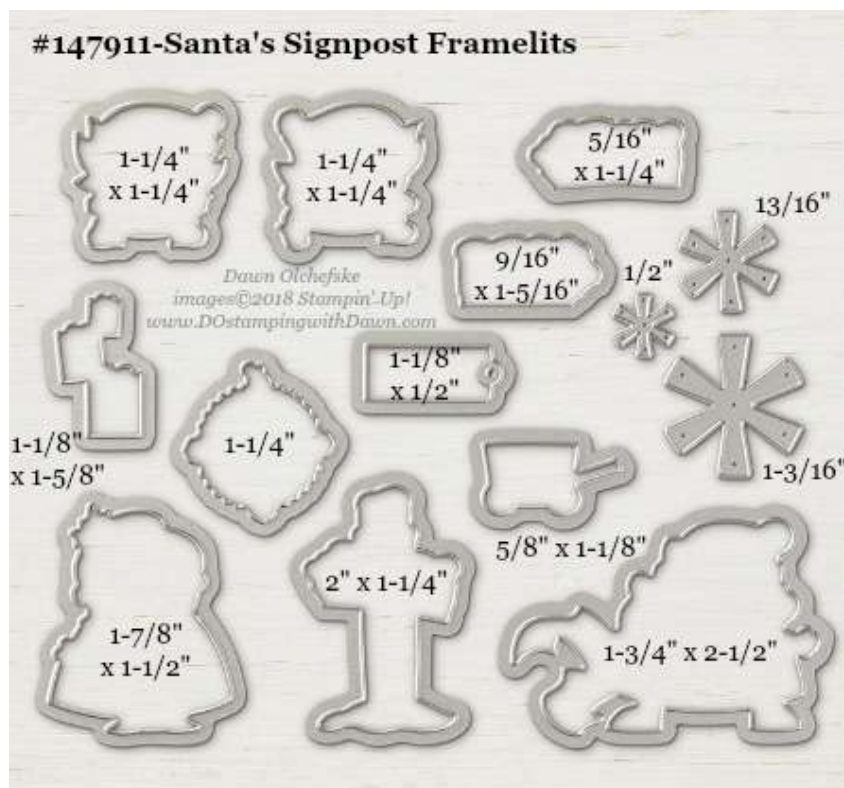

- 147911 [Santa's Signpost Framelits Dies](#) (2018 Holiday Catalog)
- 149967 [Bundle & Save 10% with Signs of Santa Stamp Set](#)