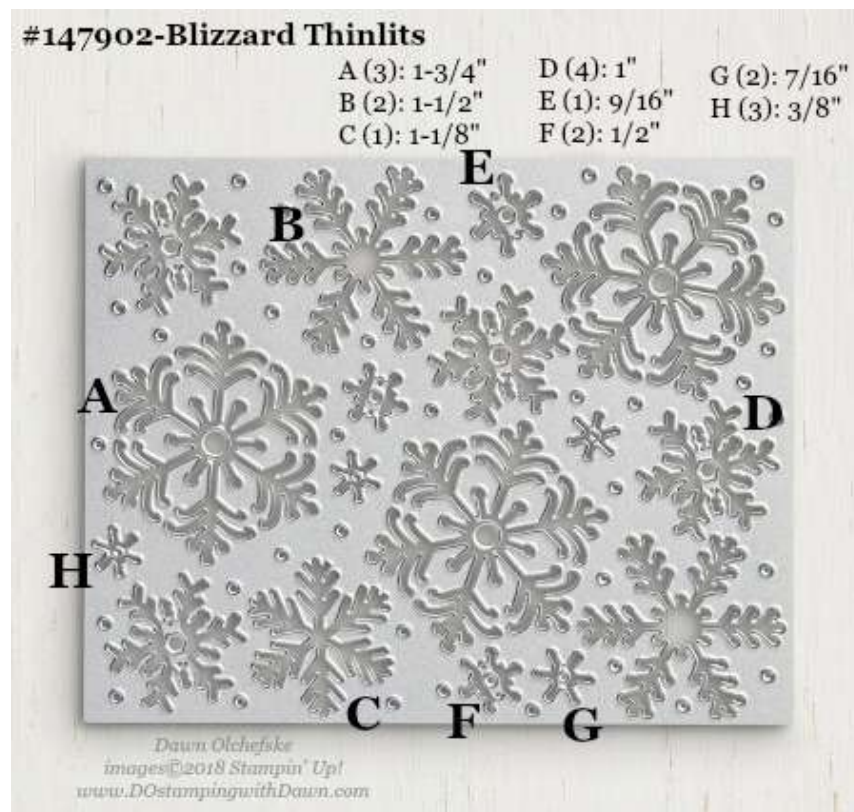

Stampin' Up! Framelits Sizes - 2018 Holiday Catalog

shared by Dawn Olchefske, Stampin' Up! Independent Demonstrator

- 147917 [All the Presents Thinlits Dies](#) (2018 Holiday Catalog)
- 149926 [Bundle & Save 10% with Bring on the Presents Stamp Set](#)

- 147916 [Alpine Sports Thinlits Dies](#) (2018 Holiday Catalog)
- 149919 [Bundle & Save 10% with Alpine Adventure Stamp Set](#)

- 147902 [Blizzard Thinlits Dies](#) (2018 Holiday Catalog)
- Bundle & Save 10% with Beautiful Blizzard Stamp Set [149922](#)(w) or [149921](#)(c)