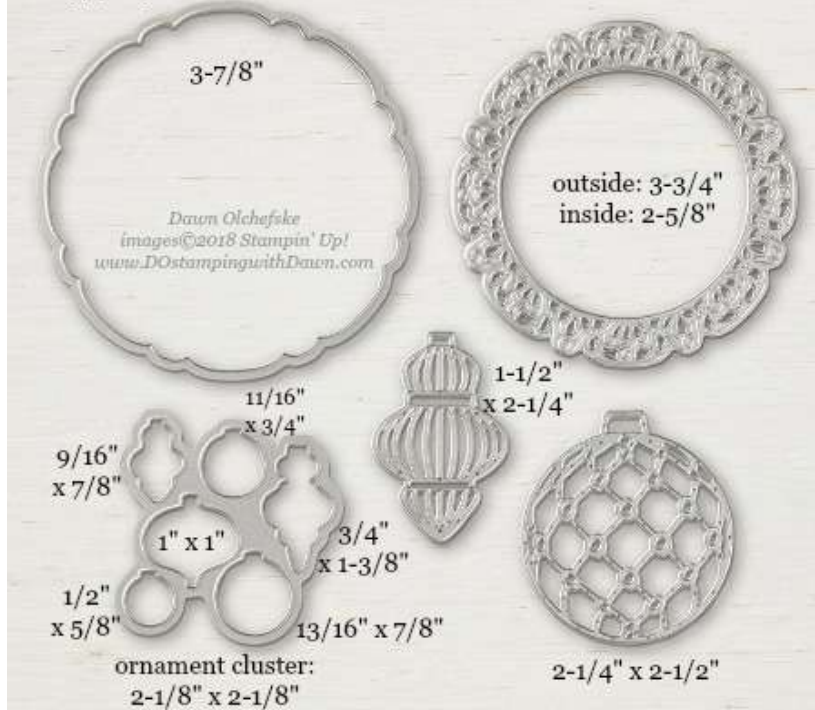

#147924-Detailed Baubles Thinlits

- 147924 [Detailed Baubles Thinlits Dies](#) (2018 Holiday Catalog)
- 149986 [Bundle & Save 10% with Beautiful Baubles Stamp Set](#)