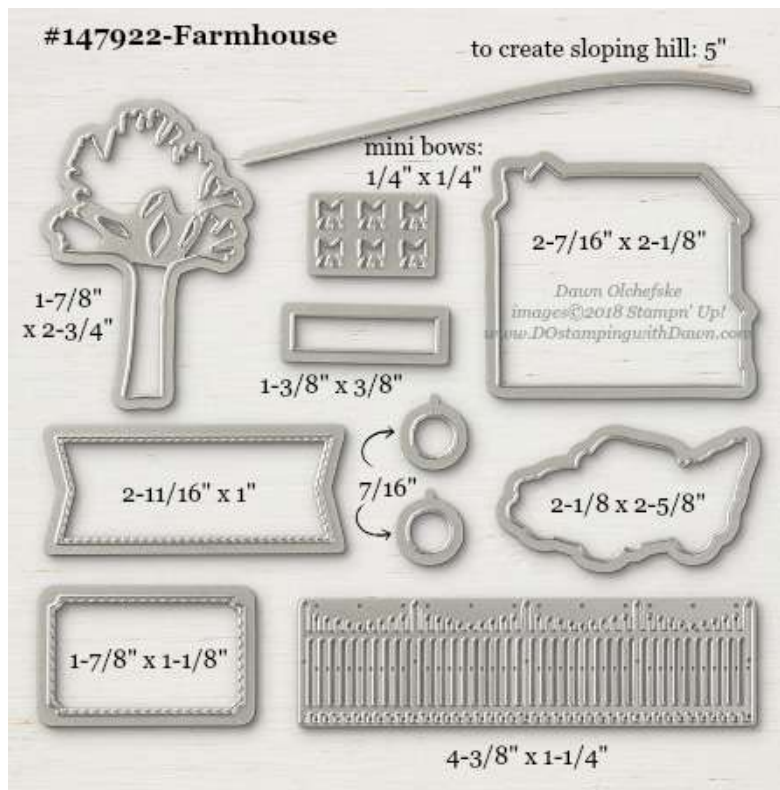

- 147916 [Alpine Sports Thinlits Dies](#) (2018 Holiday Catalog)
- 149919 [Bundle & Save 10% with Alpine Adventure Stamp Set](#)

- 147902 [Blizzard Thinlits Dies](#) (2018 Holiday Catalog)
- Bundle & Save 10% with Beautiful Blizzard Stamp Set [149922](#)(w) or [149921](#)(c)

- 147914 [Cauldron Framelit Dies](#) (2018 Holiday Catalog)
- Bundle & Save 10% with Cauldron Bubble Stamp Set [149930\(w\)](#) or [149931\(c\)](#)

- 147926 [Christmas Tags Thinlits Dies](#) (2018 Holiday Catalog)
- 149986 [Bundle & Save 10% with Tags & Tidings Stamp Set](#)

#147924-Detailed Baubles Thinlits

- 147924 [Detailed Baubles Thinlits Dies](#) (2018 Holiday Catalog)
- 149986 [Bundle & Save 10% with Beautiful Baubles Stamp Set](#)

#147915-Detailed Deer Thinlits

- 147915 [Detailed Deer Thinlits Dies](#) (2018 Holiday Catalog)
- Bundle & Save 10% with Dashing Deer Stamp Set [149934\(w\)](#) or [149935\(c\)](#)

- 147921 [Detailed Leaves Thinlits Dies](#) (2018 Holiday Catalog)
- 149938 [Bundle & Save 10% with Falling for Leaves Stamp Set](#)

- 147925 [Detailed Poinsettia Thinlits Dies](#) (2018 Holiday Catalog)
- Bundle & Save 10% with Peaceful Poinsettia Stamp Set [149964\(w\)](#) or [149962\(c\)](#)