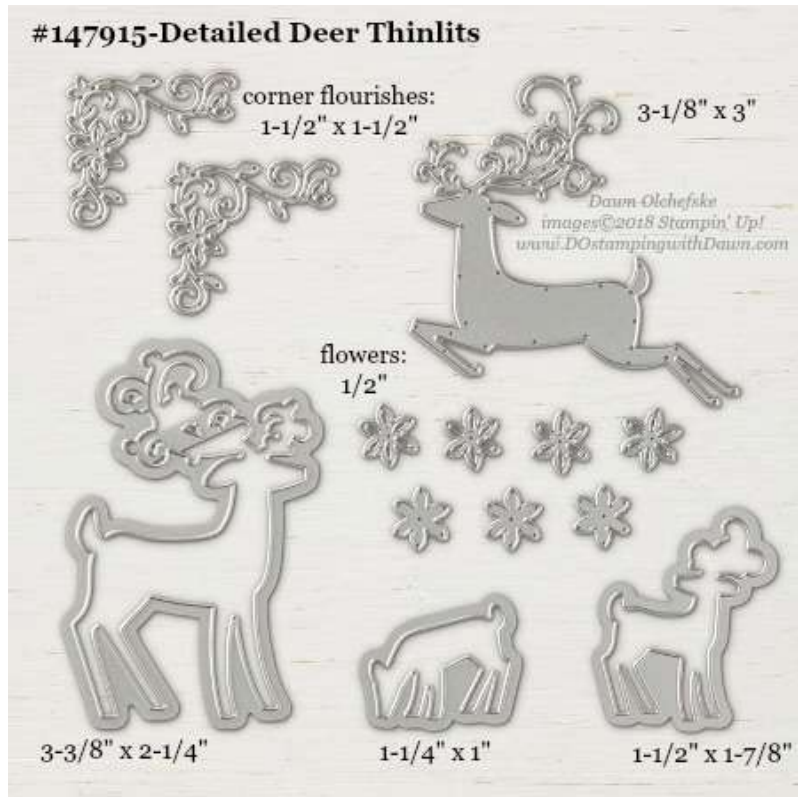

- 147916 [Alpine Sports Thinlits Dies](#) (2018 Holiday Catalog)
- 149919 [Bundle & Save 10% with Alpine Adventure Stamp Set](#)

- 147902 [Blizzard Thinlits Dies](#) (2018 Holiday Catalog)
- Bundle & Save 10% with Beautiful Blizzard Stamp Set [149922](#)(w) or [149921](#)(c)

- 147914 [Cauldron Framelit Dies](#) (2018 Holiday Catalog)
- Bundle & Save 10% with Cauldron Bubble Stamp Set [149930\(w\)](#) or [149931\(c\)](#)

- 147926 [Christmas Tags Thinlits Dies](#) (2018 Holiday Catalog)
- 149986 [Bundle & Save 10% with Tags & Tidings Stamp Set](#)

#147924-Detailed Baubles Thinlits

- 147924 [Detailed Baubles Thinlits Dies](#) (2018 Holiday Catalog)
- 149986 [Bundle & Save 10% with Beautiful Baubles Stamp Set](#)

#147915-Detailed Deer Thinlits

- 147915 [Detailed Deer Thinlits Dies](#) (2018 Holiday Catalog)
- Bundle & Save 10% with Dashing Deer Stamp Set [149934\(w\)](#) or [149935\(c\)](#)