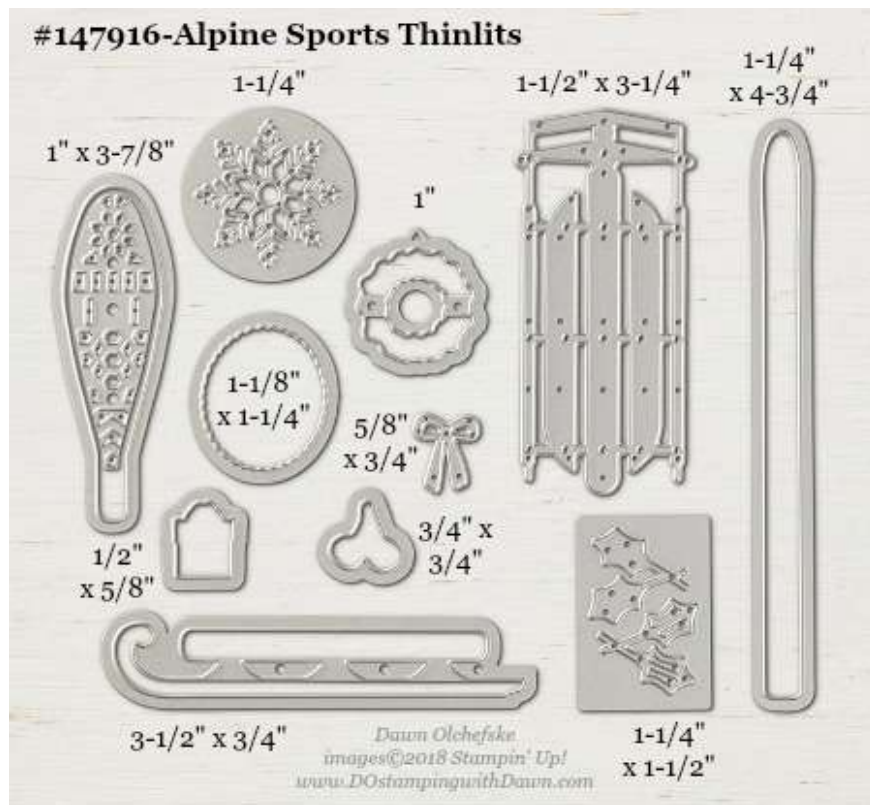

Stampin' Up! Framelits Sizes - 2018 Holiday Catalog

shared by Dawn Olchefske, Stampin' Up! Independent Demonstrator

- 147917 [All the Presents Thinlits Dies](#) (2018 Holiday Catalog)
- 149926 [Bundle & Save 10% with Bring on the Presents Stamp Set](#)

- 147916 [Alpine Sports Thinlits Dies](#) (2018 Holiday Catalog)
- 149919 [Bundle & Save 10% with Alpine Adventure Stamp Set](#)

- 147902 [Blizzard Thinlits Dies](#) (2018 Holiday Catalog)
- Bundle & Save 10% with Beautiful Blizzard Stamp Set [149922](#)(w) or [149921](#)(c)