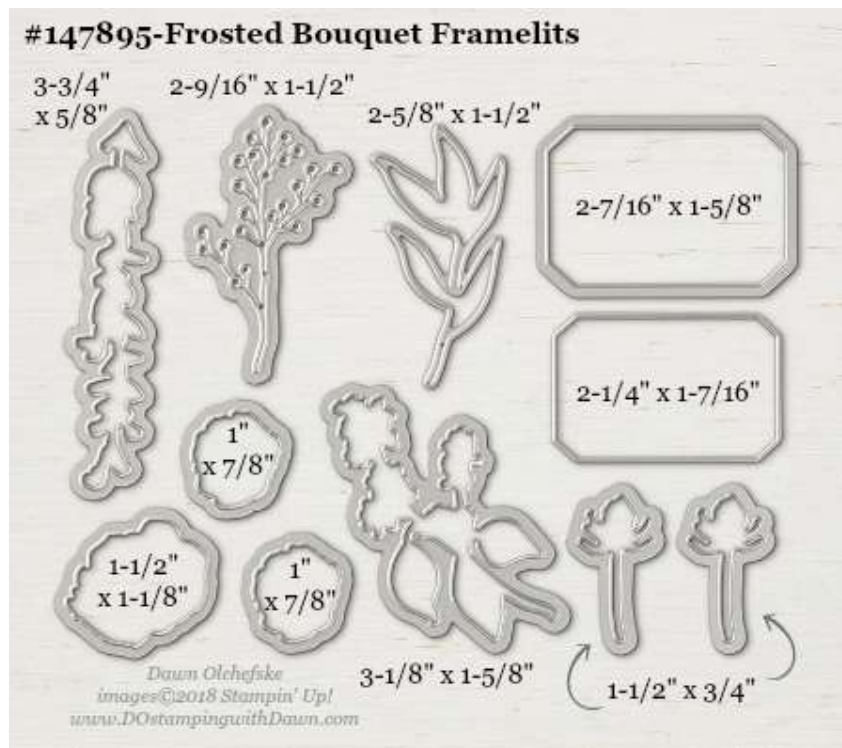

- 147895 [Frosted Bouquet Framelits Dies](#) (2018 Holiday Catalog)
- Bundle & Save 10% with First Frost stamp set [149942(w)](#) or [149943(c)](#)