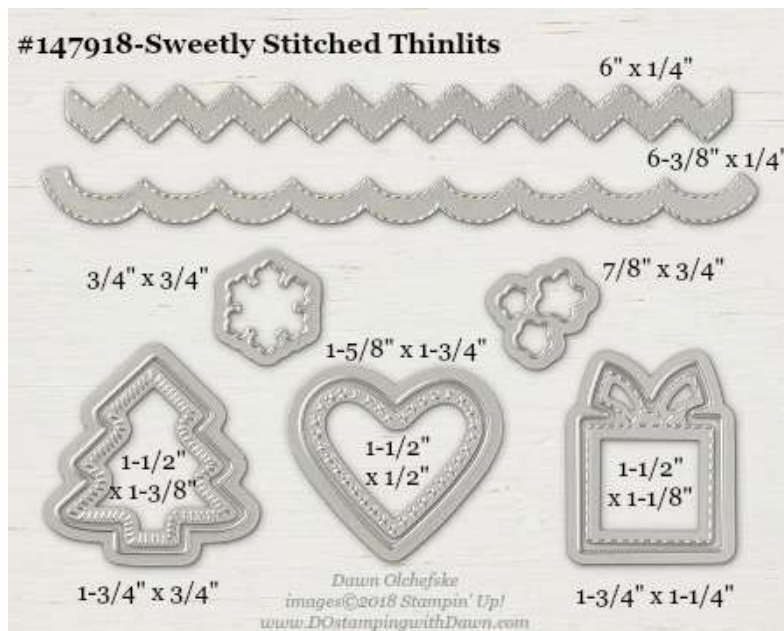

- 147922 [Farmhouse Framelits Dies](#) (2018 Holiday Catalog)
- 149941 [Bundle & Save 10% with Farmhouse Christmas Stamp Set](#)

- 147895 [Frosted Bouquet Framelits Dies](#) (2018 Holiday Catalog)
- Bundle & Save 10% with First Frost stamp set [149942\(w\)](#) or [149943\(c\)](#)

- 147919 [In the Woods Framelits Dies](#) (2018 Holiday Catalog)
- Bundle & Save 10% with Winter Woods stamp set [149991\(w\)](#) or [149992\(c\)](#)

- 147912 [Merry Christmas Thinlits Dies](#) (2018 Holiday Catalog)
- 149952 [Bundle & Save 10% with Merry Christmas To All Stamp Set](#)

- 147920 [Night Owl Thinlits Dies](#) (2018 Holiday Catalog)
- Bundle & Save 10% with Still Night Stamp Set [149977\(w\)](#) or [149978\(c\)](#)

- 147911 [Santa's Signpost Framelits Dies](#) (2018 Holiday Catalog)
- 149967 [Bundle & Save 10% with Signs of Santa Stamp Set](#)