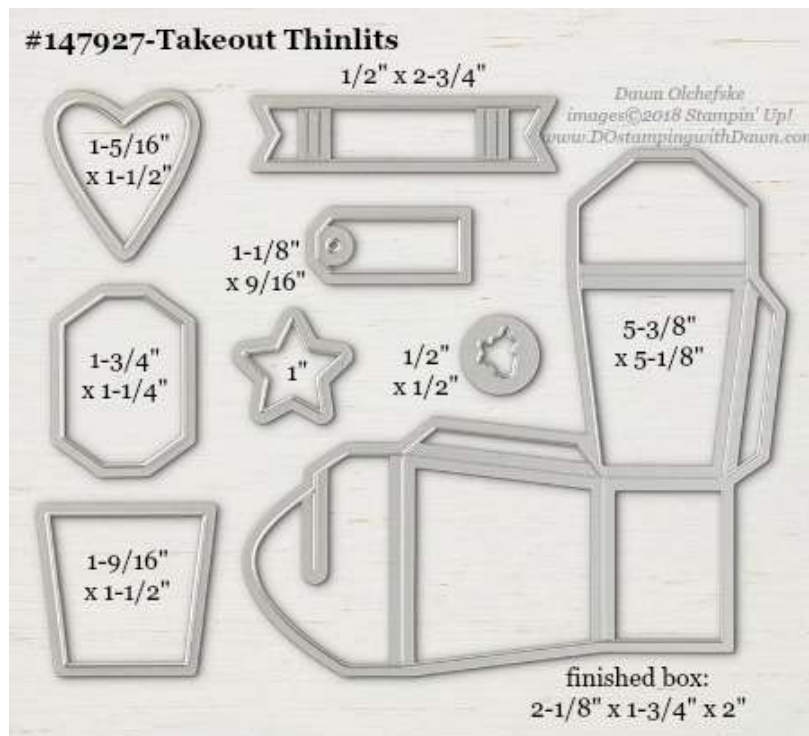

- 147922 [Farmhouse Framelits Dies](#) (2018 Holiday Catalog)
- 149941 [Bundle & Save 10% with Farmhouse Christmas Stamp Set](#)

- 147895 [Frosted Bouquet Framelits Dies](#) (2018 Holiday Catalog)
- Bundle & Save 10% with First Frost stamp set [149942\(w\)](#) or [149943\(c\)](#)

- 147919 [In the Woods Framelits Dies](#) (2018 Holiday Catalog)
- Bundle & Save 10% with Winter Woods stamp set [149991\(w\)](#) or [149992\(c\)](#)

- 147912 [Merry Christmas Thinlits Dies](#) (2018 Holiday Catalog)
- 149952 [Bundle & Save 10% with Merry Christmas To All Stamp Set](#)

- 147920 [Night Owl Thinlits Dies](#) (2018 Holiday Catalog)
- Bundle & Save 10% with Still Night Stamp Set [149977\(w\)](#) or [149978\(c\)](#)

- 147911 [Santa's Signpost Framelits Dies](#) (2018 Holiday Catalog)
- 149967 [Bundle & Save 10% with Signs of Santa Stamp Set](#)

- 147918 [Sweetly Stitched Framelits Dies](#) (2018 Holiday Catalog)
- 149955 [Bundle & Save 10% with Nothing Sweeter Stamp Set](#)

- 147927 [Takeout Thinlits Dies](#) (2018 Holiday Catalog)
- Bundle & Save 10% with Takeout Treats Stamp Set [149989](#)(w) or [149990](#)(c)