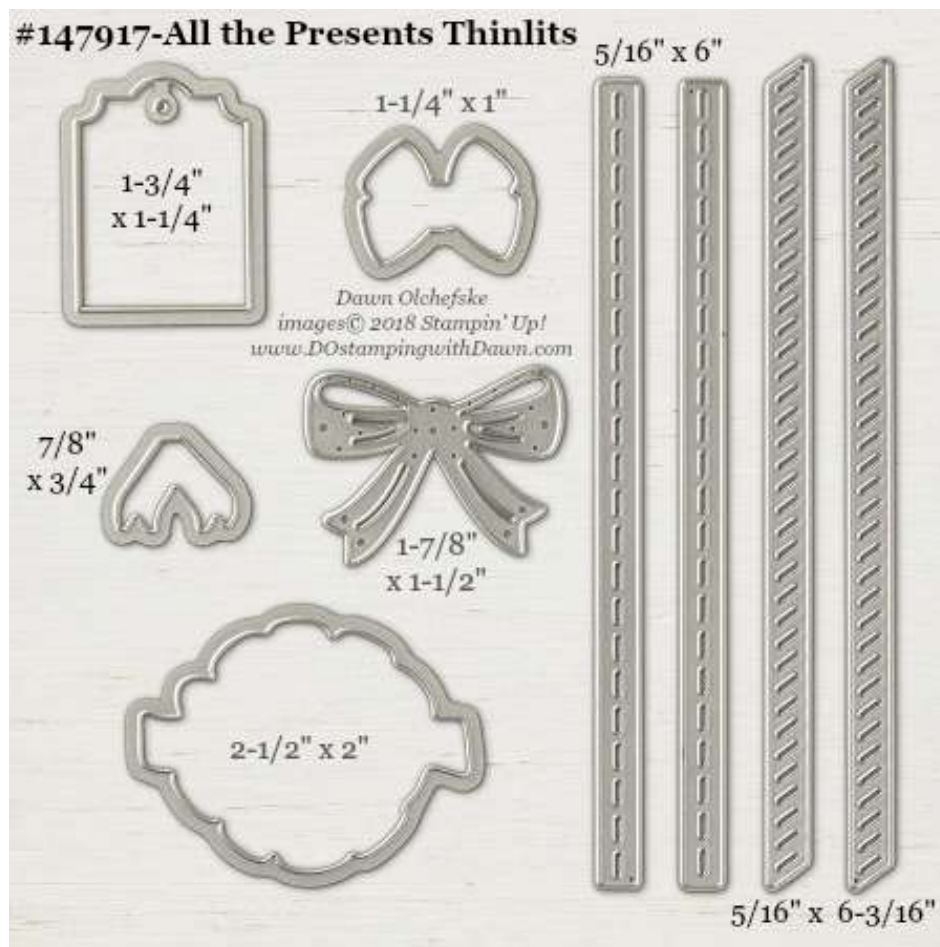

Stampin' Up! Framelits Sizes - 2018 Holiday Catalog

shared by Dawn Olchefske, Stampin' Up! Independent Demonstrator

- 147917 [All the Presents Thinlits Dies](#) (2018 Holiday Catalog)
- 149926 [Bundle & Save 10% with Bring on the Presents Stamp Set](#)

- 147916 [Alpine Sports Thinlits Dies](#) (2018 Holiday Catalog)
- 149919 [Bundle & Save 10% with Alpine Adventure Stamp Set](#)

- 147902 [Blizzard Thinlits Dies](#) (2018 Holiday Catalog)
- Bundle & Save 10% with Beautiful Blizzard Stamp Set [149922](#)(w) or [149921](#)(c)

- 147914 [Cauldron Framelit Dies](#) (2018 Holiday Catalog)
- Bundle & Save 10% with Cauldron Bubble Stamp Set [149930\(w\)](#) or [149931\(c\)](#)

- 147926 [Christmas Tags Thinlits Dies](#) (2018 Holiday Catalog)
- 149986 [Bundle & Save 10% with Tags & Tidings Stamp Set](#)