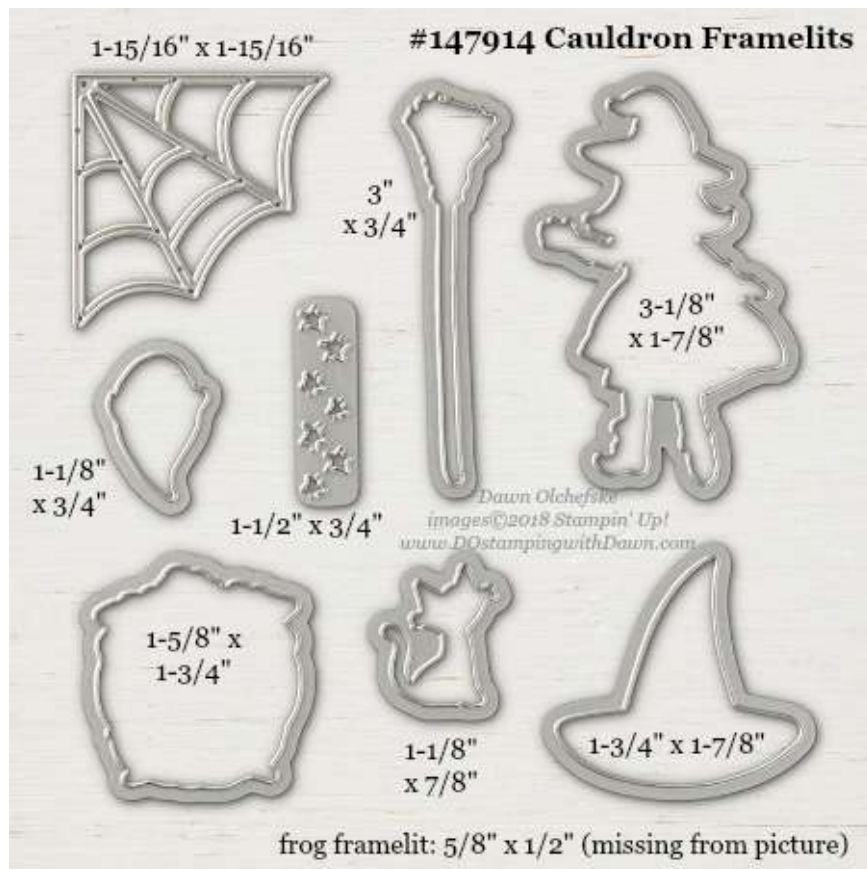

Stampin' Up! Framelits Sizes - 2018 Holiday Catalog

shared by Dawn Olchefske, Stampin' Up! Independent Demonstrator

- 147917 [All the Presents Thinlits Dies](#) (2018 Holiday Catalog)
- 149926 [Bundle & Save 10% with Bring on the Presents Stamp Set](#)

- 147916 [Alpine Sports Thinlits Dies](#) (2018 Holiday Catalog)
- 149919 [Bundle & Save 10% with Alpine Adventure Stamp Set](#)

- 147902 [Blizzard Thinlits Dies](#) (2018 Holiday Catalog)
- Bundle & Save 10% with Beautiful Blizzard Stamp Set [149922](#)(w) or [149921](#)(c)

- 147914 [Cauldron Framelit Dies](#) (2018 Holiday Catalog)
- Bundle & Save 10% with Cauldron Bubble Stamp Set [149930\(w\)](#) or [149931\(c\)](#)

- 147926 [Christmas Tags Thinlits Dies](#) (2018 Holiday Catalog)
- 149986 [Bundle & Save 10% with Tags & Tidings Stamp Set](#)

#147924-Detailed Baubles Thinlits

- 147924 [Detailed Baubles Thinlits Dies](#) (2018 Holiday Catalog)
- 149986 [Bundle & Save 10% with Beautiful Baubles Stamp Set](#)

#147915-Detailed Deer Thinlits

- 147915 [Detailed Deer Thinlits Dies](#) (2018 Holiday Catalog)
- Bundle & Save 10% with Dashing Deer Stamp Set [149934\(w\)](#) or [149935\(c\)](#)