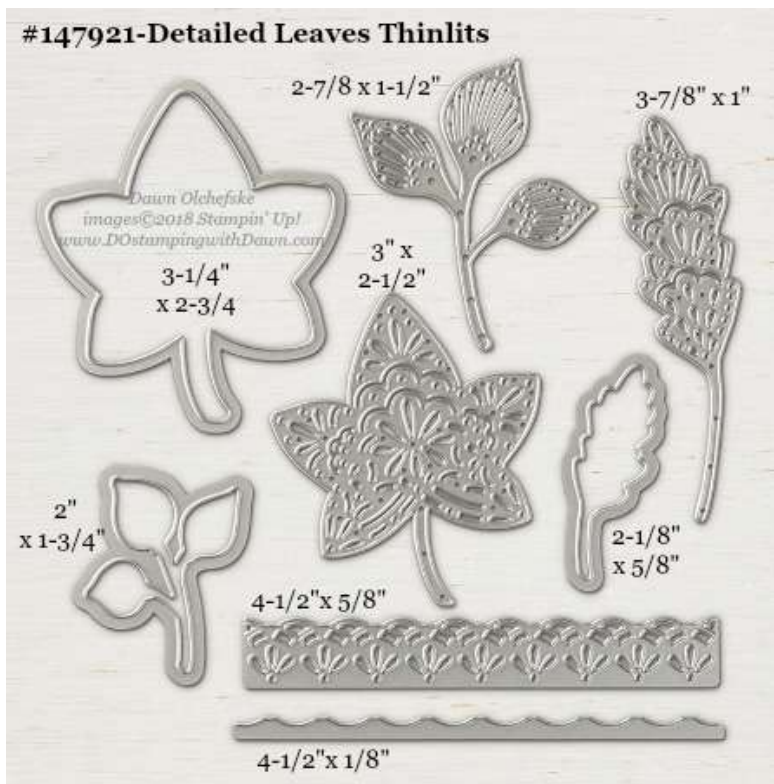

- 147914 [Cauldron Framelit Dies](#) (2018 Holiday Catalog)
- Bundle & Save 10% with Cauldron Bubble Stamp Set [149930\(w\)](#) or [149931\(c\)](#)

- 147926 [Christmas Tags Thinlits Dies](#) (2018 Holiday Catalog)
- 149986 [Bundle & Save 10% with Tags & Tidings Stamp Set](#)

#147924-Detailed Baubles Thinlits

- 147924 [Detailed Baubles Thinlits Dies](#) (2018 Holiday Catalog)
- 149986 [Bundle & Save 10% with Beautiful Baubles Stamp Set](#)

#147915-Detailed Deer Thinlits

- 147915 [Detailed Deer Thinlits Dies](#) (2018 Holiday Catalog)
- Bundle & Save 10% with Dashing Deer Stamp Set [149934\(w\)](#) or [149935\(c\)](#)

- 147921 [Detailed Leaves Thinlits Dies](#) (2018 Holiday Catalog)
- 149938 [Bundle & Save 10% with Falling for Leaves Stamp Set](#)

- 147925 [Detailed Poinsettia Thinlits Dies](#) (2018 Holiday Catalog)
- Bundle & Save 10% with Peaceful Poinsettia Stamp Set [149964\(w\)](#) or [149962\(c\)](#)