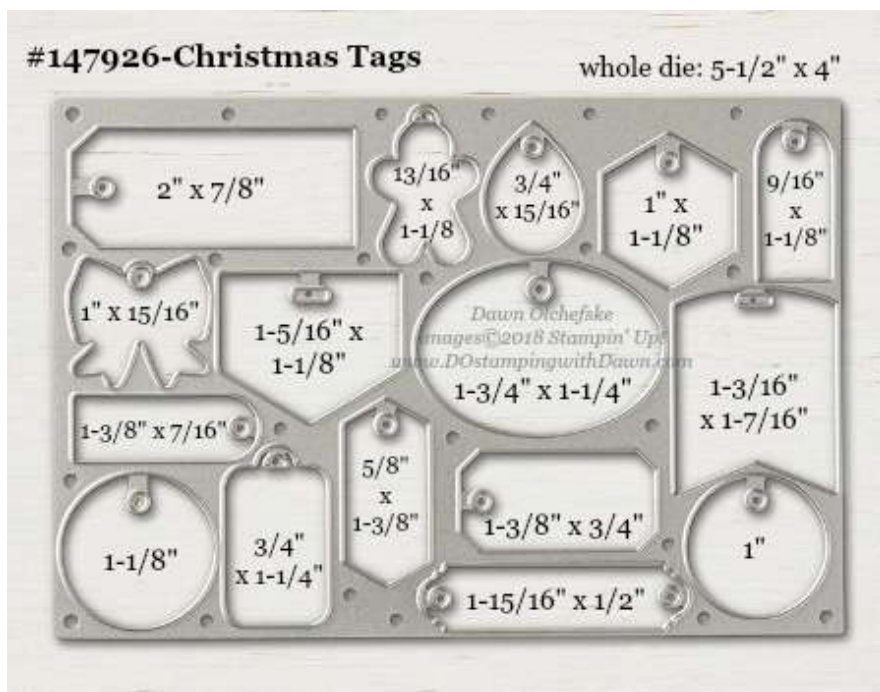

Stampin' Up! Framelits Sizes - 2018 Holiday Catalog

shared by Dawn Olchefske, Stampin' Up! Independent Demonstrator

- 147917 [All the Presents Thinlits Dies](#) (2018 Holiday Catalog)
- 149926 [Bundle & Save 10% with Bring on the Presents Stamp Set](#)

- 147916 [Alpine Sports Thinlits Dies](#) (2018 Holiday Catalog)
- 149919 [Bundle & Save 10% with Alpine Adventure Stamp Set](#)

- 147902 [Blizzard Thinlits Dies](#) (2018 Holiday Catalog)
- Bundle & Save 10% with Beautiful Blizzard Stamp Set [149922](#)(w) or [149921](#)(c)

- 147914 [Cauldron Framelit Dies](#) (2018 Holiday Catalog)
- Bundle & Save 10% with Cauldron Bubble Stamp Set [149930\(w\)](#) or [149931\(c\)](#)

- 147926 [Christmas Tags Thinlits Dies](#) (2018 Holiday Catalog)
- 149986 [Bundle & Save 10% with Tags & Tidings Stamp Set](#)

- 147918 [Sweetly Stitched Framelits Dies](#) (2018 Holiday Catalog)
- 149955 [Bundle & Save 10% with Nothing Sweeter Stamp Set](#)

- 147927 [Takeout Thinlits Dies](#) (2018 Holiday Catalog)
- Bundle & Save 10% with Takeout Treats Stamp Set [149989](#)(w) or [149990](#)(c)