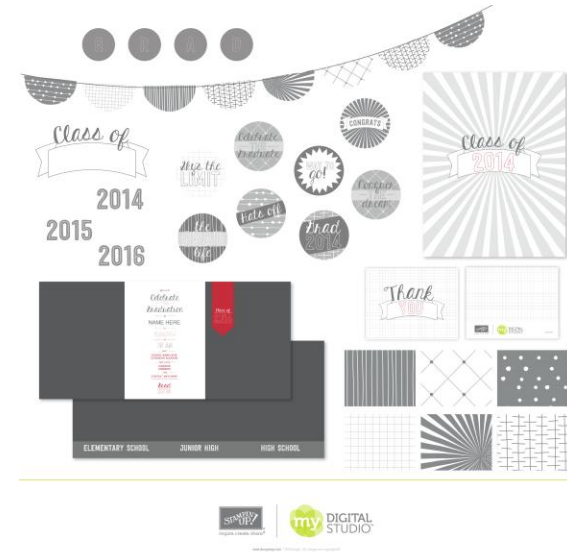

My Digital Studio Downloads: March 11, 2014

THE GRAD LIFE
ENSEMBLE

Item:
137384

- Download includes
- * Thank you greeting card designer template (5-1/2" x 4-1/4")
 - * Trifold announcement (5" x 7")
 - * 3-page décor designer template (8-1/2" x 11")
 - * 89-piece SVG stamp brush set (6 overlays)
 - * 2 embellishments
 - * 5 punches

Features:

- * Digital exclusive
- * Celebrate the recent graduate with this ensemble that includes a banner, framable, invitation, thank you card, and more

Colors:

Basic Black, Basic Gray, Smoky Slate, Whisper White

HIGH TIDE
DESIGNER SERIES
PAPER

Item:
137394

- Download includes
- * 12 Designer Series Papers

Colors:

Calypso Coral, Pacific Point, Smoky Slate, Soft Sky, Summer Starfruit, Whisper White

HELLO, SAILOR
STAMP BRUSH
SET